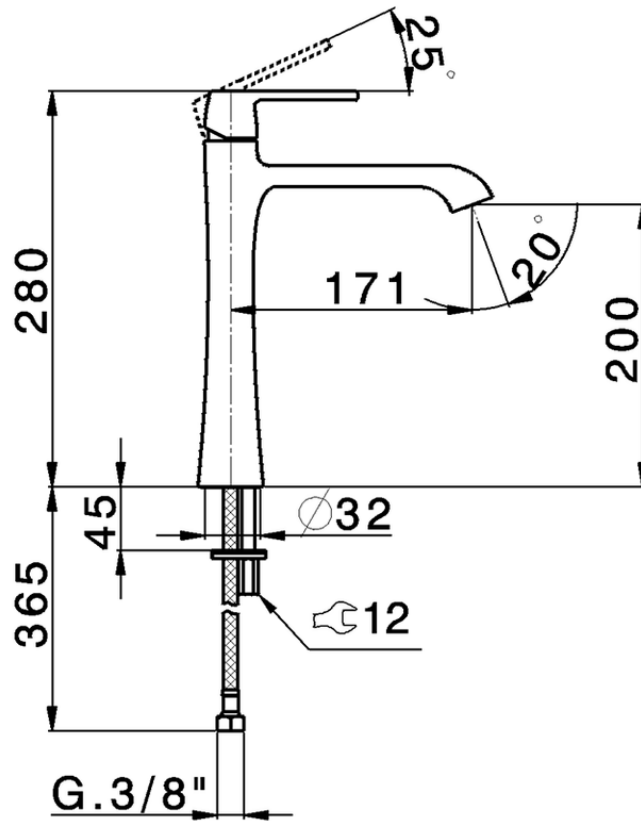

Single lever 200 tall washbasin mixer **CHERIE_CH003544**

CH003544

<https://en.cisal.it/single-lever-200-tall-washbasin-mixer-cherie-ch003544>

2026-05-20