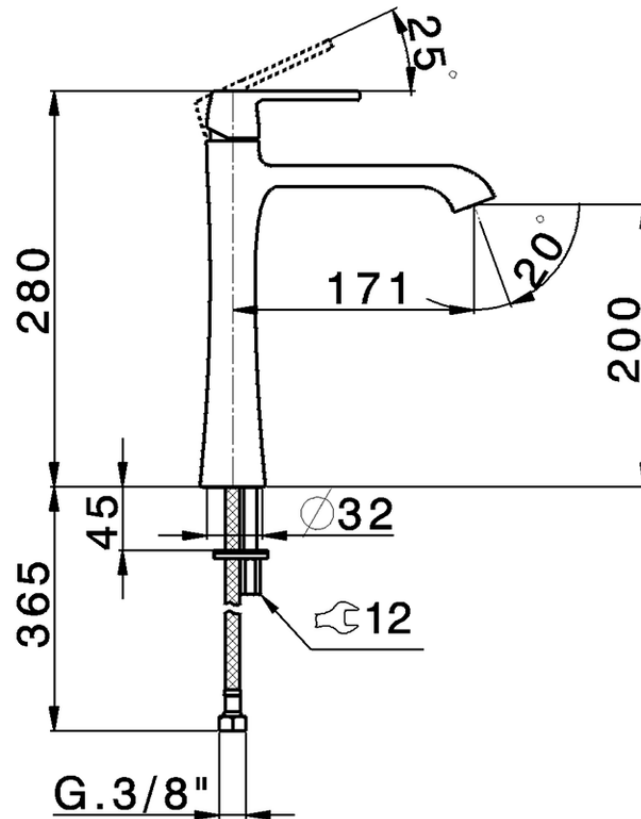

Single lever 200 tall washbasin mixer CHERIE_CH003544

CH003544

<https://en.cisal.it/single-lever-200-tall-washbasin-mixer-cherie-ch003544>

2026-04-29