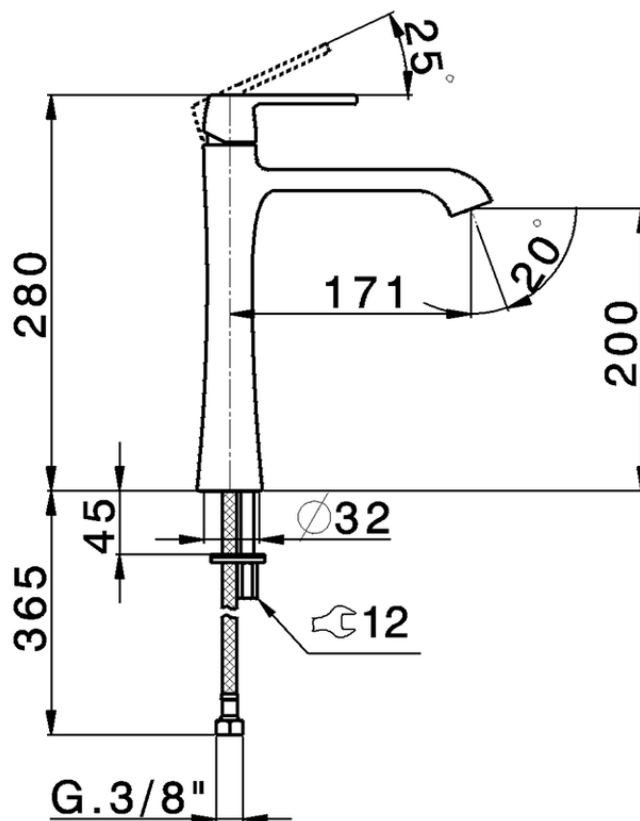

Single lever 200 tall washbasin mixer CHERIE_CH003544

CH003544

<https://en.cisal.it/single-lever-200-tall-washbasin-mixer-cherie-ch003544>

2026-06-14