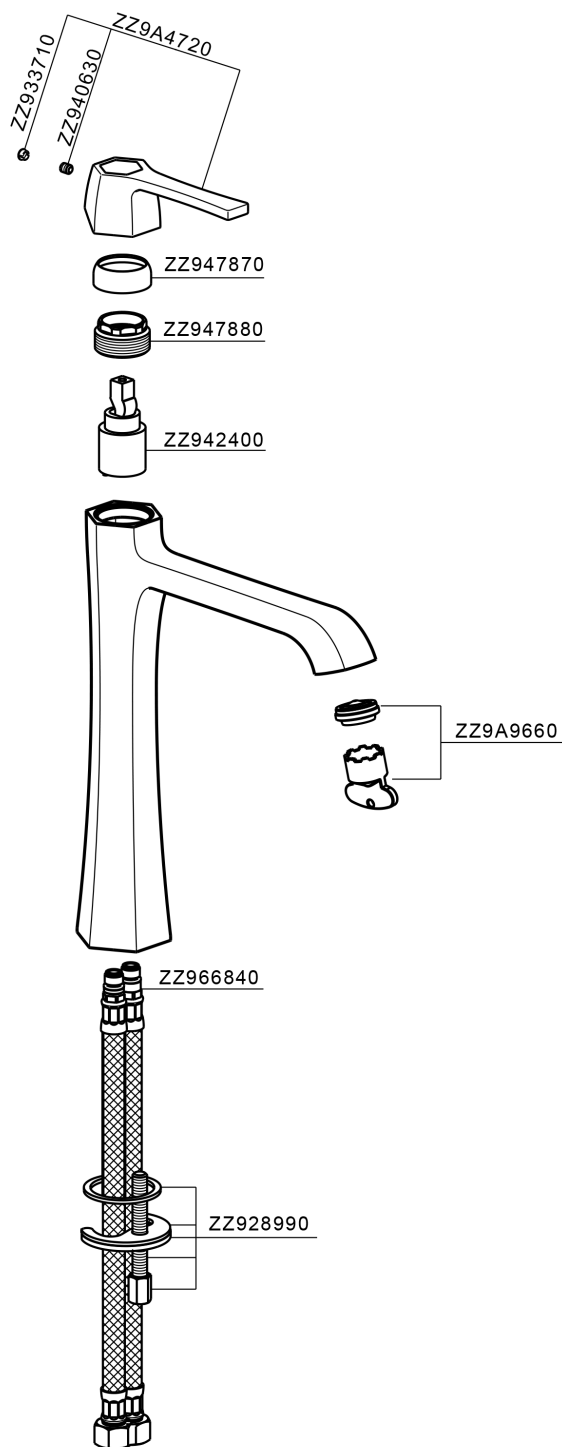

## Single lever 200 tall washbasin mixer CHERIE\_CH003544

CH003544

<https://en.cisal.it/single-lever-200-tall-washbasin-mixer-cherie-ch003544>

2026-06-14