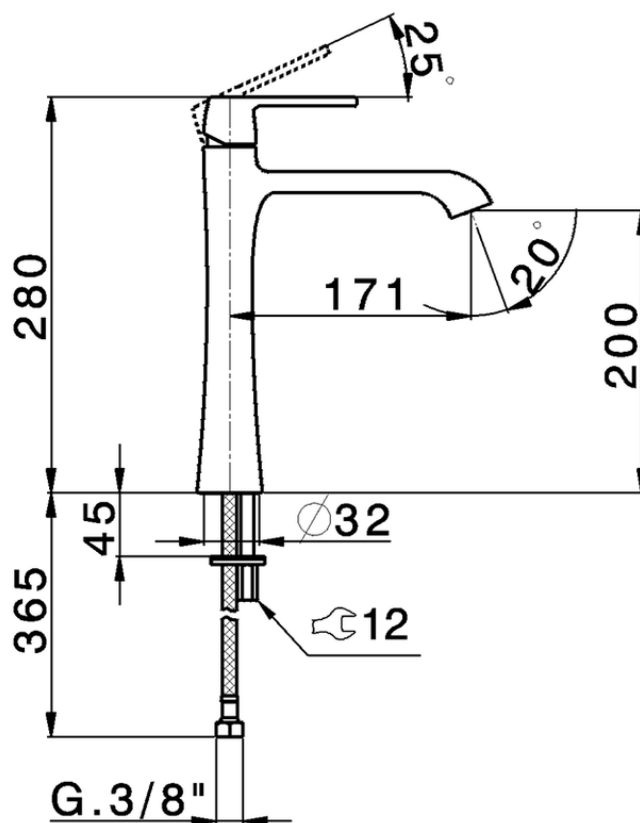

Single lever 200 tall washbasin mixer CHERIE_CH003544

CH003544

<https://en.cisal.it/single-lever-200-tall-washbasin-mixer-cherie-ch003544>

2026-04-30