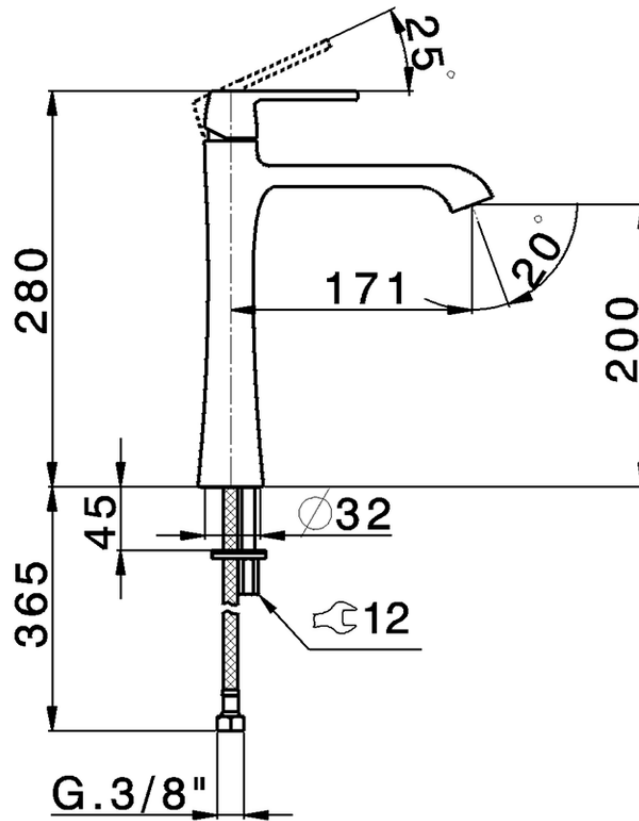

Single lever 200 tall washbasin mixer CHERIE_CH003544

CH003544

<https://en.cisal.it/single-lever-200-tall-washbasin-mixer-cherie-ch003544>

2026-05-20