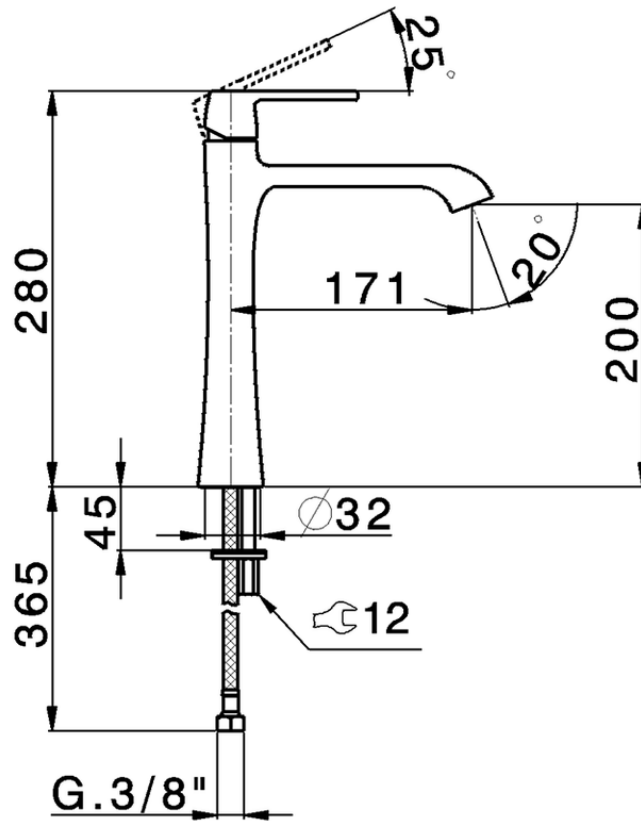

Single lever 200 tall washbasin mixer **CHERIE\_CH003544**

CH003544

<https://en.cisal.it/single-lever-200-tall-washbasin-mixer-cherie-ch003544>

2026-06-14