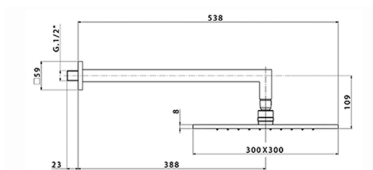

Concealed thermostatic shower mixer WAVE_WA0KT010

MODEL **WA0KT010**

Concealed thermostatic shower mixer, 1/2" Concealed Thermostatic Mixer, 2 outlet devia stop cartridge, wall mounted adjustable handshower bracket, 400 mm shower arm with headshower, 300x300 BRASS Square headshower 8 mm thick, 35x15 mm Brass minimalistic one spray handshower, 1/2" wall elbow, 150 cm SUPREME smooth flexible hose

AVAILABLE FINISHINGS

-  **21** 21 Chrome
-  **2F** 2F Brushed Nickel
-  **2Q** 2Q Black Titanium

CHARACTERISTICS

Cartridge Spare Parts **24.04A.PP**
8x20 Plus P Thermostatic Valve

DeviaStop

The Cisal Devia Stop technology allows to adjust the water flow and to direct it to the selected output point (overhead soaker, hand shower, etc).