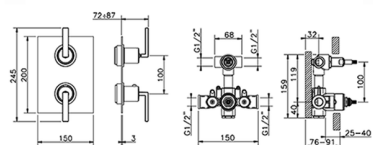

## Concealed thermostatic shower mixer WAVE\_WA0KT010

MODEL **WA0KT010**

Concealed thermostatic shower mixer, 1/2" Concealed Thermostatic Mixer, 2 outlet devia stop cartridge, wall mounted adjustable handshower bracket, 400 mm shower arm with headshower, 300x300 BRASS Square headshower 8 mm thick, 35x15 mm Brass minimalistic one spray handshower, 1/2" wall elbow, 150 cm SUPREME smooth flexible hose

### CHARACTERISTICS

Cartridge Spare Parts **24.04A.PP**  
**8x20 Plus P Thermostatic Valve**