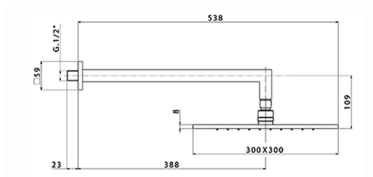

## Concealed thermostatic shower mixer WAVE\_WA0KT010

MODEL **WA0KT010**

Concealed thermostatic shower mixer, 1/2" Concealed Thermostatic Mixer, 2 outlet devia stop cartridge, wall mounted adjustable handshower bracket, 400 mm shower arm with headshower, 300x300 BRASS Square headshower 8 mm thick, 35x15 mm Brass minimalistic one spray handshower, 1/2" wall elbow, 150 cm SUPREME smooth flexible hose

### CHARACTERISTICS

Cartridge Spare Parts **24.04A.PP**  
**8x20 Plus P Thermostatic Valve**