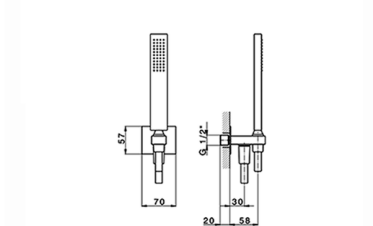

Concealed thermostatic shower mixer WAVE_WA0KT010

MODEL **WA0KT010**

Concealed thermostatic shower mixer, 1/2" Concealed Thermostatic Mixer, 2 outlet devia stop cartridge, wall mounted adjustable handshower bracket, 400 mm shower arm with headshower, 300x300 BRASS Square headshower 8 mm thick, 35x15 mm Brass minimalistic one spray handshower, 1/2" wall elbow, 150 cm SUPREME smooth flexible hose

AVAILABLE FINISHINGS

-  **21** 21 Chrome
-  **2F** 2F Brushed Nickel
-  **2Q** 2Q Black Titanium

CHARACTERISTICS

Cartridge Spare Parts **24.04A.PP**
8x20 Plus P Thermostatic Valve

DeviaStop

The Cisal Devia Stop technology allows to adjust the water flow and to direct it to the selected output point (overhead soaker, hand shower, etc).