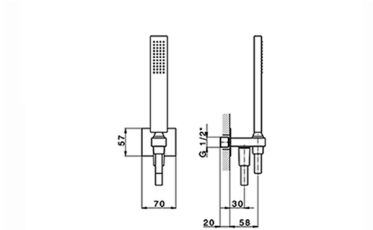

## Concealed thermostatic shower mixer WAVE\_WA0KT010

MODEL **WA0KT010**

Concealed thermostatic shower mixer, 1/2" Concealed Thermostatic Mixer, 2 outlet devia stop cartridge, wall mounted adjustable handshower bracket, 400 mm shower arm with headshower, 300x300 BRASS Square headshower 8 mm thick, 35x15 mm Brass minimalistic one spray handshower, 1/2" wall elbow, 150 cm SUPREME smooth flexible hose

### CHARACTERISTICS

Cartridge Spare Parts **24.04A.PP**  
**8x20 Plus P Thermostatic Valve**