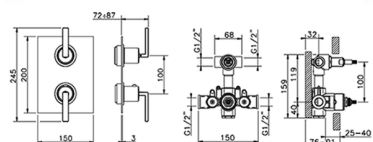

Concealed thermostatic shower mixer WAVE_WA0KT010

MODEL **WA0KT010**

Concealed thermostatic shower mixer, 1/2" Concealed Thermostatic Mixer, 2 outlet devia stop cartridge, wall mounted adjustable handshower bracket, 400 mm shower arm with headshower, 300x300 BRASS Square headshower 8 mm thick, 35x15 mm Brass minimalistic one spray handshower, 1/2" wall elbow, 150 cm SUPREME smooth flexible hose

AVAILABLE FINISHINGS

-  **21** 21 Chrome
-  **2F** 2F Brushed Nickel
-  **2Q** 2Q Black Titanium

CHARACTERISTICS

Cartridge Spare Parts **24.04A.PP**
8x20 Plus P Thermostatic Valve

DeviaStop

The Cisal Devia Stop technology allows to adjust the water flow and to direct it to the selected output point (overhead soaker, hand shower, etc).