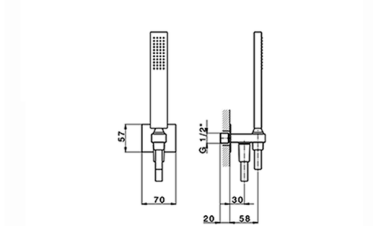

## Concealed thermostatic shower mixer WAVE\_WA0KT010

MODEL **WA0KT010**

Concealed thermostatic shower mixer, 1/2" Concealed Thermostatic Mixer, 2 outlet devia stop cartridge, wall mounted adjustable handshower bracket, 400 mm shower arm with headshower, 300x300 BRASS Square headshower 8 mm thick, 35x15 mm Brass minimalistic one spray handshower, 1/2" wall elbow, 150 cm SUPREME smooth flexible hose

### CHARACTERISTICS

Cartridge Spare Parts **24.04A.PP**  
**8x20 Plus P Thermostatic Valve**

### DeviaStop

The Cisal Devia Stop technology allows to adjust the water flow and to direct it to the selected output point (overhead soaker, hand shower, etc).