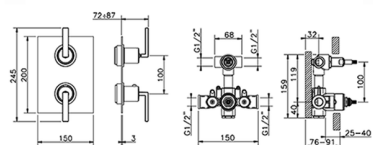

Concealed thermostatic shower mixer WAVE_WA0KT010

MODEL **WA0KT010**

Concealed thermostatic shower mixer, 1/2" Concealed Thermostatic Mixer, 2 outlet devia stop cartridge, wall mounted adjustable handshower bracket, 400 mm shower arm with headshower, 300x300 BRASS Square headshower 8 mm thick, 35x15 mm Brass minimalistic one spray handshower, 1/2" wall elbow, 150 cm SUPREME smooth flexible hose

AVAILABLE FINISHINGS

-  **21** 21 Chrome
-  **2F** 2F Brushed Nickel
-  **2Q** 2Q Black Titanium

CHARACTERISTICS

Cartridge Spare Parts **24.04A.PP**
8x20 Plus P Thermostatic Valve

DeviaStop

The Cisal Devia Stop technology allows to adjust the water flow and to direct it to the selected output point (overhead soaker, hand shower, etc).