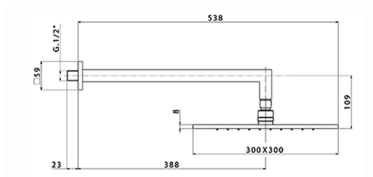

Concealed thermostatic shower mixer WAVE_WA0KT010

MODEL **WA0KT010**

Concealed thermostatic shower mixer, 1/2" Concealed Thermostatic Mixer, 2 outlet devia stop cartridge, wall mounted adjustable handshower bracket, 400 mm shower arm with headshower, 300x300 BRASS Square headshower 8 mm thick, 35x15 mm Brass minimalistic one spray handshower, 1/2" wall elbow, 150 cm SUPREME smooth flexible hose

AVAILABLE FINISHINGS

-  **21** 21 Chrome
-  **2F** 2F Brushed Nickel
-  **2Q** 2Q Black Titanium

CHARACTERISTICS

Cartridge Spare Parts **24.04A.PP**
8x20 Plus P Thermostatic Valve

DeviaStop

The Cisal Devia Stop technology allows to adjust the water flow and to direct it to the selected output point (overhead soaker, hand shower, etc).