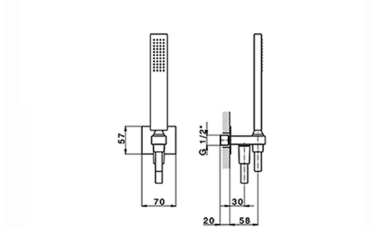

## Concealed thermostatic shower mixer WAVE\_WA0KT010

MODEL **WA0KT010**

Concealed thermostatic shower mixer, 1/2" Concealed Thermostatic Mixer, 2 outlet devia stop cartridge, wall mounted adjustable handshower bracket, 400 mm shower arm with headshower, 300x300 BRASS Square headshower 8 mm thick, 35x15 mm Brass minimalistic one spray handshower, 1/2" wall elbow, 150 cm SUPREME smooth flexible hose

### CHARACTERISTICS

Cartridge Spare Parts **24.04A.PP**  
**8x20 Plus P Thermostatic Valve**

### DeviaStop

The Cisal Devia Stop technology allows to adjust the water flow and to direct it to the selected output point (overhead soaker, hand shower, etc).