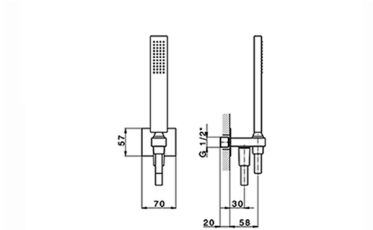

Concealed thermostatic shower mixer WAVE_WA0KT010

MODEL **WA0KT010**

Concealed thermostatic shower mixer, 1/2" Concealed Thermostatic Mixer, 2 outlet devia stop cartridge, wall mounted adjustable handshower bracket, 400 mm shower arm with headshower, 300x300 BRASS Square headshower 8 mm thick, 35x15 mm Brass minimalistic one spray handshower, 1/2" wall elbow, 150 cm SUPREME smooth flexible hose

AVAILABLE FINISHINGS

-  **21** 21 Chrome
-  **2F** 2F Brushed Nickel
-  **2Q** 2Q Black Titanium

CHARACTERISTICS

Cartridge Spare Parts **24.04A.PP**
8x20 Plus P Thermostatic Valve

DeviaStop

The Cisal Devia Stop technology allows to adjust the water flow and to direct it to the selected output point (overhead soaker, hand shower, etc).