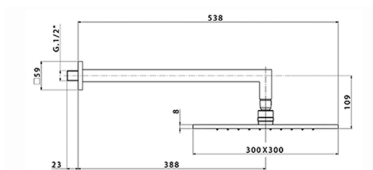

## Concealed thermostatic shower mixer WAVE\_WA0KT010

MODEL **WA0KT010**

Concealed thermostatic shower mixer, 1/2" Concealed Thermostatic Mixer, 2 outlet devia stop cartridge, wall mounted adjustable handshower bracket, 400 mm shower arm with headshower, 300x300 BRASS Square headshower 8 mm thick, 35x15 mm Brass minimalistic one spray handshower, 1/2" wall elbow, 150 cm SUPREME smooth flexible hose

### CHARACTERISTICS

Cartridge Spare Parts **24.04A.PP**  
**8x20 Plus P Thermostatic Valve**