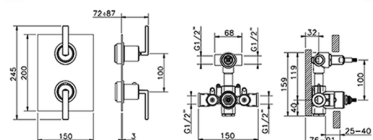

## Concealed thermostatic shower mixer WAVE\_WA0KT010

MODEL **WA0KT010**

Concealed thermostatic shower mixer, 1/2" Concealed Thermostatic Mixer, 2 outlet devia stop cartridge, wall mounted adjustable handshower bracket, 400 mm shower arm with headshower, 300x300 BRASS Square headshower 8 mm thick, 35x15 mm Brass minimalistic one spray handshower, 1/2" wall elbow, 150 cm SUPREME smooth flexible hose

### CHARACTERISTICS

Cartridge Spare Parts **24.04A.PP**  
**8x20 Plus P Thermostatic Valve**