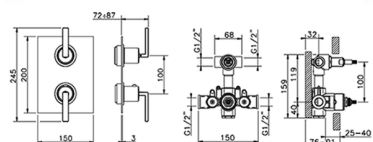

Concealed thermostatic shower mixer WAVE_WA0KT010

MODEL **WA0KT010**

Concealed thermostatic shower mixer, 1/2" Concealed Thermostatic Mixer, 2 outlet devia stop cartridge, wall mounted adjustable handshower bracket, 400 mm shower arm with headshower, 300x300 BRASS Square headshower 8 mm thick, 35x15 mm Brass minimalistic one spray handshower, 1/2" wall elbow, 150 cm SUPREME smooth flexible hose

AVAILABLE FINISHINGS

- **21** 21 Chrome
- **2F** 2F Brushed Nickel
- **2Q** 2Q Black Titanium

CHARACTERISTICS

Cartridge Spare Parts **24.04A.PP**
8x20 Plus P Thermostatic Valve

DeviaStop

The Cisal Devia Stop technology allows to adjust the water flow and to direct it to the selected output point (overhead soaker, hand shower, etc).

Thermostatic

The Cisal thermostatic is your personal water manager, helping you to handle, control and save water and energy.