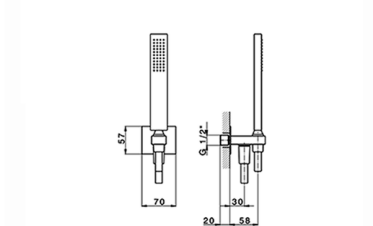

Concealed thermostatic shower mixer WAVE_WA0KT010

MODEL **WA0KT010**

Concealed thermostatic shower mixer, 1/2" Concealed Thermostatic Mixer, 2 outlet devia stop cartridge, wall mounted adjustable handshower bracket, 400 mm shower arm with headshower, 300x300 BRASS Square headshower 8 mm thick, 35x15 mm Brass minimalistic one spray handshower, 1/2" wall elbow, 150 cm SUPREME smooth flexible hose

AVAILABLE FINISHINGS

- **21** 21 Chrome
- **2F** 2F Brushed Nickel
- **2Q** 2Q Black Titanium

CHARACTERISTICS

Cartridge Spare Parts **24.04A.PP**
8x20 Plus P Thermostatic Valve

DeviaStop

The Cisal Devia Stop technology allows to adjust the water flow and to direct it to the selected output point (overhead soaker, hand shower, etc).

Thermostatic

The Cisal thermostatic is your personal water manager, helping you to handle, control and save water and energy.