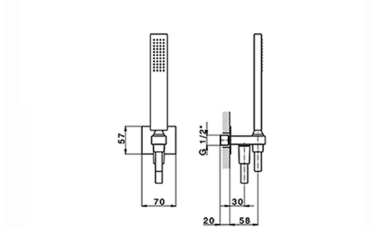

Concealed thermostatic shower mixer WAVE_WA0KT010

MODEL **WA0KT010**

Concealed thermostatic shower mixer, 1/2" Concealed Thermostatic Mixer, 2 outlet devia stop cartridge, wall mounted adjustable handshower bracket, 400 mm shower arm with headshower, 300x300 BRASS Square headshower 8 mm thick, 35x15 mm Brass minimalistic one spray handshower, 1/2" wall elbow, 150 cm SUPREME smooth flexible hose

AVAILABLE FINISHINGS

-  **21** 21 Chrome
-  **2F** 2F Brushed Nickel
-  **2Q** 2Q Black Titanium

CHARACTERISTICS

Cartridge Spare Parts **24.04A.PP**
8x20 Plus P Thermostatic Valve

DeviaStop

The Cisal Devia Stop technology allows to adjust the water flow and to direct it to the selected output point (overhead soaker, hand shower, etc).