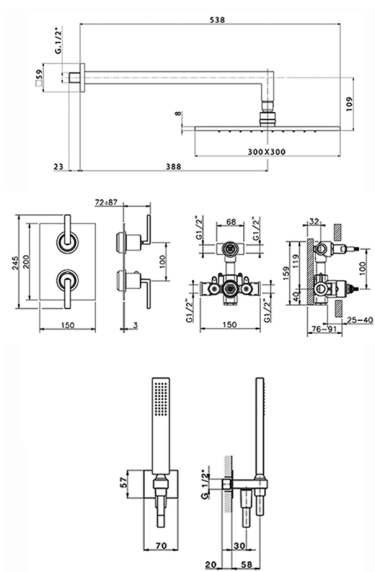

Concealed thermostatic shower mixer WAVE_WA0KT010

MODEL **WA0KT010**

Concealed thermostatic shower mixer, 1/2" Concealed Thermostatic Mixer, 2 outlet devia stop cartridge, wall mounted adjustable handshower bracket, 400 mm shower arm with headshower, 300x300 BRASS Square headshower 8 mm thick, 35x15 mm Brass minimalistic one spray handshower, 1/2" wall elbow, 150 cm SUPREME smooth flexible hose

AVAILABLE FINISHINGS

-  **21** 21 Chrome
-  **2F** 2F Brushed Nickel
-  **2Q** 2Q Black Titanium

CHARACTERISTICS

Cartridge Spare Parts **24.04A.PP**
8x20 Plus P Thermostatic Valve

DeviaStop

The Cisal Devia Stop technology allows to adjust the water flow and to direct it to the selected output point (overhead soaker, hand shower, etc).