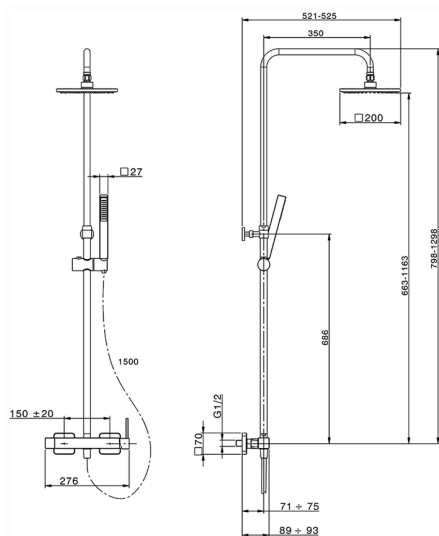

## 2-functions single lever shower set SHOWER COLUMNS\_RR004021

MODEL **RR004021**

2-functions single lever shower set, 2 outlet diverter, adjustable riser column, sliding shower bracket, ABS 27x27mm one spray minimalist square handshower, 200x200 mm Brass square showerhead 8 mm thick, 150 cm Brass Flexible Hose

AVAILABLE FINISHINGS

**21** 21 Chrome

CHARACTERISTICS

Single Lever **1**

Cartridge Spare Parts **ZZ94240000**

**25 mm Cartridge**

2025-04-30