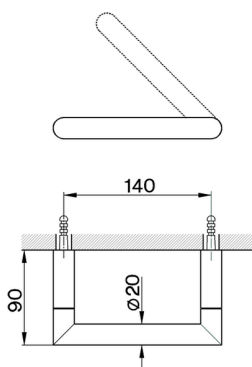

Toilet paper holder BATHROOM ACCESSORIES_SY090400

MODEL **SY090400**

Toilet paper holder

AVAILABLE FINISHINGS

21 21 Chrome

2B 2B Polished Nickel

2F 2F Brushed Nickel

2P 2P Rose Gold

2Q 2Q Black Titanium

40 40 Matt Black

4Q 4Q Matt White

CHARACTERISTICS

Toilet paper holder BATHROOM ACCESSORIES_SY090400

SY090400

<https://en.cisal.it/toilet-paper-holder-bathroom-accessories-sy090400>

2024-12-22