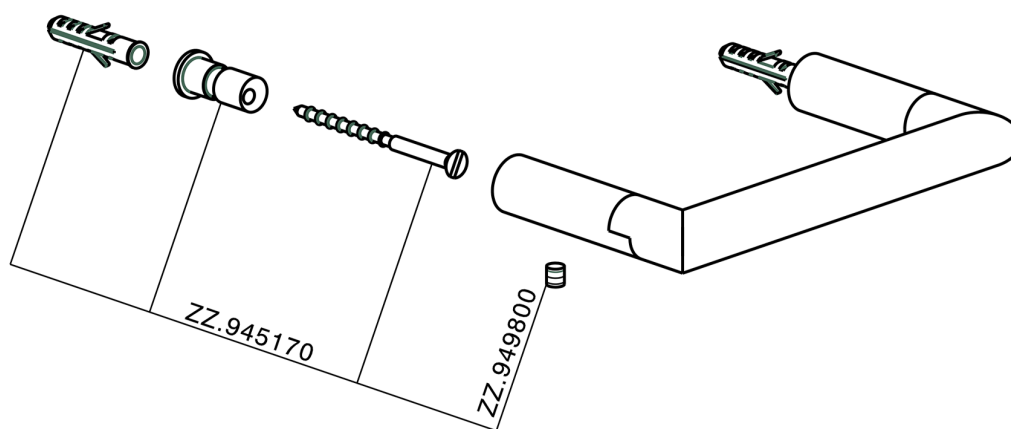

Toilet paper holder BATHROOM ACCESSORIES_SY090400

MODEL **SY090400**

Toilet paper holder

AVAILABLE FINISHINGS

21 21 Chrome

2B 2B Polished Nickel

2F 2F Brushed Nickel

2P 2P Rose Gold

2Q 2Q Black Titanium

40 40 Matt Black

4Q 4Q Matt White

CHARACTERISTICS

Toilet paper holder BATHROOM ACCESSORIES_SY090400

SY090400

<https://en.cisal.it/toilet-paper-holder-bathroom-accessories-sy090400>

2024-12-22