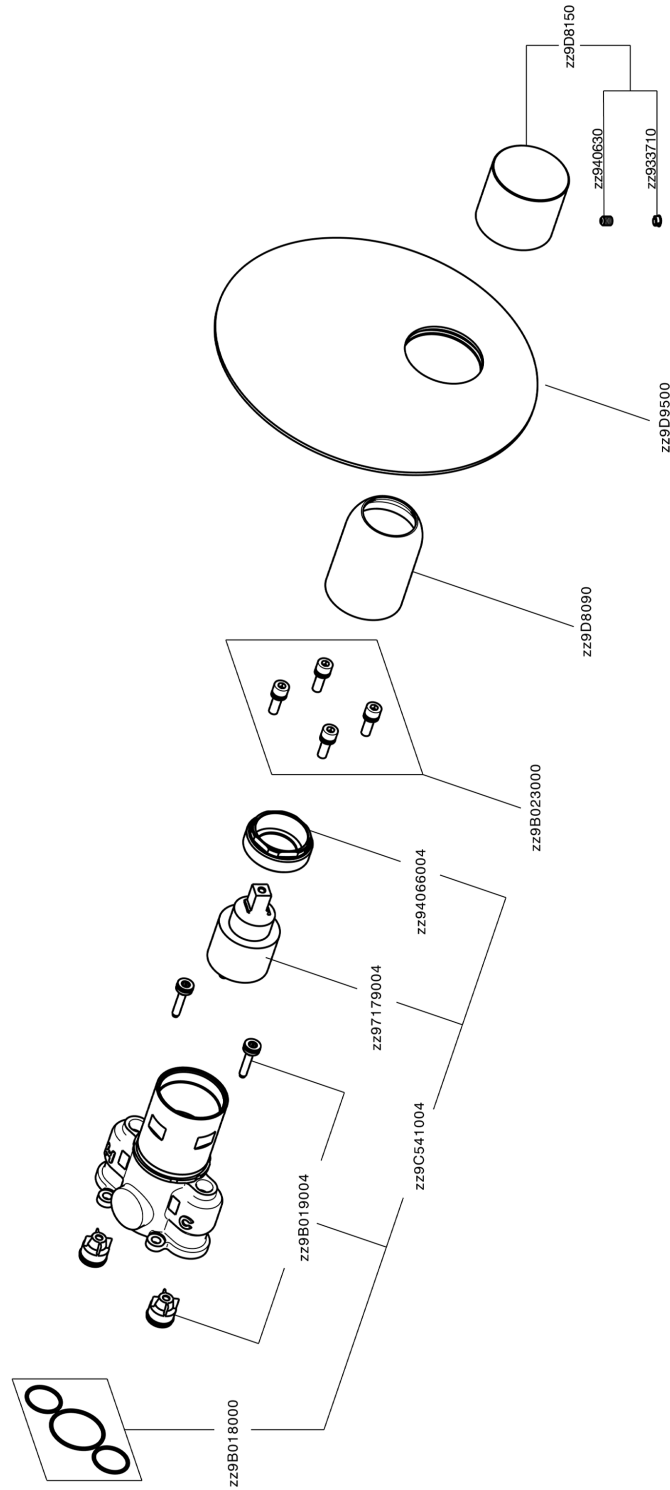

Exposed part for Single Lever One Box Valve SMOOTH X32_X30BM010

X30BM010

<https://en.cisal.it/exposed-part-for-single-lever-one-box-valve-smooth-x32x30bm010>

One Box Universal Concealed Part ONE BOX_ZA00B031

ZA00B031

<https://en.cisal.it/one-box-universal-concealed-part-one-boxza00b031>

One Box Universal Concealed Part ONE BOX_ZA00B030

ZA00B030

<https://en.cisal.it/one-box-universal-concealed-part-one-boxza00b030>

2024-09-19