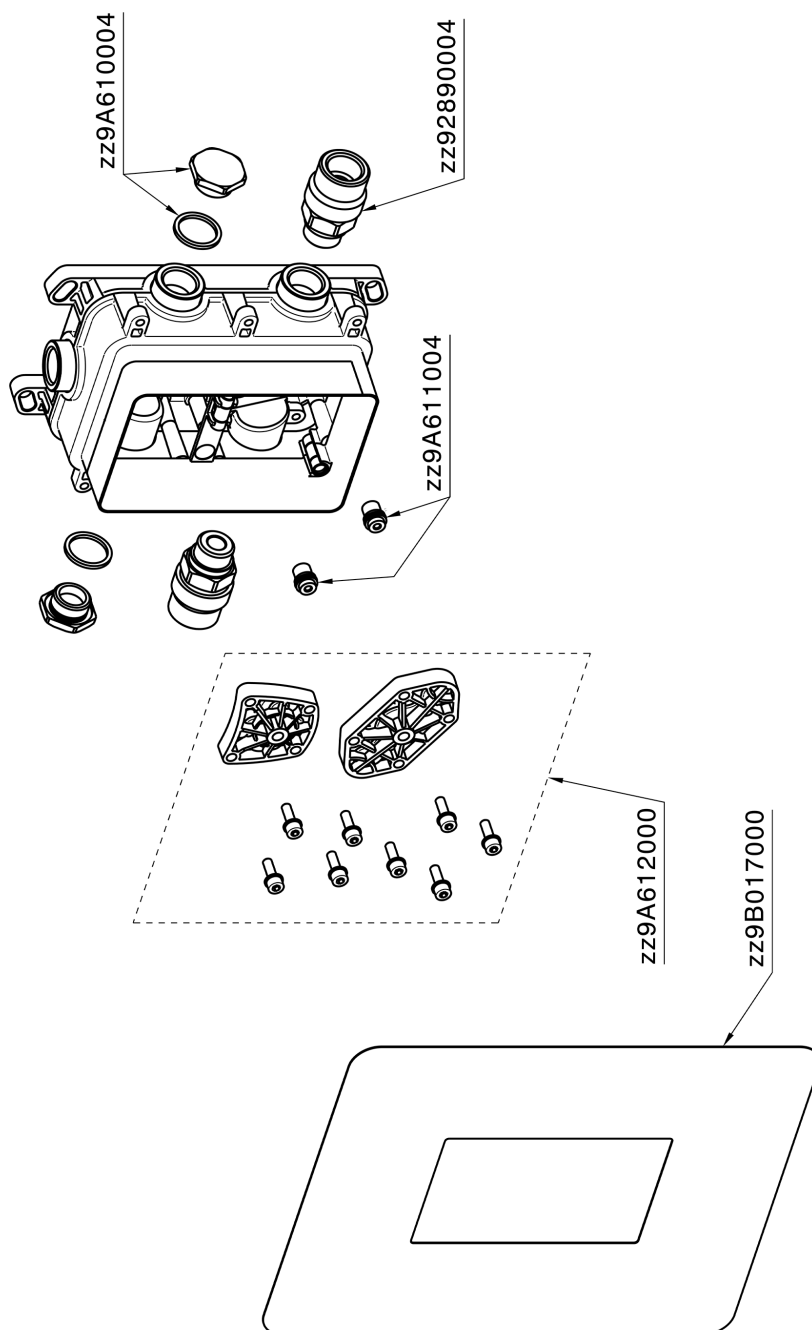

Exposed part for Single Lever One Box Valve SMOOTH X32_X30BM010

X30BM010

<https://en.cisal.it/exposed-part-for-single-lever-one-box-valve-smooth-x32x30bm010>

One Box Universal Concealed Part ONE BOX_ZA00B031

ZA00B031

<https://en.cisal.it/one-box-universal-concealed-part-one-boxza00b031>

One Box Universal Concealed Part ONE BOX_ZA00B030

ZA00B030

<https://en.cisal.it/one-box-universal-concealed-part-one-boxza00b030>