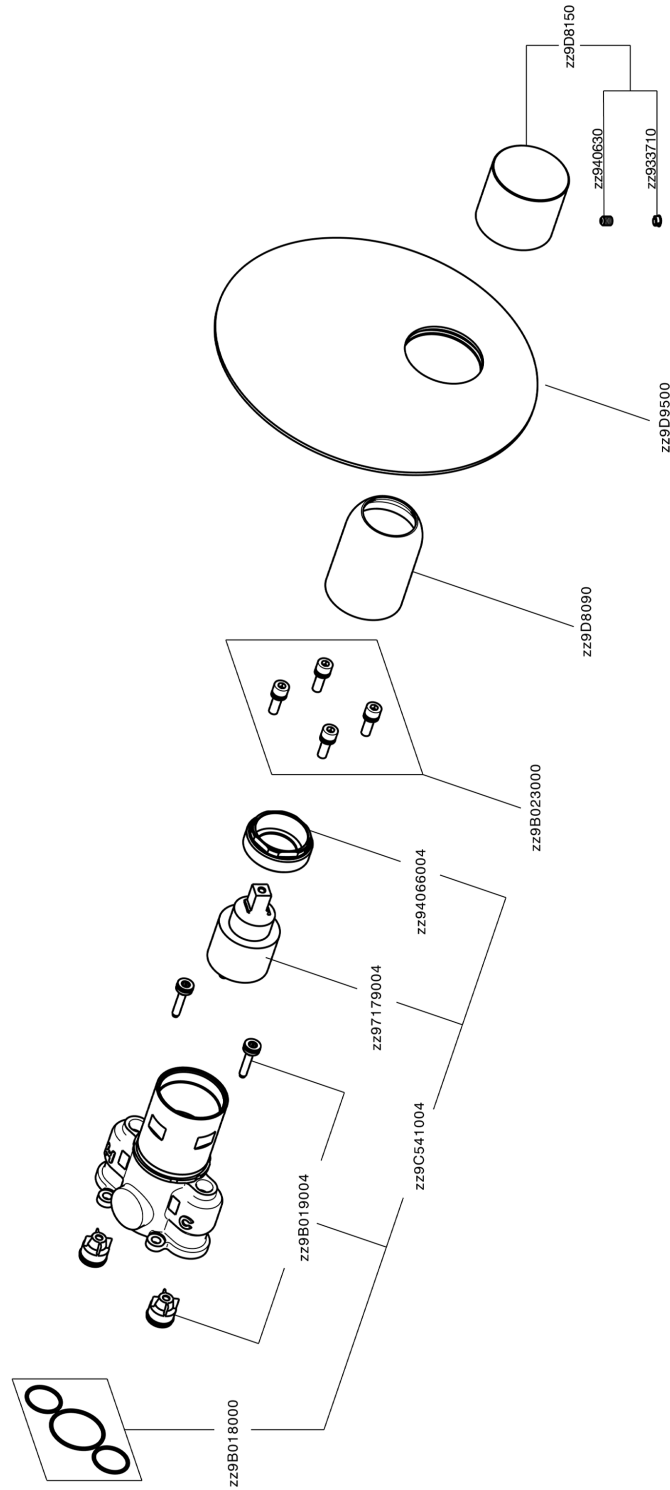

Exposed part for Single Lever One Box Valve SMOOTH X32_X30BM010

X30BM010

<https://en.cisal.it/exposed-part-for-single-lever-one-box-valve-smooth-x32x30bm010>

One Box Universal Concealed Part ONE BOX_ZA00B031

ZA00B031

<https://en.cisal.it/one-box-universal-concealed-part-one-boxza00b031>

One Box Universal Concealed Part ONE BOX_ZA00B030

ZA00B030

<https://en.cisal.it/one-box-universal-concealed-part-one-boxza00b030>