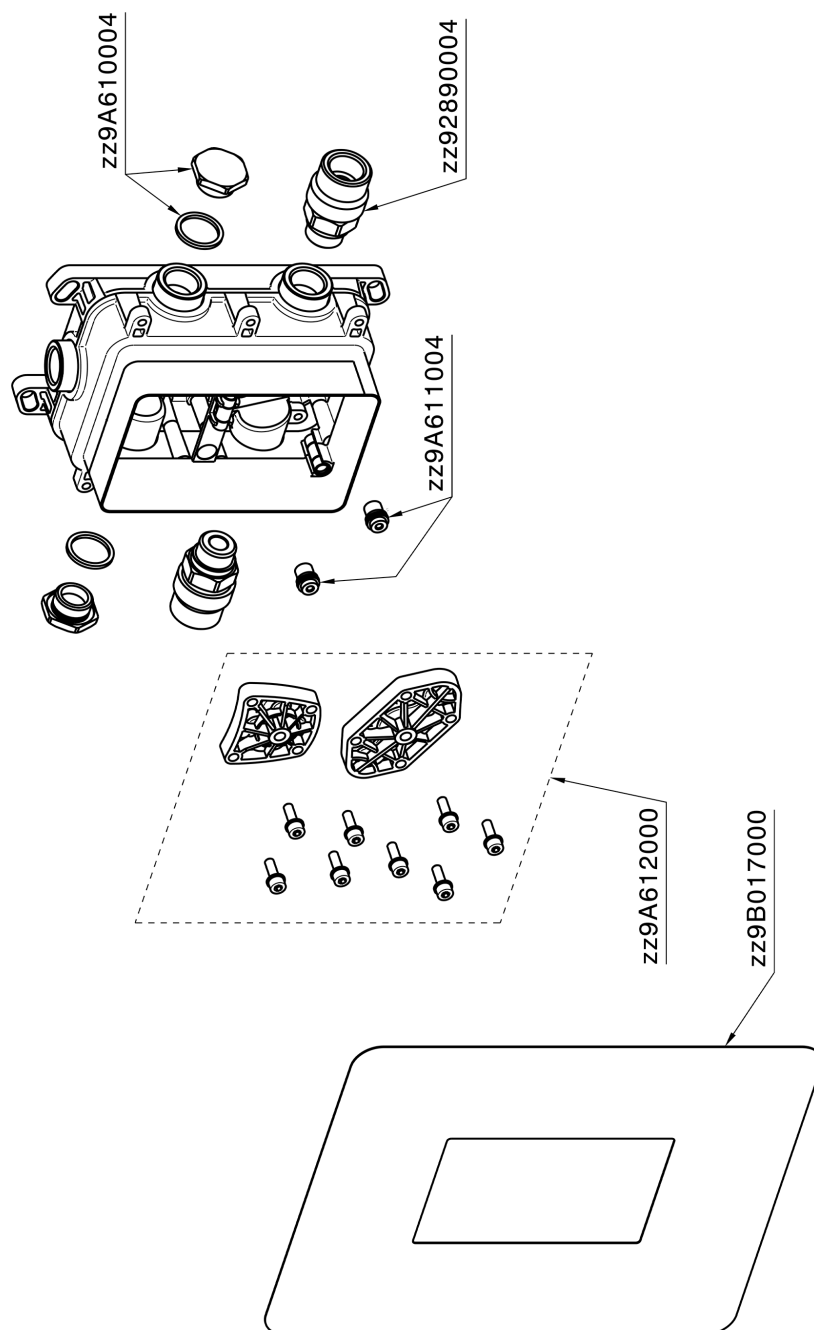

Exposed part for Single Lever One Box Valve SMOOTH X32_X30BM010

X30BM010

<https://en.cisal.it/exposed-part-for-single-lever-one-box-valve-smooth-x32x30bm010>

One Box Universal Concealed Part ONE BOX_ZA00B031

ZA00B031

<https://en.cisal.it/one-box-universal-concealed-part-one-boxza00b031>

One Box Universal Concealed Part ONE BOX_ZA00B030

ZA00B030

<https://en.cisal.it/one-box-universal-concealed-part-one-boxza00b030>