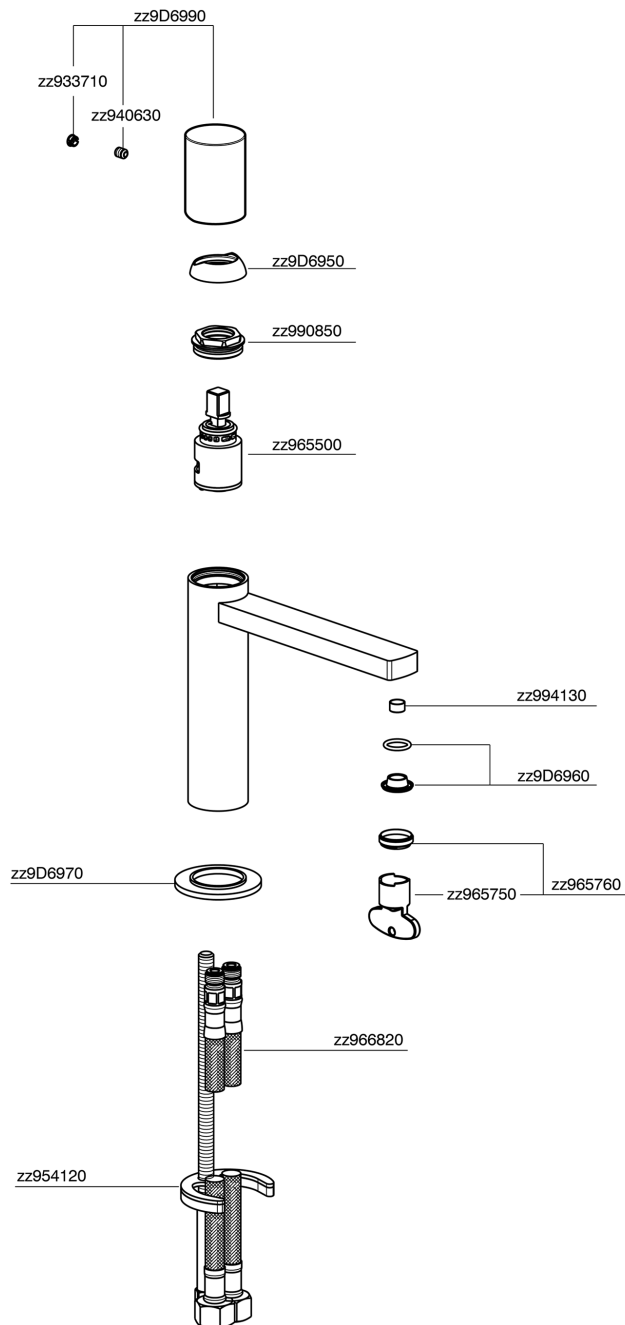

## Single lever 'large' washbasin mixer SMOOTH X32\_X4000504

MODEL **X4000504**

Single lever 'large' washbasin mixer, without waste, G.3/8" stainless steel flexible hoses, with smooth lever, Inox AISI 316L

### CHARACTERISTICS

Cartridge Spare Parts **ZZ96550000**

**25 mm Cartridge**

## Single lever 'large' washbasin mixer SMOOTH X32\_X4000504

X4000504

<https://en.cisal.it/single-lever-large-washbasin-mixer-smooth-x32-x4000504>

2026-04-06