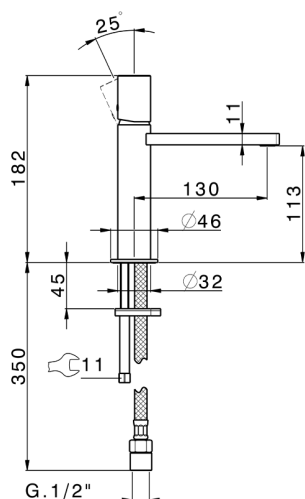

## Single lever 'large' washbasin mixer SMOOTH X32\_X4000504

MODEL **X4000504**

Single lever 'large' washbasin mixer, without waste, G.3/8" stainless steel flexible hoses, with smooth lever, Inox AISI 316L

### CHARACTERISTICS

Cartridge Spare Parts **ZZ96550000**

**25 mm Cartridge**

## Single lever 'large' washbasin mixer SMOOTH X32\_X4000504

X4000504

<https://en.cisal.it/single-lever-large-washbasin-mixer-smooth-x32-x4000504>

2026-06-13