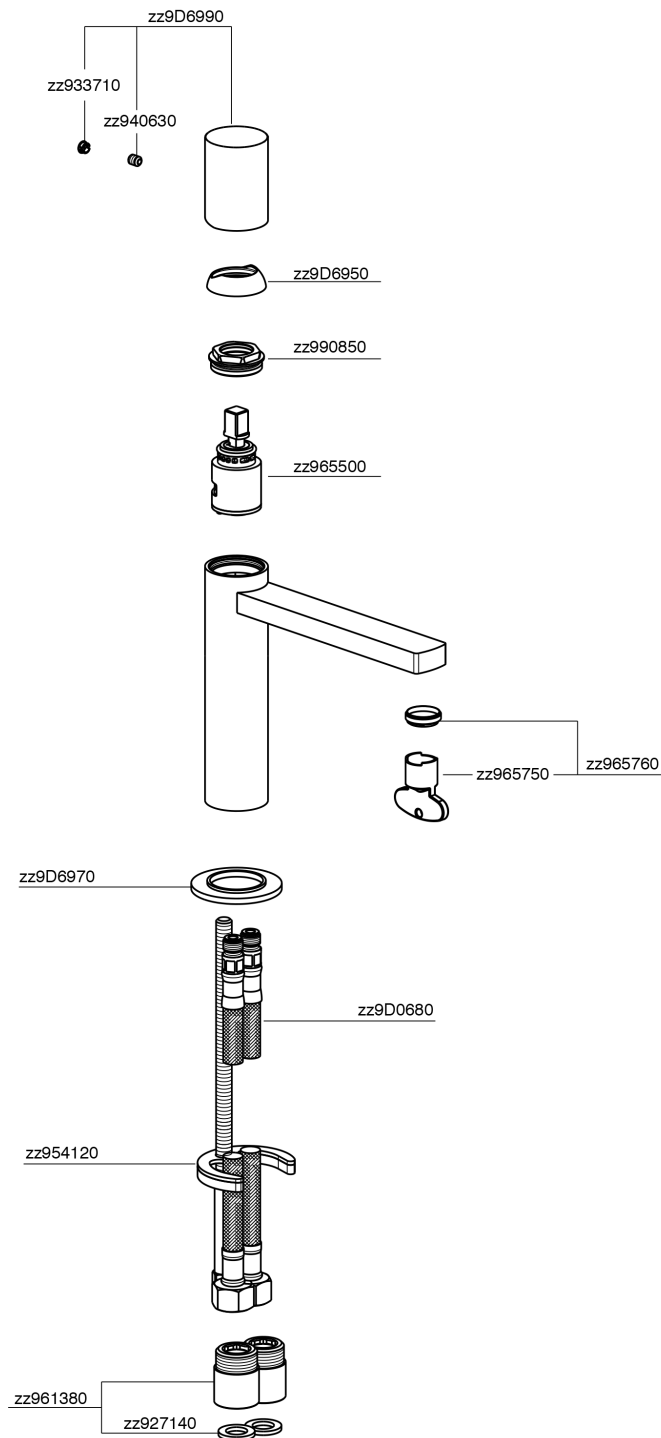

## Single lever 'large' washbasin mixer SMOOTH X32\_X4000504

MODEL **X4000504**

Single lever 'large' washbasin mixer, without waste, G.3/8" stainless steel flexible hoses, with smooth lever, Inox AISI 316L

### CHARACTERISTICS

Cartridge Spare Parts **ZZ96550000**

**25 mm Cartridge**

## Single lever 'large' washbasin mixer SMOOTH X32\_X4000504

X4000504

<https://en.cisal.it/single-lever-large-washbasin-mixer-smooth-x32-x4000504>

2026-06-13