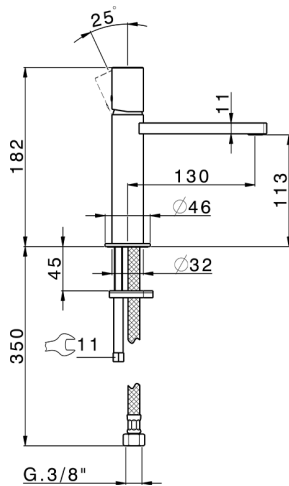

## Single lever 'large' washbasin mixer SMOOTH X32\_X4000504

MODEL **X4000504**

Single lever 'large' washbasin mixer, without waste, G.3/8" stainless steel flexible hoses, with smooth lever, Inox AISI 316L

### CHARACTERISTICS

Cartridge Spare Parts **ZZ96550000**

**25 mm Cartridge**

## Single lever 'large' washbasin mixer SMOOTH X32\_X4000504

X4000504

<https://en.cisal.it/single-lever-large-washbasin-mixer-smooth-x32-x4000504>

2026-04-06