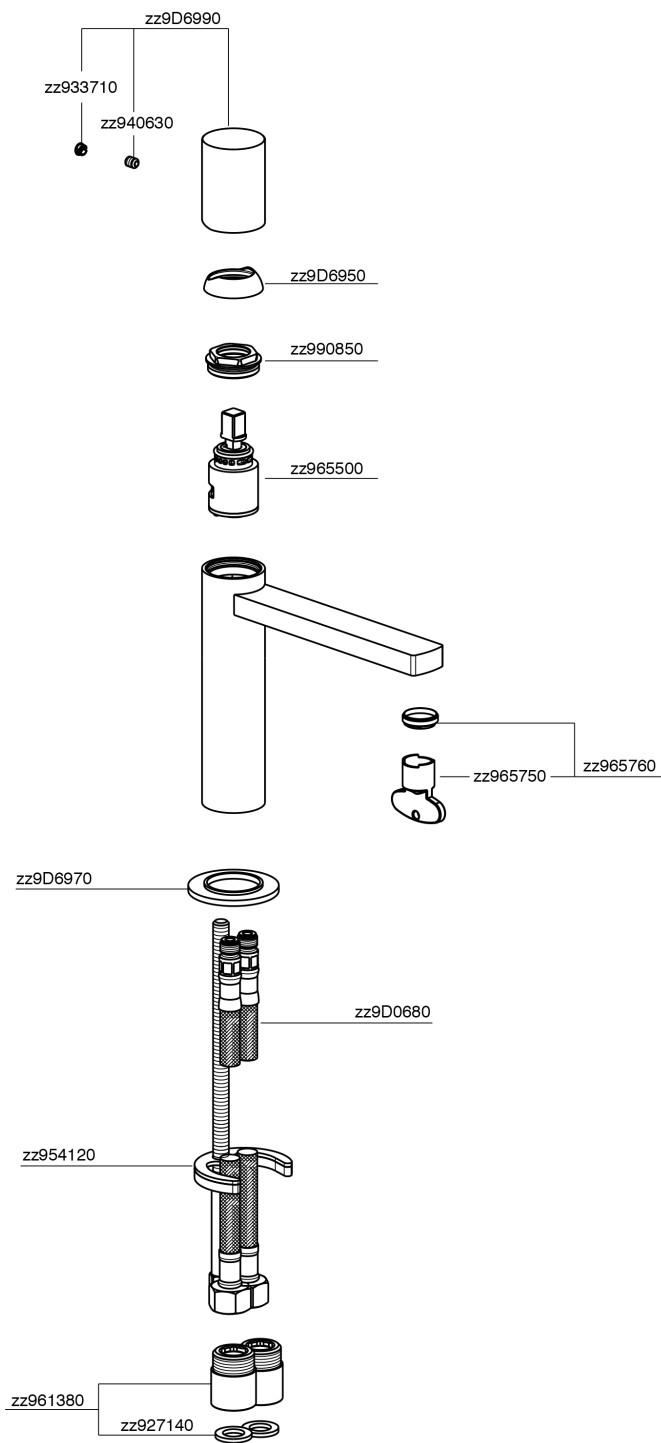

## Single lever 'large' washbasin mixer SMOOTH X32\_X4000504

X4000504

<https://en.cisal.it/single-lever-large-washbasin-mixer-smooth-x32-x4000504>

2026-06-14