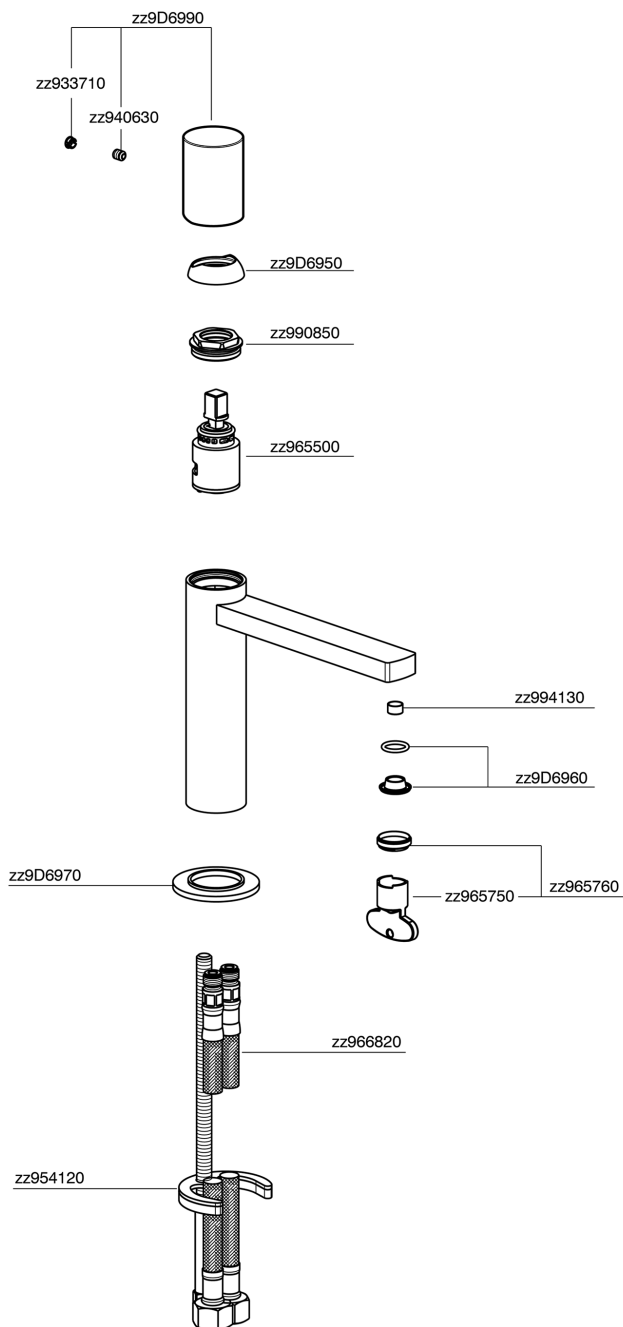

Single lever 'large' washbasin mixer SMOOTH X32_X4000504

X4000504

<https://en.cisal.it/single-lever-large-washbasin-mixer-smooth-x32-x4000504>

2026-05-17