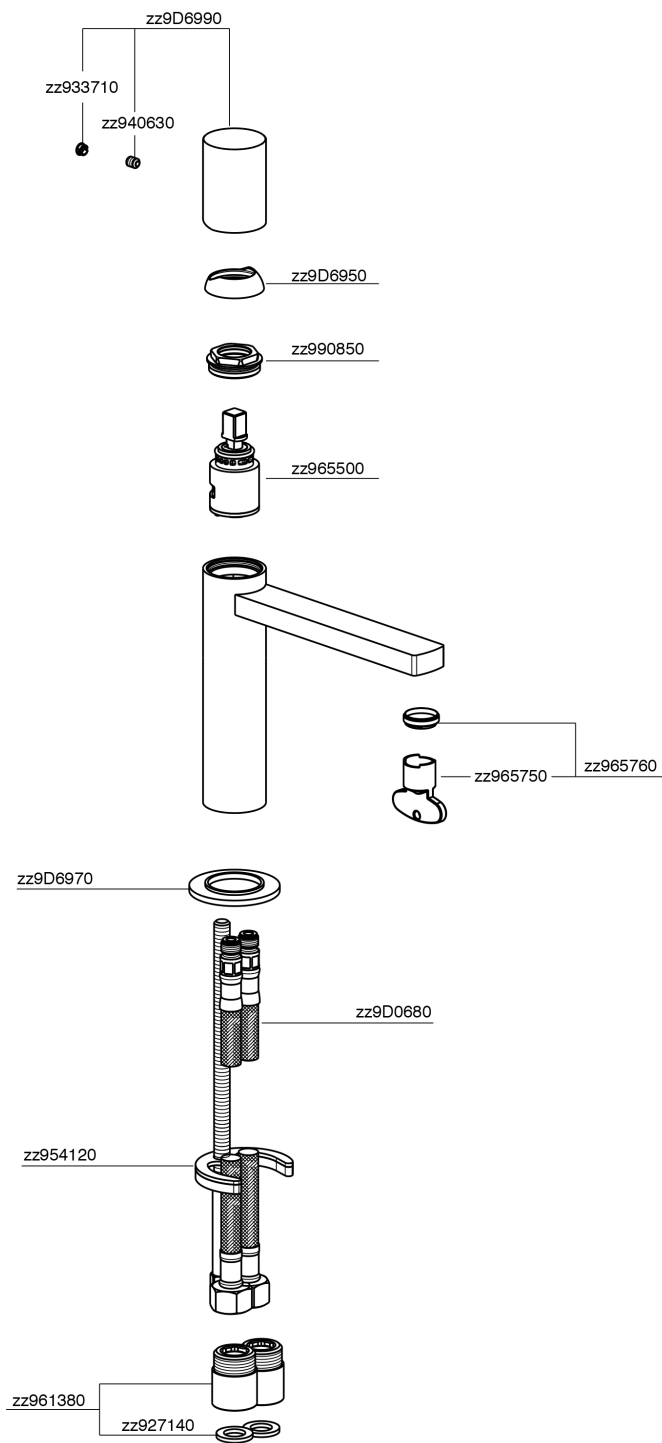

## Single lever 'large' washbasin mixer SMOOTH X32\_X4000504

X4000504

<https://en.cisal.it/single-lever-large-washbasin-mixer-smooth-x32-x4000504>

2026-06-13