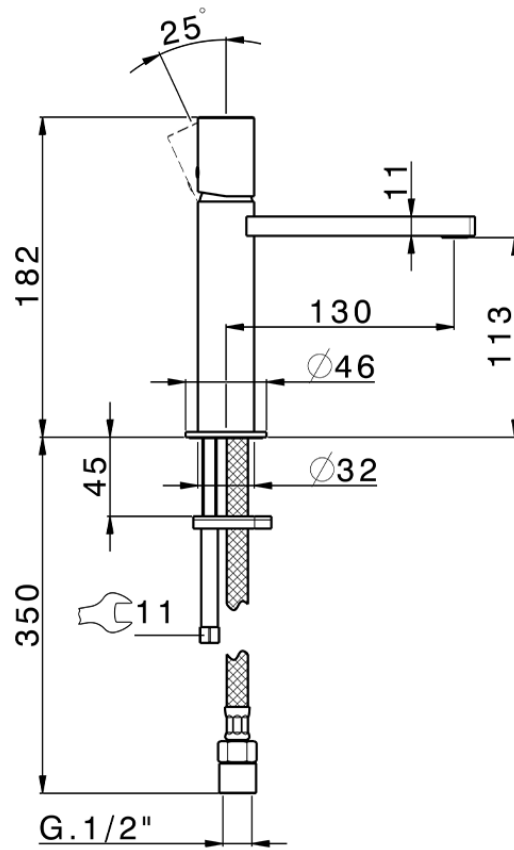

Single lever 'large' washbasin mixer SMOOTH X32_X4000504

X4000504

<https://en.cisal.it/single-lever-large-washbasin-mixer-smooth-x32-x4000504>

2026-06-13