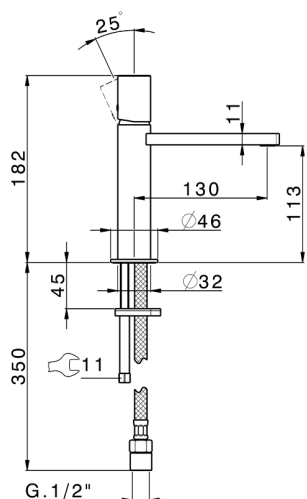

Single lever 'large' washbasin mixer SMOOTH X32_X4000504

MODEL **X4000504**

Single lever 'large' washbasin mixer, without waste, G.3/8" stainless steel flexible hoses, with smooth lever, Inox AISI 316L

AVAILABLE FINISHINGS

-  **D1** D1 Brushed Inox
-  **5H** 5H Dark Brass Brushed
-  **5L** 5L Brushed Black Titanium
-  **5N** 5N Brushed Rose Gold

CHARACTERISTICS

Cartridge Spare Parts **ZZ96550000**

25 mm Cartridge

Single lever 'large' washbasin mixer SMOOTH X32_X4000504

X4000504

<https://en.cisal.it/single-lever-large-washbasin-mixer-smooth-x32-x4000504>

2026-06-13