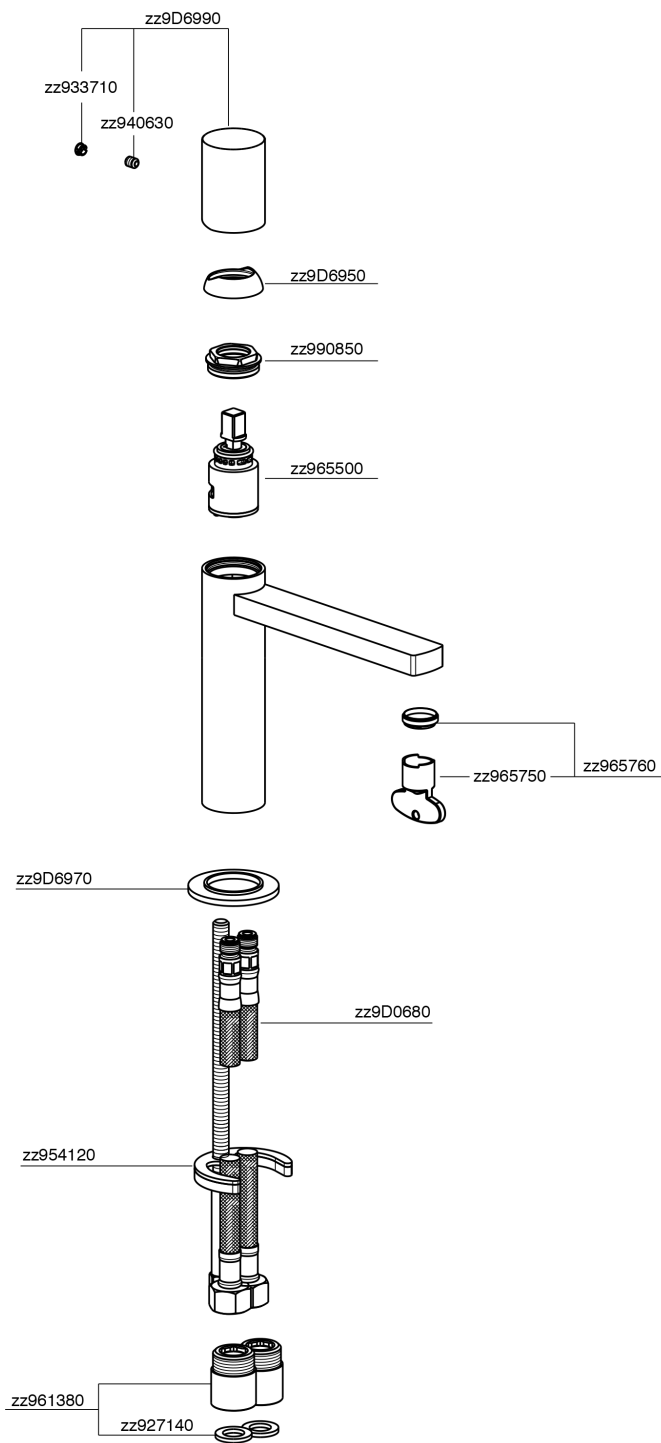

Single lever 'large' washbasin mixer SMOOTH X32_X4000504

MODEL **X4000504**

Single lever 'large' washbasin mixer, without waste, G.3/8" stainless steel flexible hoses, with smooth lever, Inox AISI 316L

AVAILABLE FINISHINGS

-  **D1** D1 Brushed Inox
-  **5H** 5H Dark Brass Brushed
-  **5L** 5L Brushed Black Titanium
-  **5N** 5N Brushed Rose Gold

CHARACTERISTICS

Cartridge Spare Parts **ZZ96550000**

25 mm Cartridge

Single lever 'large' washbasin mixer SMOOTH X32_X4000504

X4000504

<https://en.cisal.it/single-lever-large-washbasin-mixer-smooth-x32-x4000504>

2026-06-13