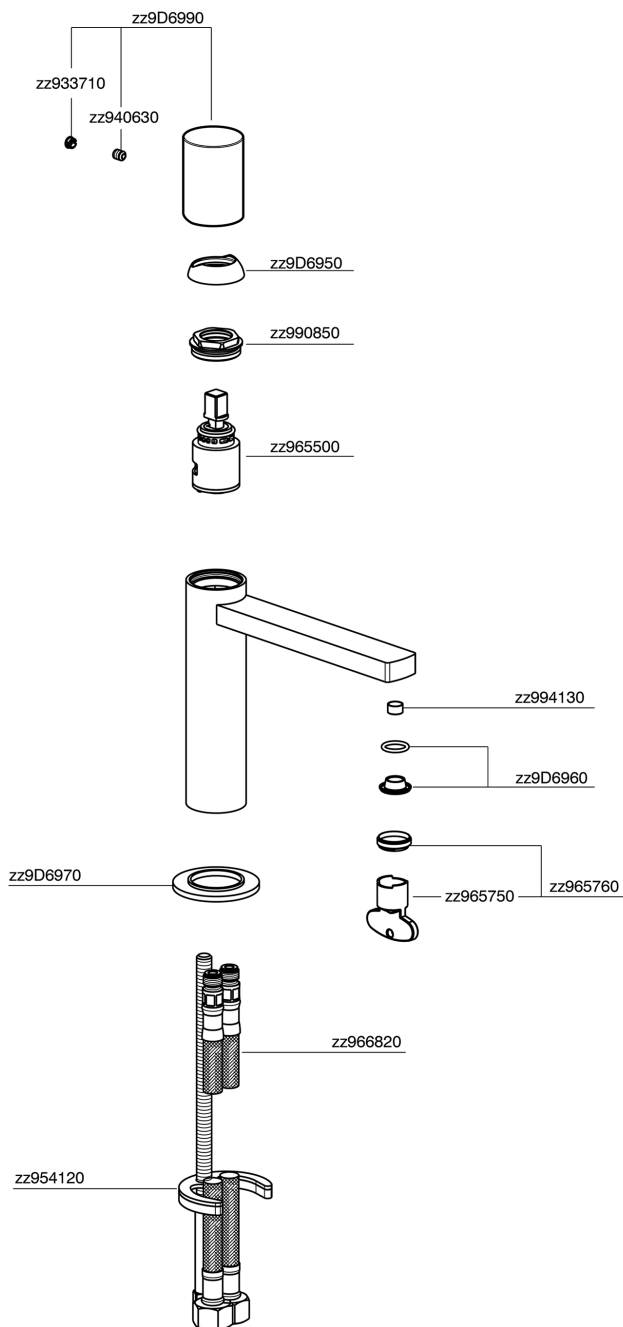

Single lever 'large' washbasin mixer SMOOTH X32_X4000504

MODEL **X4000504**

Single lever 'large' washbasin mixer, without waste, G.3/8" stainless steel flexible hoses, with smooth lever, Inox AISI 316L

AVAILABLE FINISHINGS

-  **D1** D1 Brushed Inox
-  **5H** 5H Dark Brass Brushed
-  **5L** 5L Brushed Black Titanium
-  **5N** 5N Brushed Rose Gold

CHARACTERISTICS

Cartridge Spare Parts **ZZ96550000**

25 mm Cartridge

Single lever 'large' washbasin mixer SMOOTH X32_X4000504

X4000504

<https://en.cisal.it/single-lever-large-washbasin-mixer-smooth-x32-x4000504>

2026-04-28