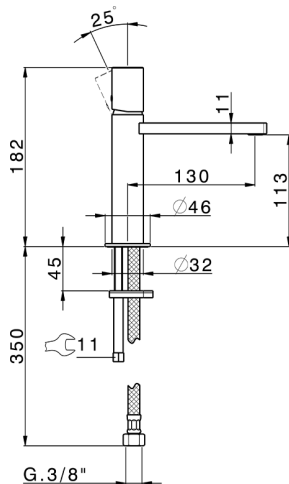

Single lever 'large' washbasin mixer SMOOTH X32_X4000504

MODEL **X4000504**

Single lever 'large' washbasin mixer, without waste, G.3/8" stainless steel flexible hoses, with smooth lever, Inox AISI 316L

AVAILABLE FINISHINGS

-  **D1** D1 Brushed Inox
-  **5H** 5H Dark Brass Brushed
-  **5L** 5L Brushed Black Titanium
-  **5N** 5N Brushed Rose Gold

CHARACTERISTICS

Cartridge Spare Parts **ZZ96550000**

25 mm Cartridge

Single lever 'large' washbasin mixer SMOOTH X32_X4000504

X4000504

<https://en.cisal.it/single-lever-large-washbasin-mixer-smooth-x32-x4000504>

2026-04-28