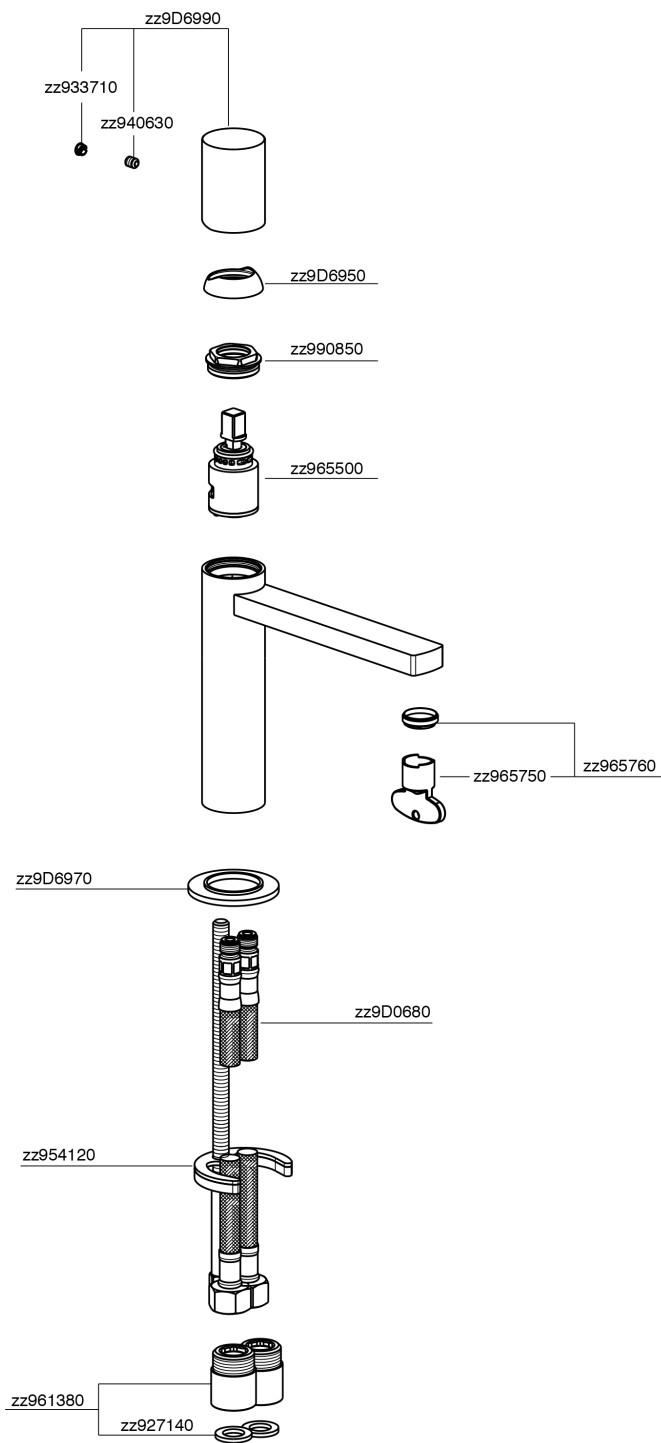

Single lever 'large' washbasin mixer SMOOTH X32_X4000504

X4000504

<https://en.cisal.it/single-lever-large-washbasin-mixer-smooth-x32-x4000504>

2026-06-13