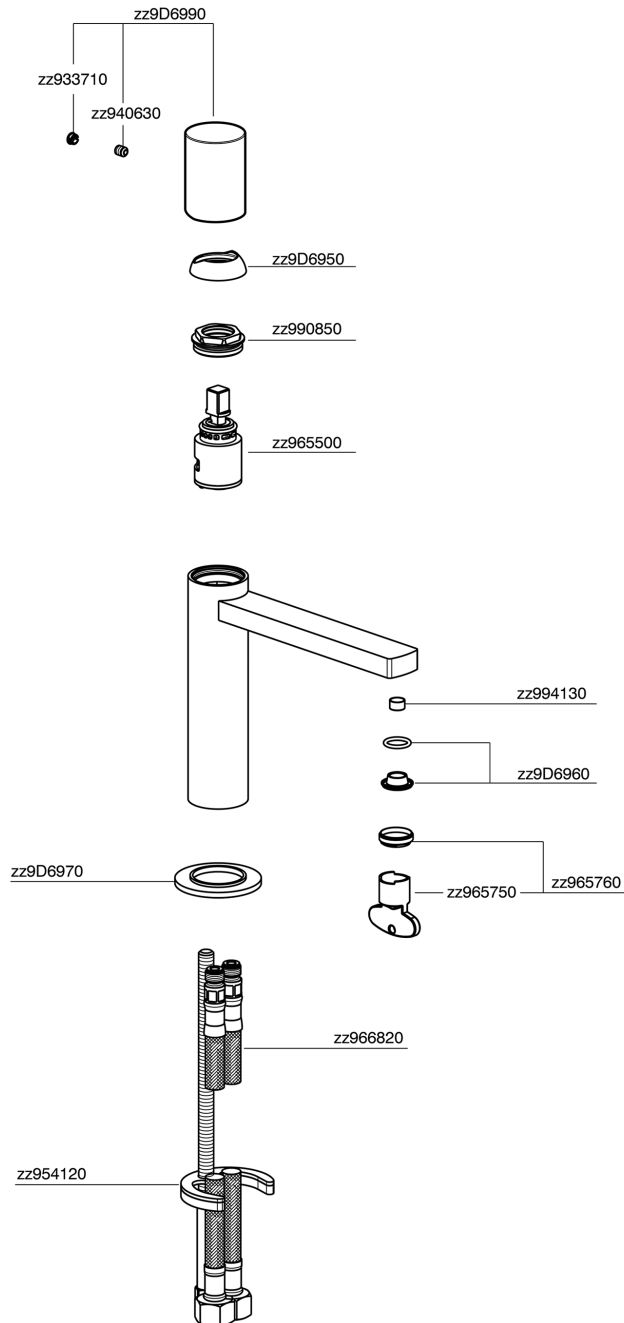

## Single lever 'large' washbasin mixer SMOOTH X32\_X4000504

X4000504

<https://en.cisal.it/single-lever-large-washbasin-mixer-smooth-x32-x4000504>

2026-04-26