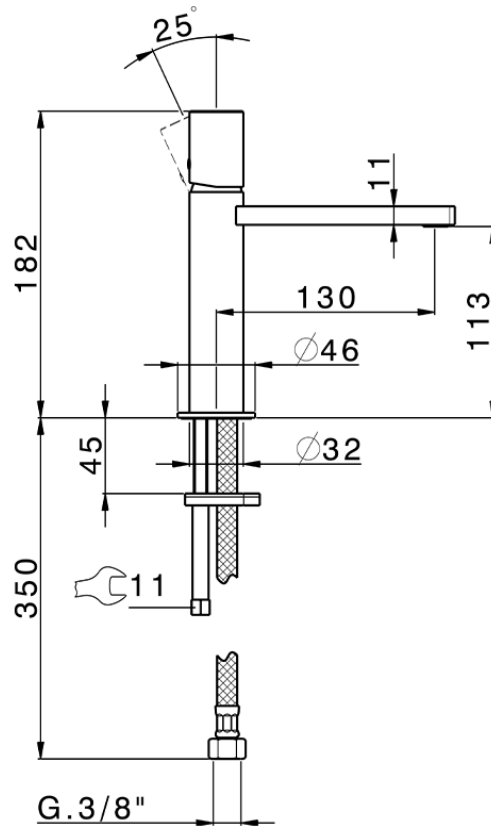

Single lever 'large' washbasin mixer SMOOTH X32_X4000504

X4000504

<https://en.cisal.it/single-lever-large-washbasin-mixer-smooth-x32-x4000504>

2026-05-17