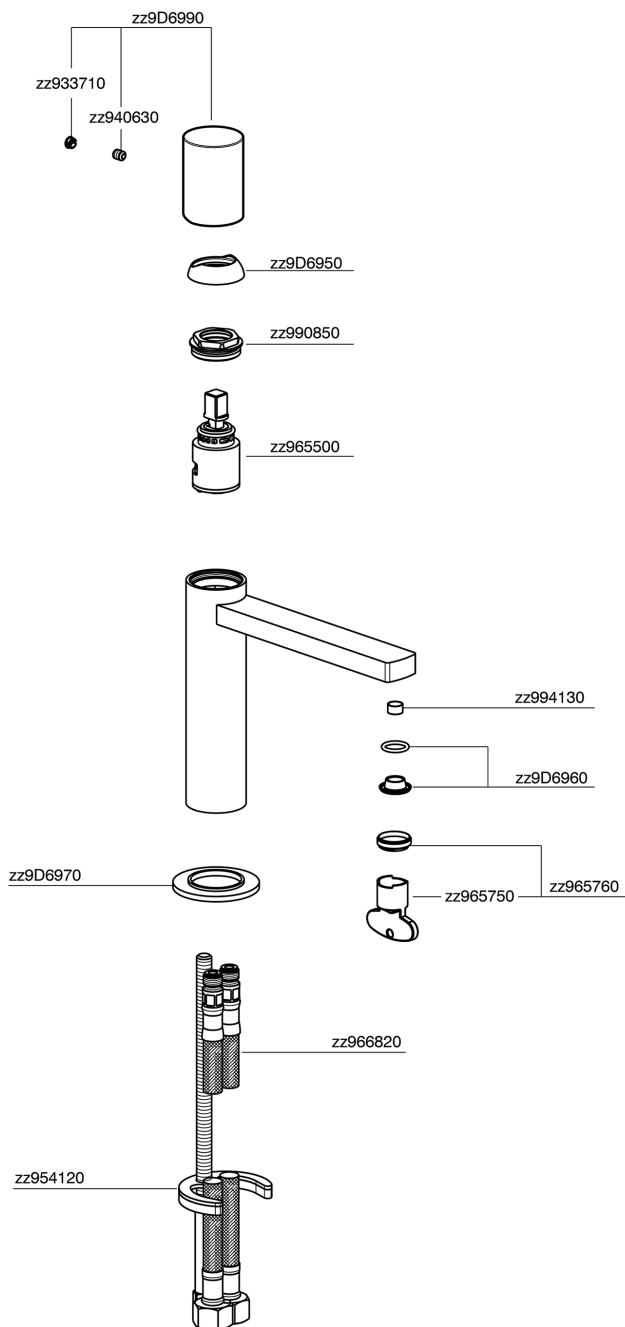

Single lever 'large' washbasin mixer SMOOTH X32_X4000504

X4000504

<https://en.cisal.it/single-lever-large-washbasin-mixer-smooth-x32-x4000504>

2026-04-06