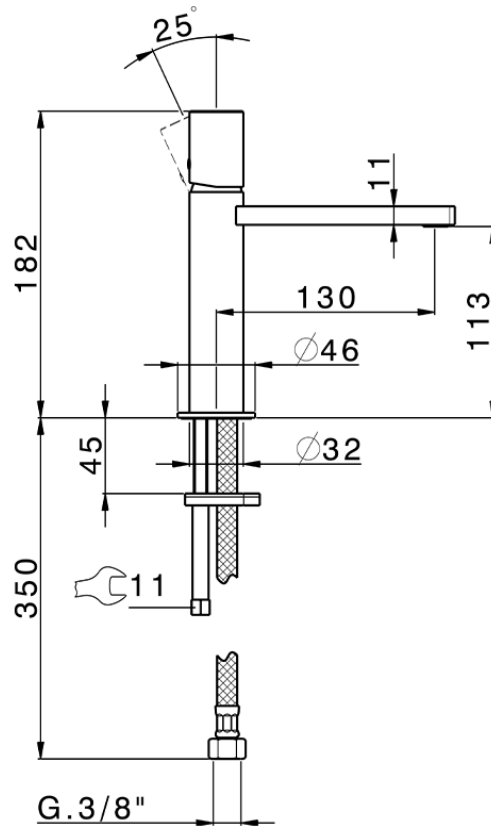

## Single lever 'large' washbasin mixer SMOOTH X32\_X4000504

X4000504

<https://en.cisal.it/single-lever-large-washbasin-mixer-smooth-x32-x4000504>

2026-04-08