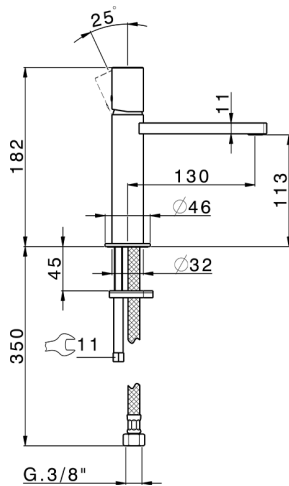

Single lever 'large' washbasin mixer SMOOTH X32_X4000504

MODEL **X4000504**

Single lever 'large' washbasin mixer, without waste, G.3/8" stainless steel flexible hoses, with smooth lever, Inox AISI 316L

AVAILABLE FINISHINGS

-  **D1** D1 Brushed Inox
-  **5H** 5H Dark Brass Brushed
-  **5L** 5L Brushed Black Titanium
-  **5N** 5N Brushed Rose Gold

CHARACTERISTICS

Cartridge Spare Parts **ZZ96550000**

25 mm Cartridge

Single lever 'large' washbasin mixer SMOOTH X32_X4000504

X4000504

<https://en.cisal.it/single-lever-large-washbasin-mixer-smooth-x32-x4000504>

2026-04-26