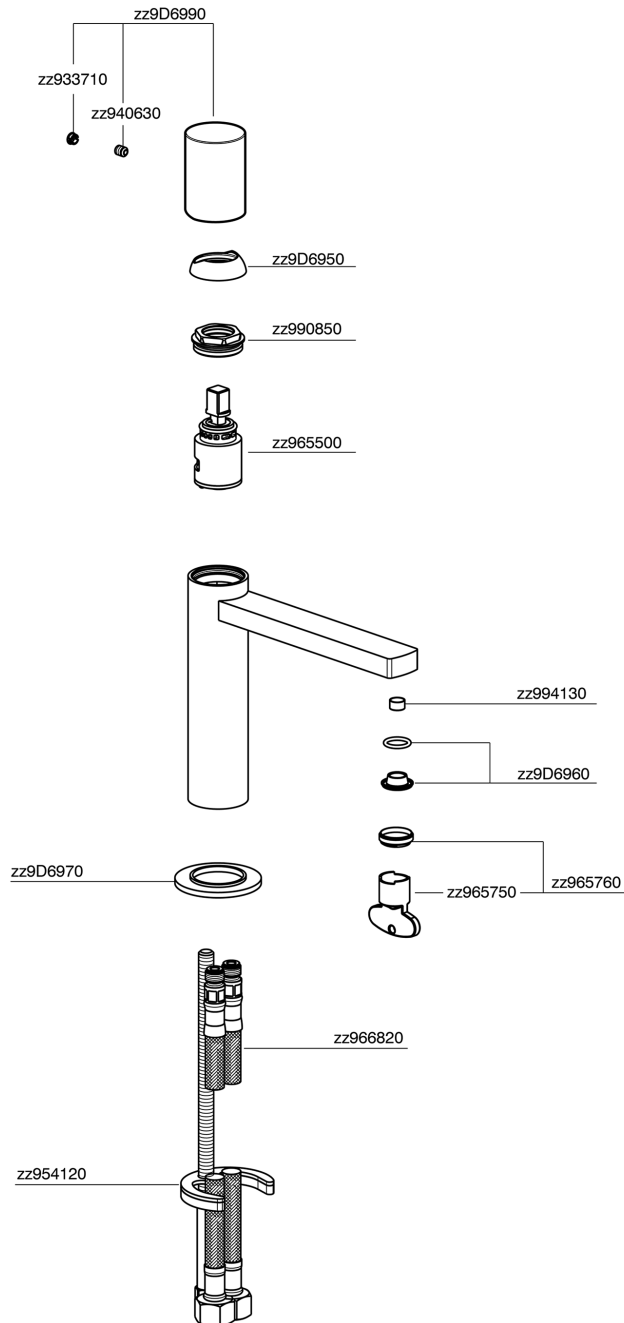

Single lever 'large' washbasin mixer SMOOTH X32_X4000504

MODEL **X4000504**

Single lever 'large' washbasin mixer, without waste, G.3/8" stainless steel flexible hoses, with smooth lever, Inox AISI 316L

AVAILABLE FINISHINGS

-  **D1** D1 Brushed Inox
-  **5H** 5H Dark Brass Brushed
-  **5L** 5L Brushed Black Titanium
-  **5N** 5N Brushed Rose Gold

CHARACTERISTICS

Cartridge Spare Parts **ZZ96550000**

25 mm Cartridge

Single lever 'large' washbasin mixer SMOOTH X32_X4000504

X4000504

<https://en.cisal.it/single-lever-large-washbasin-mixer-smooth-x32-x4000504>

2026-04-26