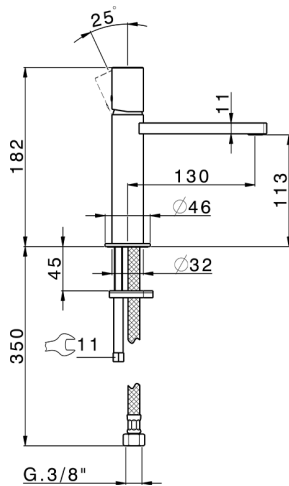

Single lever 'large' washbasin mixer SMOOTH X32_X4000504

MODEL **X4000504**

Single lever 'large' washbasin mixer, without waste, G.3/8" stainless steel flexible hoses, with smooth lever, Inox AISI 316L

AVAILABLE FINISHINGS

-  **D1** D1 Brushed Inox
-  **5H** 5H Dark Brass Brushed
-  **5L** 5L Brushed Black Titanium
-  **5N** 5N Brushed Rose Gold

CHARACTERISTICS

Cartridge Spare Parts **ZZ96550000**

25 mm Cartridge

Single lever 'large' washbasin mixer SMOOTH X32_X4000504

X4000504

<https://en.cisal.it/single-lever-large-washbasin-mixer-smooth-x32-x4000504>

2026-05-17