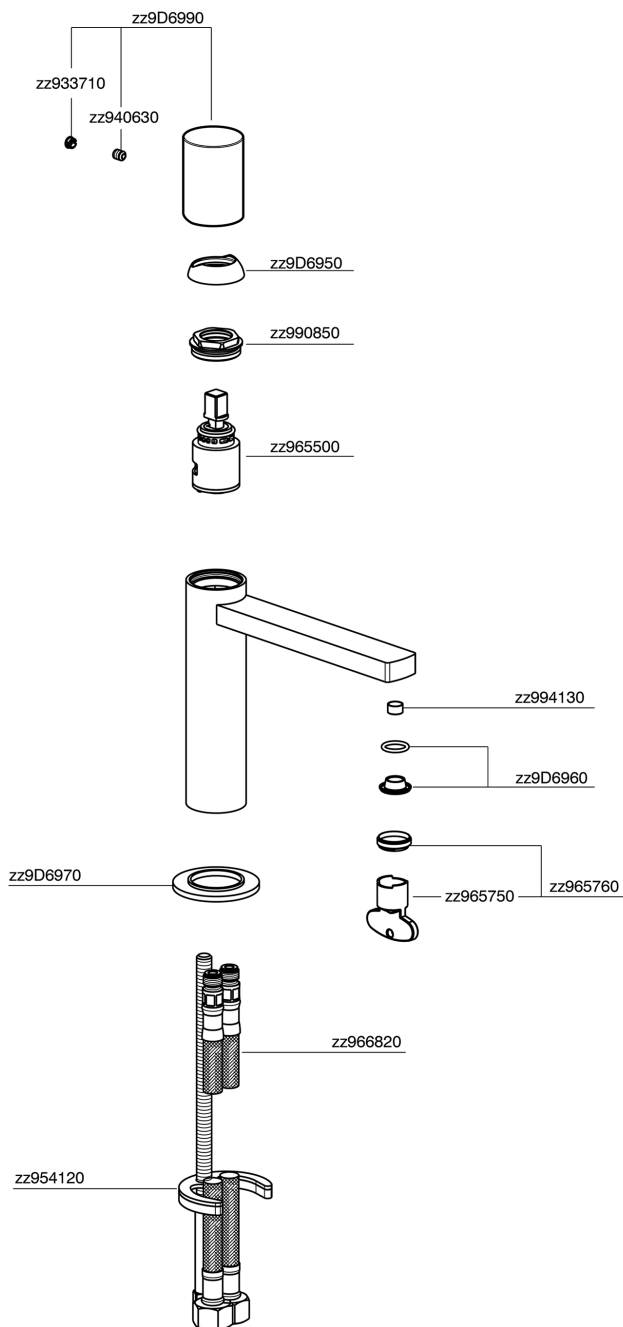

Single lever 'large' washbasin mixer SMOOTH X32_X4000504

MODEL **X4000504**

Single lever 'large' washbasin mixer, without waste, G.3/8" stainless steel flexible hoses, with smooth lever, Inox AISI 316L

AVAILABLE FINISHINGS

-  **D1** D1 Brushed Inox
-  **5H** 5H Dark Brass Brushed
-  **5L** 5L Brushed Black Titanium
-  **5N** 5N Brushed Rose Gold

CHARACTERISTICS

Cartridge Spare Parts **ZZ96550000**

25 mm Cartridge

Single lever 'large' washbasin mixer SMOOTH X32_X4000504

X4000504

<https://en.cisal.it/single-lever-large-washbasin-mixer-smooth-x32-x4000504>

2026-05-17