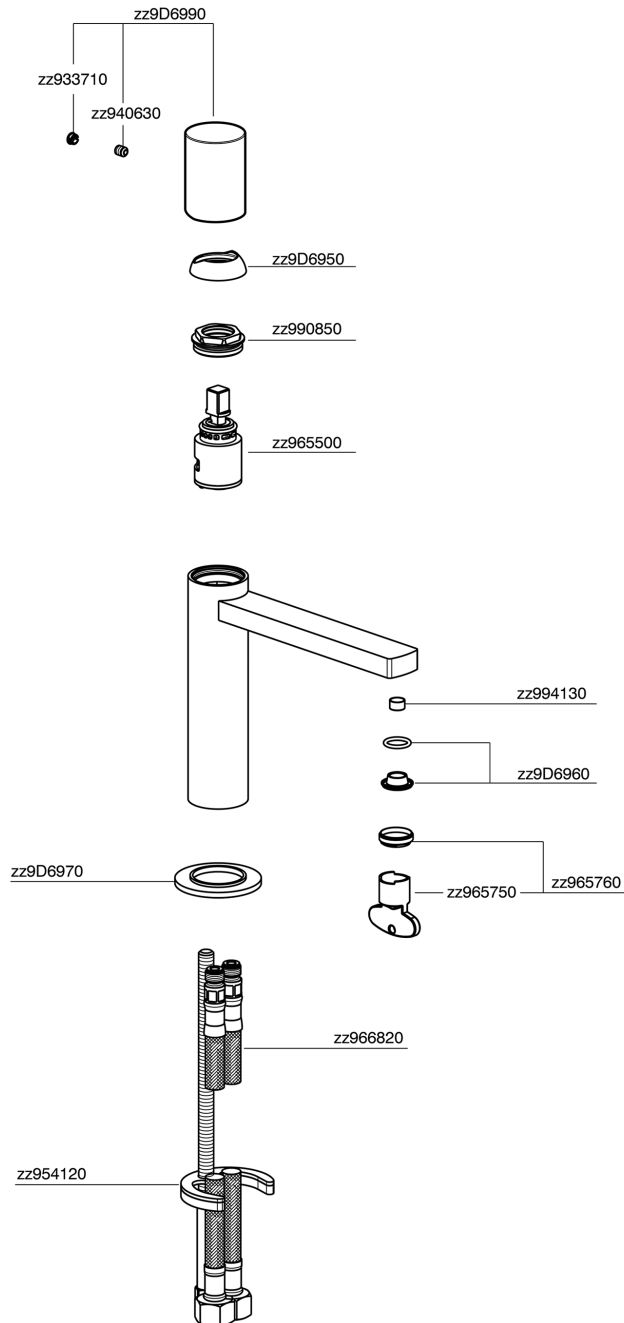

Single lever 'large' washbasin mixer SMOOTH X32_X4000504

X4000504

<https://en.cisal.it/single-lever-large-washbasin-mixer-smooth-x32-x4000504>

2026-04-06