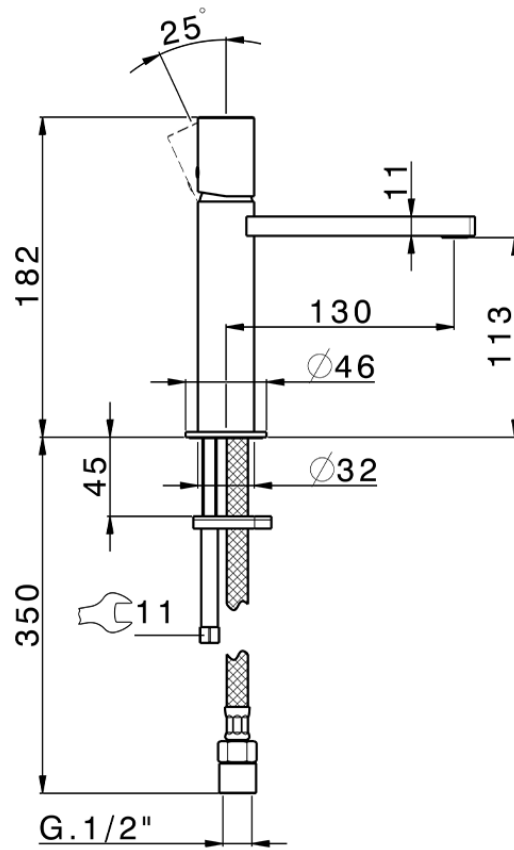

## Single lever 'large' washbasin mixer SMOOTH X32\_X4000504

X4000504

<https://en.cisal.it/single-lever-large-washbasin-mixer-smooth-x32-x4000504>

2026-06-14