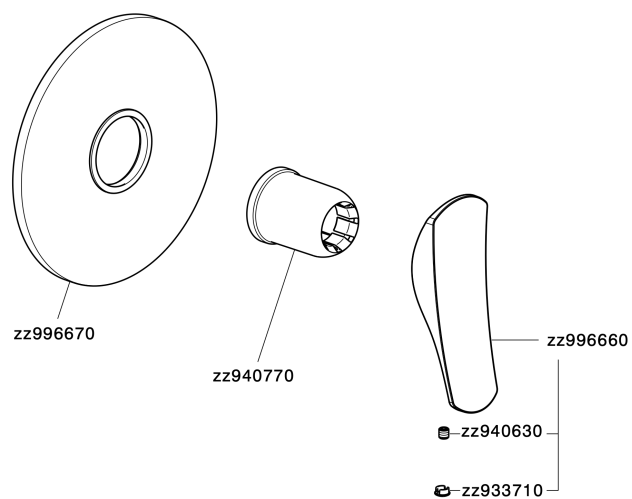

Exposed part for concealed S.L. shower valve ROADSTER ACCENT_RA003000

RA003000

<https://en.cisal.it/exposed-part-for-concealed-s-l-shower-valve-roadster-accent-ra003000>

Concealed single lever shower mixer CONCEALED_ZA005300

ZA005300

<https://en.cisal.it/concealed-single-lever-shower-mixer-concealed-za005300>

2024-11-23