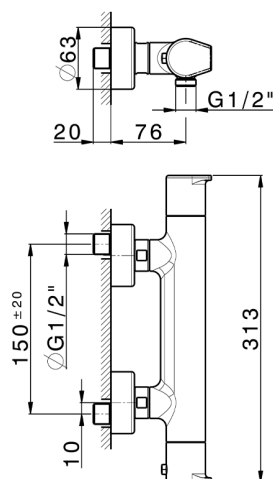

Thermostatic shower mixer ROCK&ROLL_RKT01010

MODEL **RKT01010**

Thermostatic shower mixer, without shower set, 1/2" M flexible connection

AVAILABLE FINISHINGS

-  **21** 21 Chrome
-  **2F** 2F Brushed Nickel
-  **40** 40 Matt Black

CHARACTERISTICS

Cartridge Spare Parts **22.04A.AR - ZZ97279004**

Argo 2 (long filter) Thermostatic Valve

EcoStop

EcoStop feature limits water flow to approximately 50% of maximum output with one point of resistance on setting. Push slightly past the middle stop only when full water output is required. This will save water up to 50%.