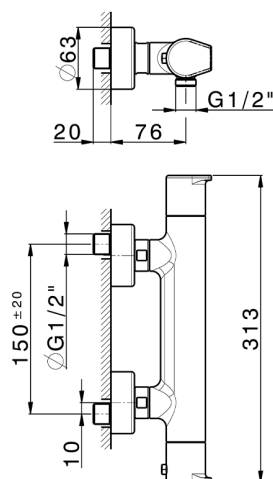

## Thermostatic shower mixer ROCK&ROLL\_RKT01010

MODEL **RKT01010**

Thermostatic shower mixer, without shower set, 1/2" M flexible connection

### CHARACTERISTICS

Cartridge Spare Parts **22.04A.AR - ZZ97279004**

**Argo 2 (long filter) Thermostatic Valve**