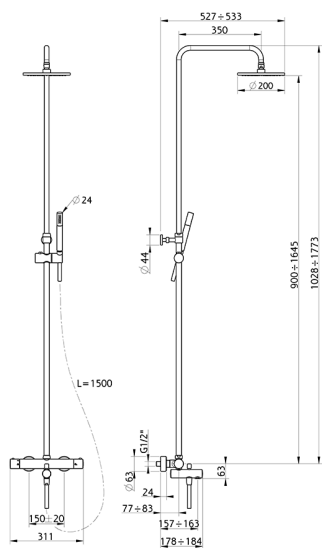

3-functions Thermostatic shower set SLIM_SMC83016

MODEL **SMC83016**

3-functions Thermostatic shower set, 2 outlet devia stop, adjustable riser column, sliding handshower holder, Brass minimalistic one spray handshower, 200 mm round showerhead 8 mm thick BRASS, 150 cm smooth SUPREME Flexible Hose

AVAILABLE FINISHINGS

CHARACTERISTICS

Cartridge Spare Parts **22.04A.AR - ZZ97279004**

Argo 2 (long filter) Thermostatic Valve

DeviaStop

The Cisal Devia Stop technology allows to adjust the water flow and to direct it to the selected output point (overhead soaker, hand shower, etc).