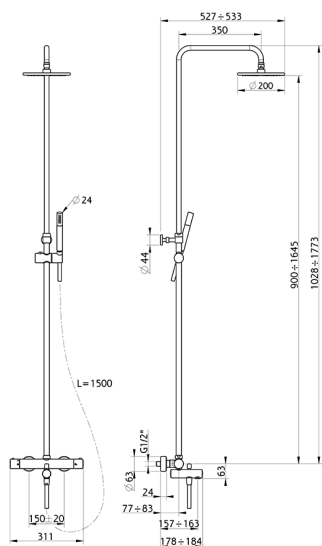

## 3-functions Thermostatic shower set SLIM\_SMC83016

MODEL **SMC83016**

3-functions Thermostatic shower set, 2 outlet devia stop, adjustable riser column, sliding handshower holder, Brass minimalistic one spray handshower, 200 mm round showerhead 8 mm thick BRASS, 150 cm smooth SUPREME Flexible Hose

AVAILABLE FINISHINGS

CHARACTERISTICS

Cartridge Spare Parts **22.04A.AR - ZZ97279004**

**Argo 2 (long filter) Thermostatic Valve**

### DeviaStop

The Cisal Devia Stop technology allows to adjust the water flow and to direct it to the selected output point (overhead soaker, hand shower, etc).