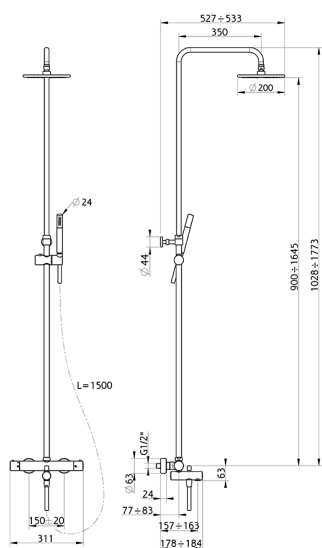

3-functions Thermostatic shower set SLIM_SMC83016

MODEL **SMC83016**

3-functions Thermostatic shower set, 2 outlet devia stop, adjustable riser column, sliding handshower holder, Brass minimalistic one spray handshower, 200 mm round showerhead 8 mm thick BRASS, 150 cm smooth SUPREME Flexible Hose

AVAILABLE FINISHINGS

CHARACTERISTICS

Cartridge Spare Parts **22.04A.AR - ZZ97279004**

Argo 2 (long filter) Thermostatic Valve

DeviaStop

The Cisal Devia Stop technology allows to adjust the water flow and to direct it to the selected output point (overhead soaker, hand shower, etc).