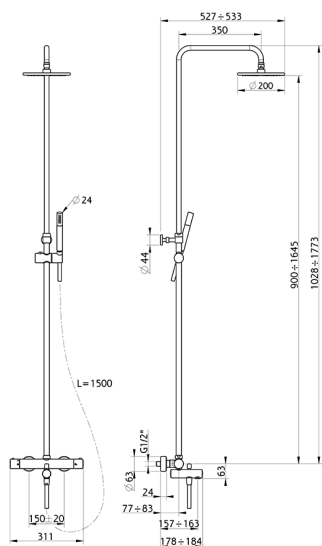

3-functions Thermostatic shower set SLIM_SMC83016

MODEL **SMC83016**

3-functions Thermostatic shower set, 2 outlet devia stop, adjustable riser column, sliding handshower holder, Brass minimalistic one spray handshower, 200 mm round showerhead 8 mm thick BRASS, 150 cm smooth SUPREME Flexible Hose

AVAILABLE FINISHINGS

CHARACTERISTICS

Cartridge Spare Parts **22.04A.AR - ZZ97279004**

Argo 2 (long filter) Thermostatic Valve

DeviaStop

The Cisal Devia Stop technology allows to adjust the water flow and to direct it to the selected output point (overhead soaker, hand shower, etc).