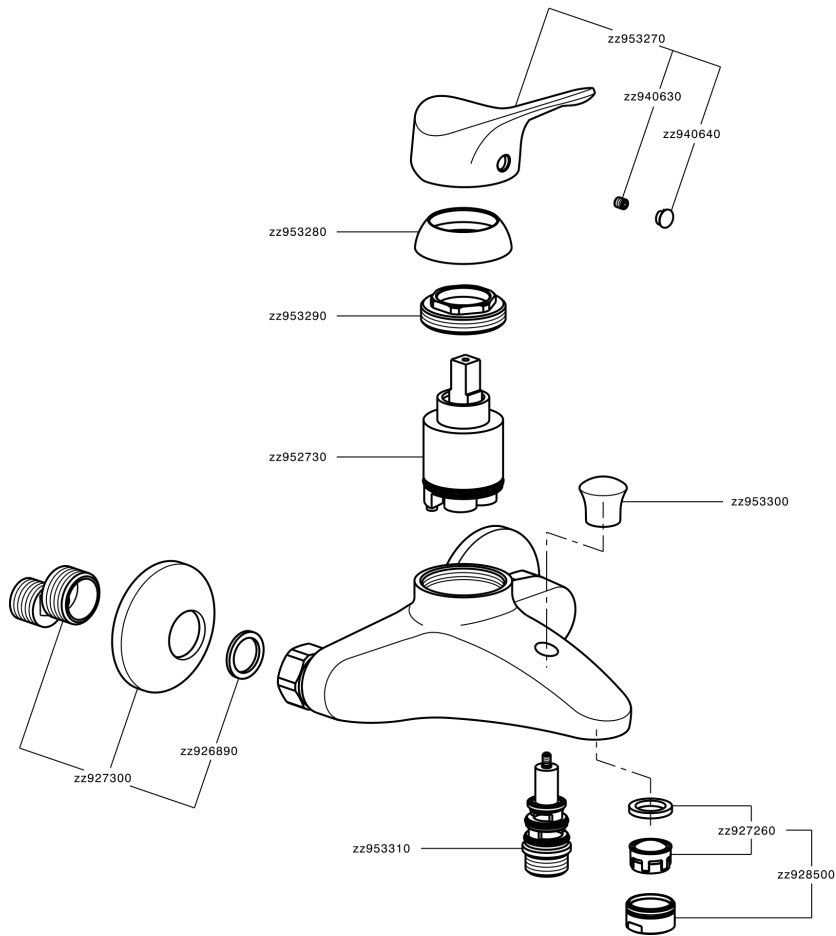

Single lever bath mixer MITO3_M3000130

M3000130

<https://en.cisal.it/single-lever-bath-mixer-mito3-m3000130>

2024-12-31