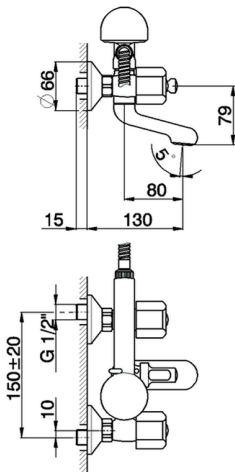

Bath mixer, full equipment TR_TR000102

MODEL **TR000102**

Bath mixer, full equipment, Globo D.63 mm ABS one spray handshower, Brass 150 cm Flexible Hose, without handles

AVAILABLE FINISHINGS

CHARACTERISTICS