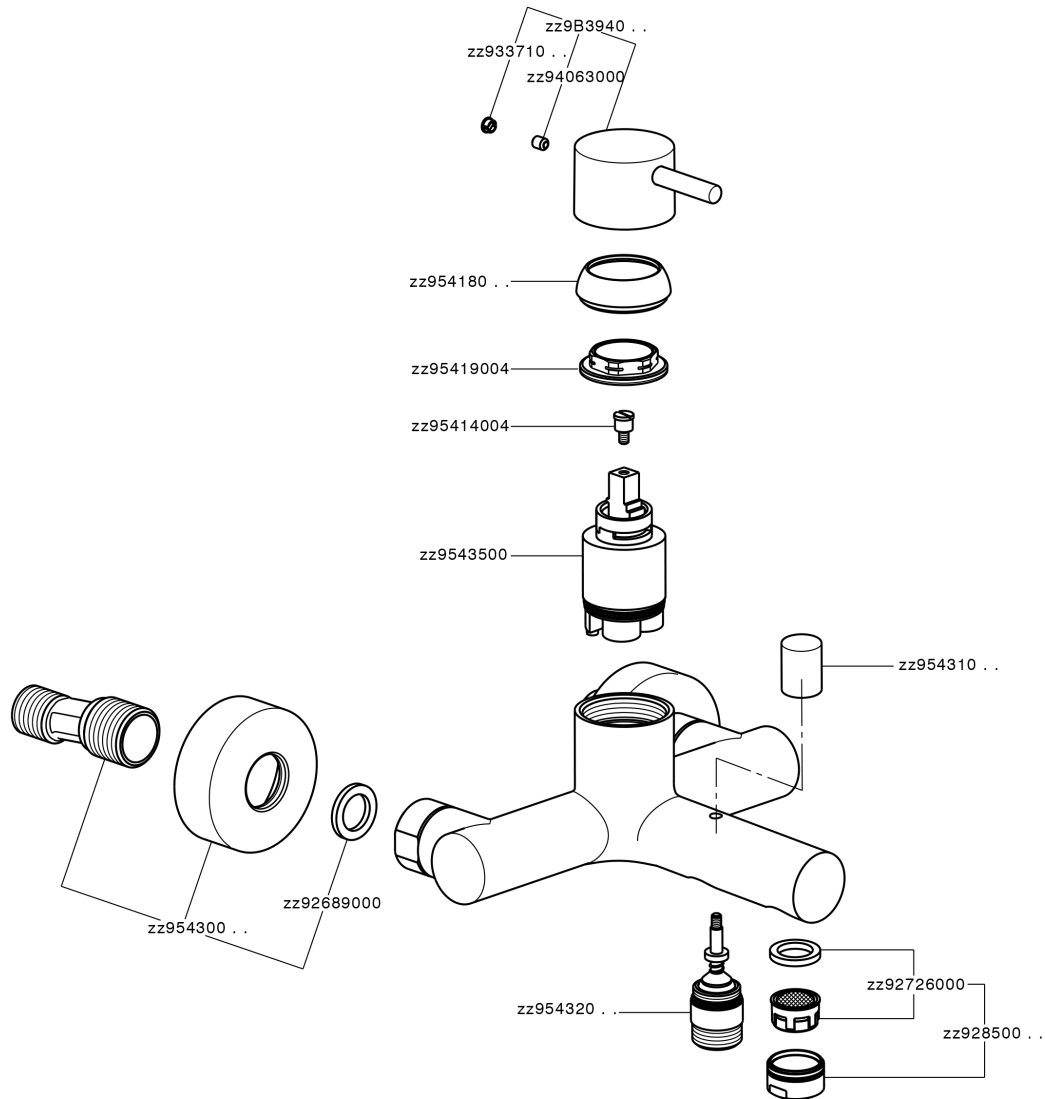

Single lever bath mixer SLIM_SM000130

MODEL **SM000130**

Single lever bath mixer, without shower set, 1/2" M flexible connection

AVAILABLE FINISHINGS

-  **21** 21 Chrome
-  **2B** 2B Polished Nickel
-  **40** 40 Matt Black
-  **4Q** 4Q Matt White

CHARACTERISTICS

Cartridge Spare Parts **ZZ95435000**
35 mm Cartridge

EcoStop

EcoStop feature limits water flow to approximately 50% of maximum output with one point of resistance on setting. Push slightly past the middle stop only when full water output is required. This will save water up to 50%.

Single lever bath mixer SLIM_SM000130

SM000130

<https://en.cisal.it/single-lever-bath-mixer-slim-sm000130>

2025-01-02