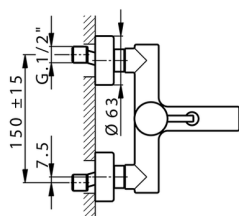

Single lever bath mixer SLIM_SM000130

MODEL **SM000130**

Single lever bath mixer, without shower set, 1/2" M flexible connection

AVAILABLE FINISHINGS

-  **21** 21 Chrome
-  **2B** 2B Polished Nickel
-  **40** 40 Matt Black
-  **4Q** 4Q Matt White

CHARACTERISTICS

Cartridge Spare Parts **ZZ95435000**
35 mm Cartridge

EcoStop

EcoStop feature limits water flow to approximately 50% of maximum output with one point of resistance on setting. Push slightly past the middle stop only when full water output is required. This will save water up to 50%.

Single lever bath mixer SLIM_SM000130

SM000130

<https://en.cisal.it/single-lever-bath-mixer-slim-sm000130>

2025-01-02