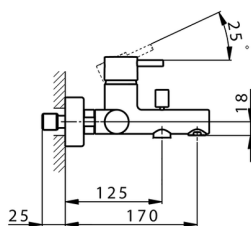

Single lever bath mixer SLIM_SM000130

MODEL **SM000130**

Single lever bath mixer, without shower set, 1/2" M flexible connection

AVAILABLE FINISHINGS

-  **21** 21 Chrome
-  **2B** 2B Polished Nickel
-  **40** 40 Matt Black
-  **4Q** 4Q Matt White

CHARACTERISTICS

Cartridge Spare Parts **ZZ95435000**
35 mm Cartridge

EcoStop

EcoStop feature limits water flow to approximately 50% of maximum output with one point of resistance on setting. Push slightly past the middle stop only when full water output is required. This will save water up to 50%.