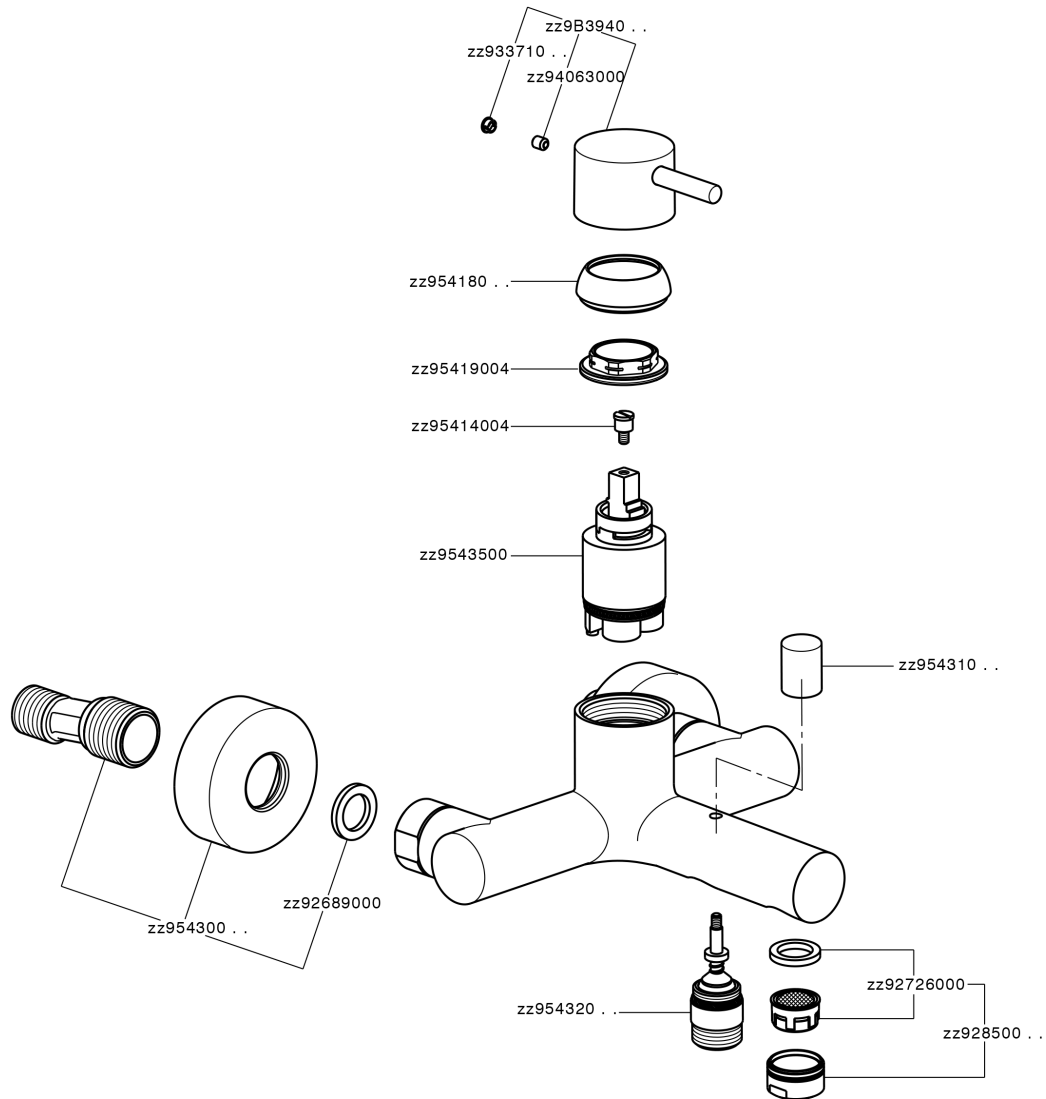

## Single lever bath mixer SLIM\_SM000130

SM000130

<https://en.cisal.it/single-lever-bath-mixer-slim-sm000130>

2025-01-02