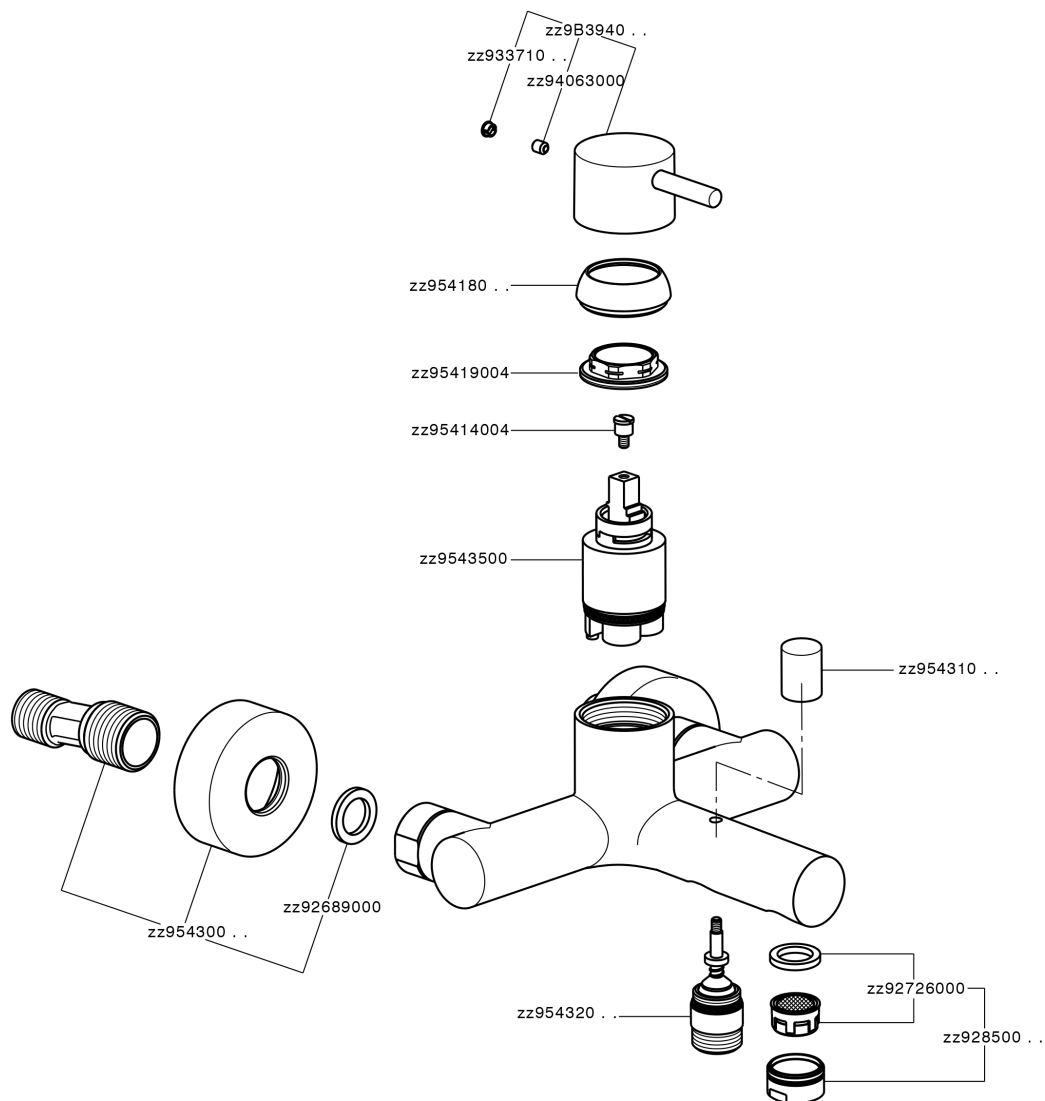

Single lever bath mixer SLIM_SM000130

MODEL **SM000130**

Single lever bath mixer, without shower set, 1/2" M flexible connection

AVAILABLE FINISHINGS

-  **21** 21 Chrome
-  **2B** 2B Polished Nickel
-  **40** 40 Matt Black
-  **4Q** 4Q Matt White

CHARACTERISTICS

Cartridge Spare Parts **ZZ95435000**
35 mm Cartridge

EcoStop

EcoStop feature limits water flow to approximately 50% of maximum output with one point of resistance on setting. Push slightly past the middle stop only when full water output is required. This will save water up to 50%.

Single lever bath mixer SLIM_SM000130

SM000130

<https://en.cisal.it/single-lever-bath-mixer-slim-sm000130>

2025-01-05