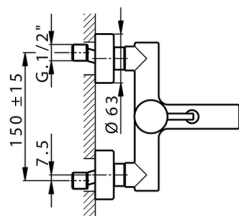

Single lever bath mixer SLIM_SM000130

MODEL **SM000130**

Single lever bath mixer, without shower set, 1/2" M flexible connection

AVAILABLE FINISHINGS

-  **21** 21 Chrome
-  **2B** 2B Polished Nickel
-  **40** 40 Matt Black
-  **4Q** 4Q Matt White

CHARACTERISTICS

Cartridge Spare Parts **ZZ95435000**
35 mm Cartridge

EcoStop

EcoStop feature limits water flow to approximately 50% of maximum output with one point of resistance on setting. Push slightly past the middle stop only when full water output is required. This will save water up to 50%.

Single lever bath mixer SLIM_SM000130

SM000130

<https://en.cisal.it/single-lever-bath-mixer-slim-sm000130>

2025-01-05