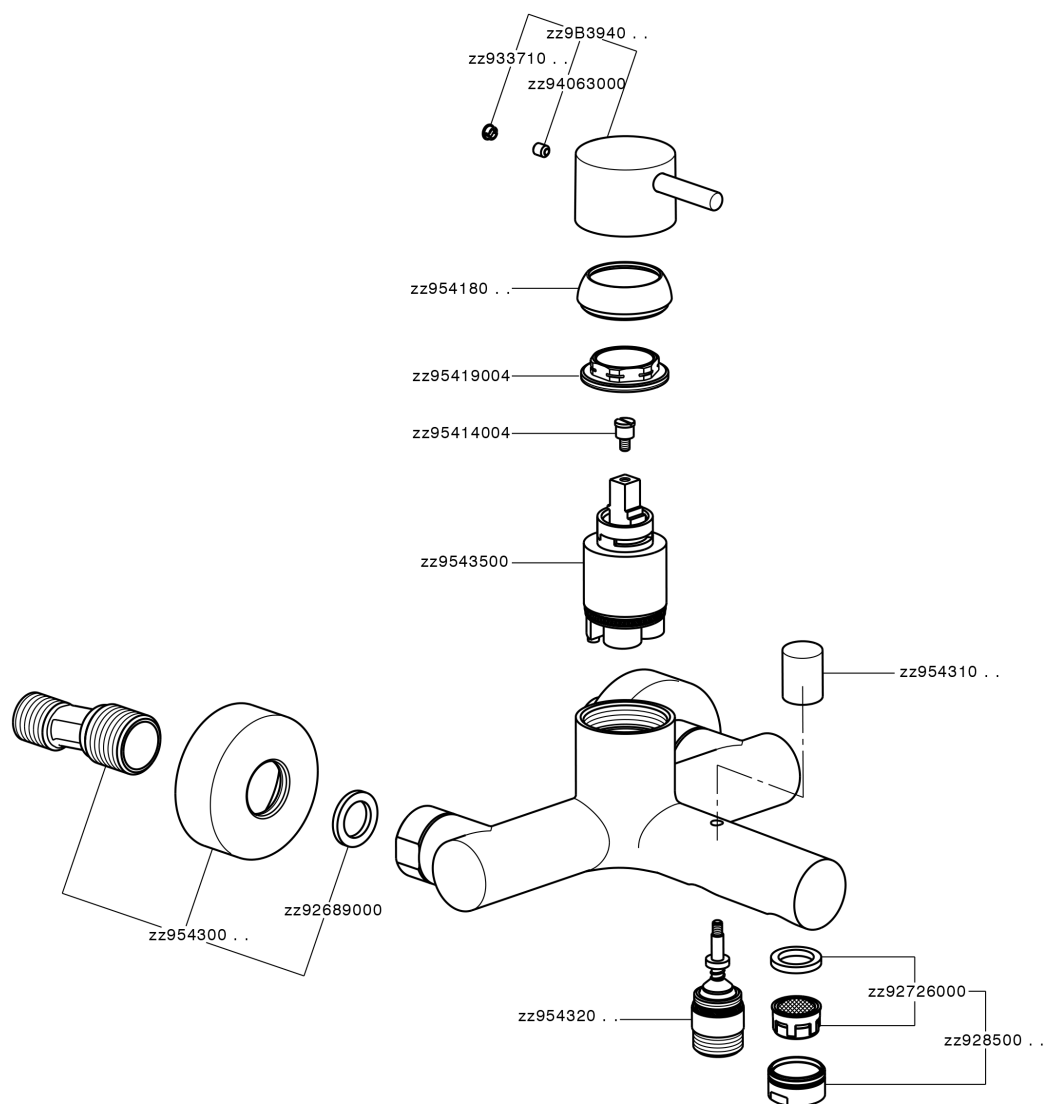

## Single lever bath mixer SLIM\_SM000130

SM000130

<https://en.cisal.it/single-lever-bath-mixer-slim-sm000130>

2025-01-05