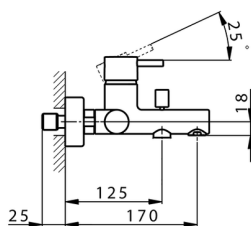

Single lever bath mixer SLIM_SM000130

MODEL **SM000130**

Single lever bath mixer, without shower set, 1/2" M flexible connection

AVAILABLE FINISHINGS

-  **21** 21 Chrome
-  **2B** 2B Polished Nickel
-  **40** 40 Matt Black
-  **4Q** 4Q Matt White

CHARACTERISTICS

Cartridge Spare Parts **ZZ95435000**

35 mm Cartridge

EcoStop

EcoStop feature limits water flow to approximately 50% of maximum output with one point of resistance on setting. Push slightly past the middle stop only when full water output is required. This will save water up to 50%.