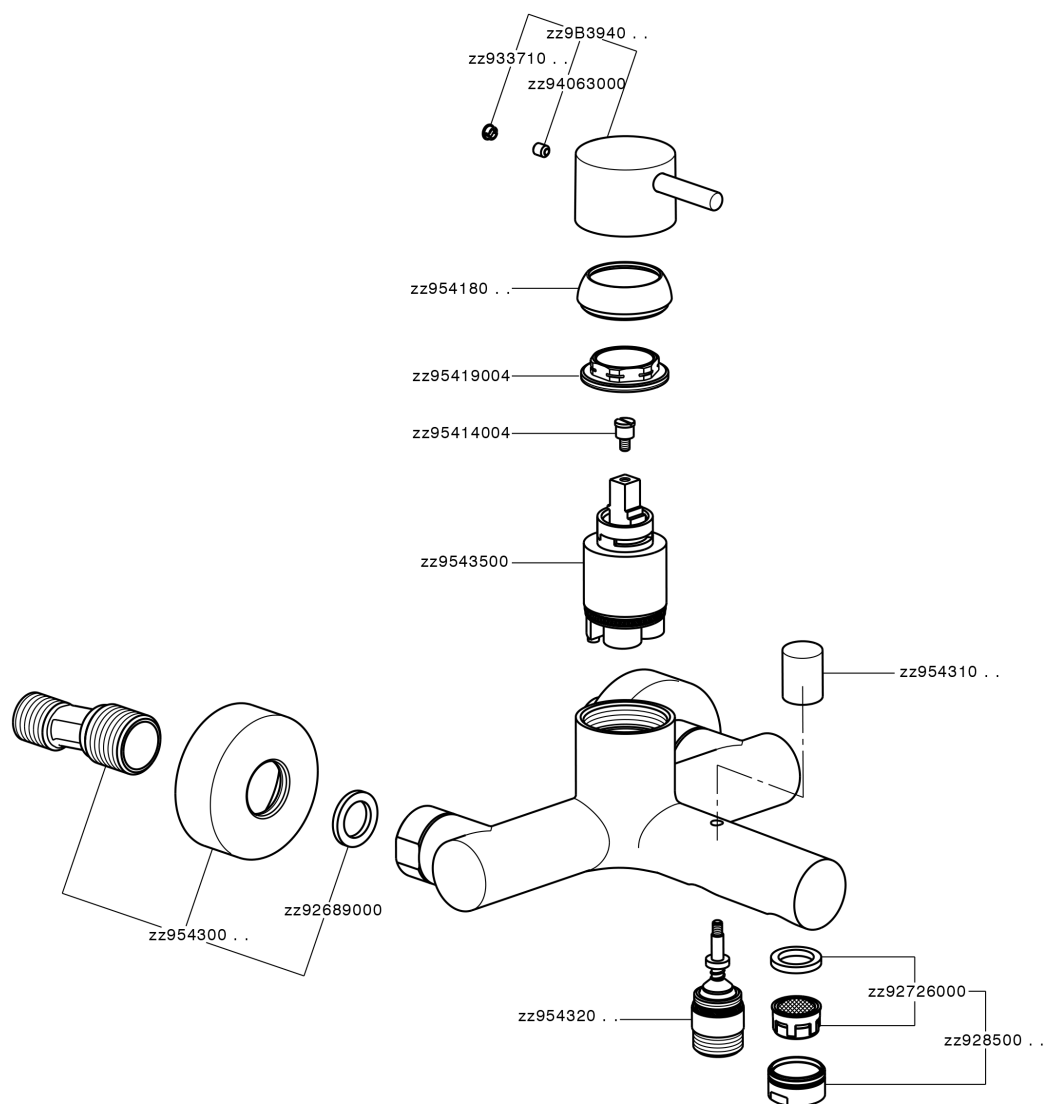

Single lever bath mixer SLIM_SM000130

MODEL **SM000130**

Single lever bath mixer, without shower set, 1/2" M flexible connection

AVAILABLE FINISHINGS

-  **21** 21 Chrome
-  **2B** 2B Polished Nickel
-  **40** 40 Matt Black
-  **4Q** 4Q Matt White

CHARACTERISTICS

Cartridge Spare Parts **ZZ95435000**

35 mm Cartridge

EcoStop

EcoStop feature limits water flow to approximately 50% of maximum output with one point of resistance on setting. Push slightly past the middle stop only when full water output is required. This will save water up to 50%.

Single lever bath mixer SLIM_SM000130

SM000130

<https://en.cisal.it/single-lever-bath-mixer-slim-sm000130>

2025-01-05