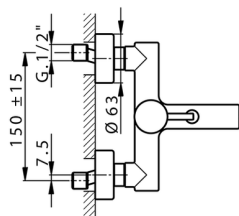

Single lever bath mixer SLIM_SM000130

MODEL **SM000130**

Single lever bath mixer, without shower set, 1/2" M flexible connection

AVAILABLE FINISHINGS

-  **21** 21 Chrome
-  **2B** 2B Polished Nickel
-  **40** 40 Matt Black
-  **4Q** 4Q Matt White

CHARACTERISTICS

Cartridge Spare Parts **ZZ95435000**

35 mm Cartridge

EcoStop

EcoStop feature limits water flow to approximately 50% of maximum output with one point of resistance on setting. Push slightly past the middle stop only when full water output is required. This will save water up to 50%.

Single lever bath mixer SLIM_SM000130

SM000130

<https://en.cisal.it/single-lever-bath-mixer-slim-sm000130>

2025-01-05