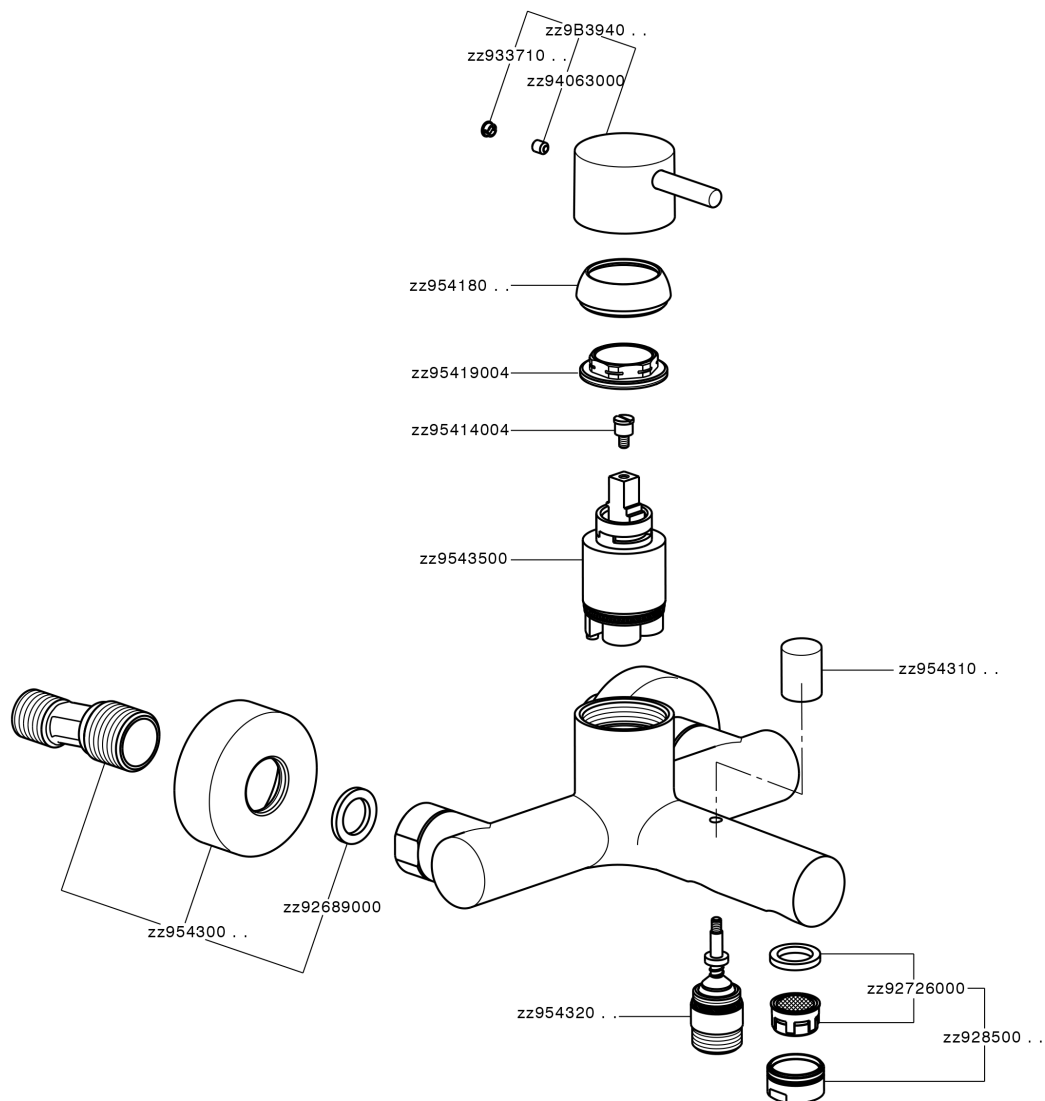

## Single lever bath mixer SLIM\_SM000130

SM000130

<https://en.cisal.it/single-lever-bath-mixer-slim-sm000130>

2025-01-05