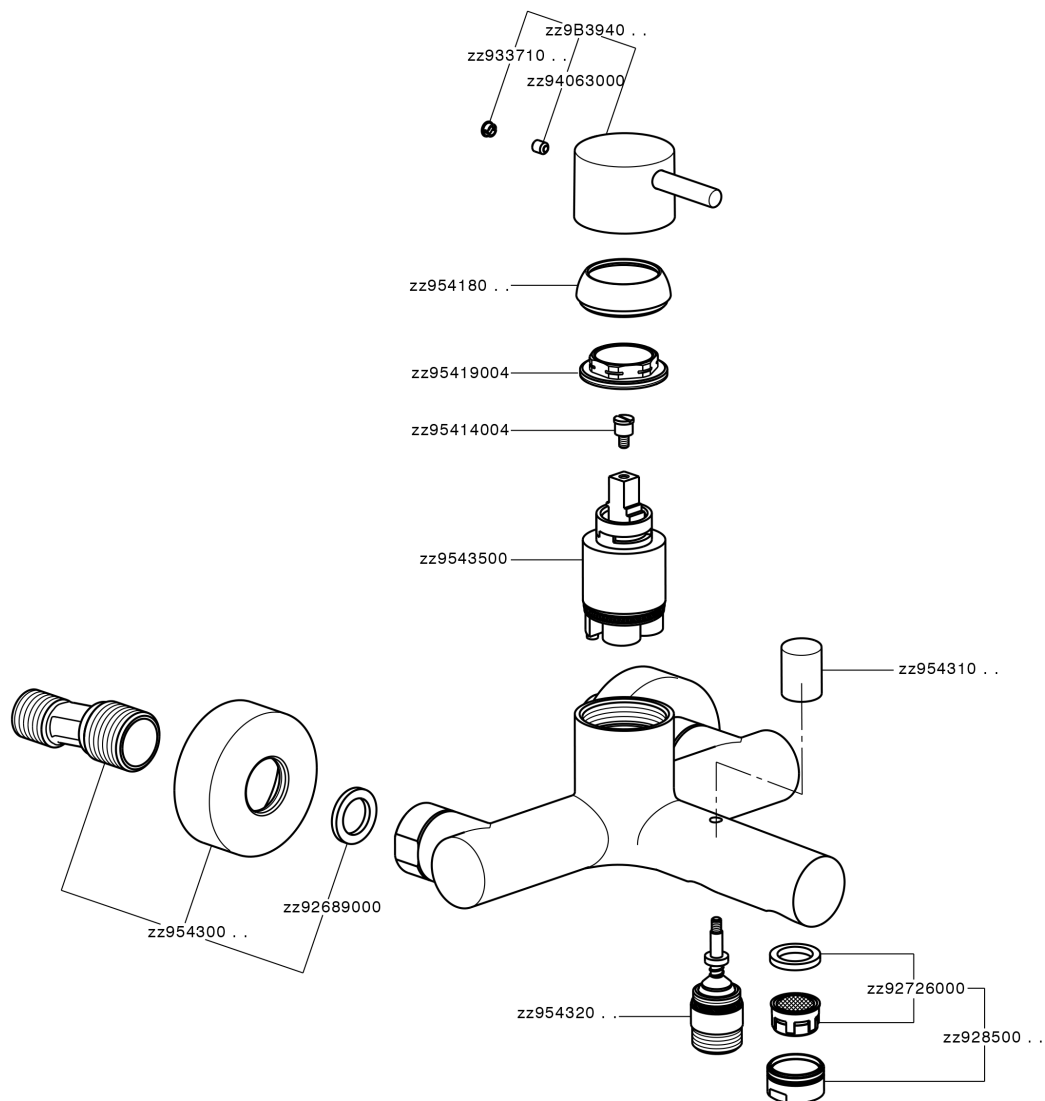

Single lever bath mixer SLIM_SM000130

SM000130

<https://en.cisal.it/single-lever-bath-mixer-slim-sm000130>

2025-01-05