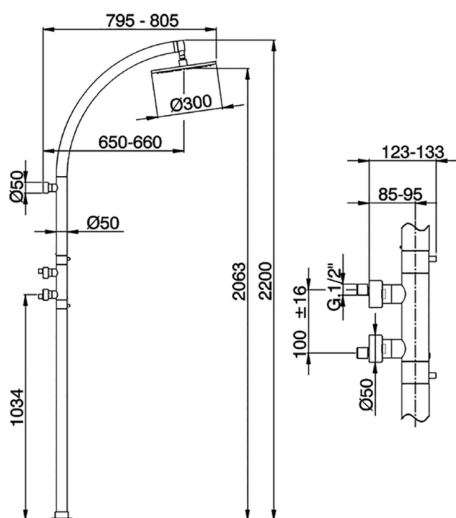

Thermostatic floor-mounted shower column WELLNESS_LNC90010

MODEL **LNC90010**

Thermostatic floor-mounted shower column, thermostatic mixer 100 mm centre to centre, not adjustable column, 300 mm round showerhead 8 mm thick BRASS

AVAILABLE FINISHINGS

CHARACTERISTICS

Cartridge Spare Parts **22.04A.AR - ZZ97279004**

Argo 2 (long filter) Thermostatic Valve

Thermostatic

The Cisal thermostatic is your personal water manager, helping you to handle, control and save water and energy.