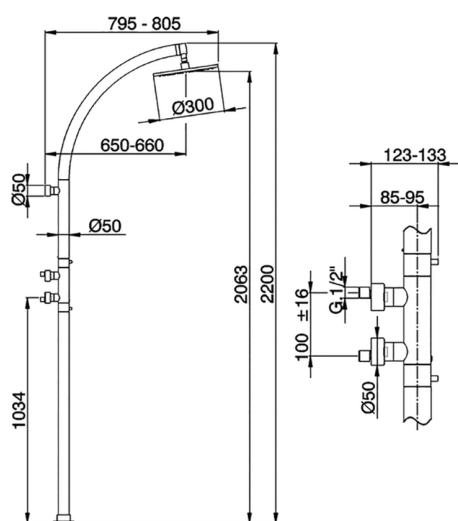

Thermostatic floor-mounted shower column WELLNESS_LNC90010

MODEL **LNC90010**

Thermostatic floor-mounted shower column, thermostatic mixer 100 mm centre to centre, not adjustable column, 300 mm round showerhead 8 mm thick BRASS

AVAILABLE FINISHINGS

CHARACTERISTICS

Cartridge Spare Parts **22.04A.AR - ZZ97279004**

Argo 2 (long filter) Thermostatic Valve

Thermostatic

The Cisal thermostatic is your personal water manager, helping you to handle, control and save water and energy.