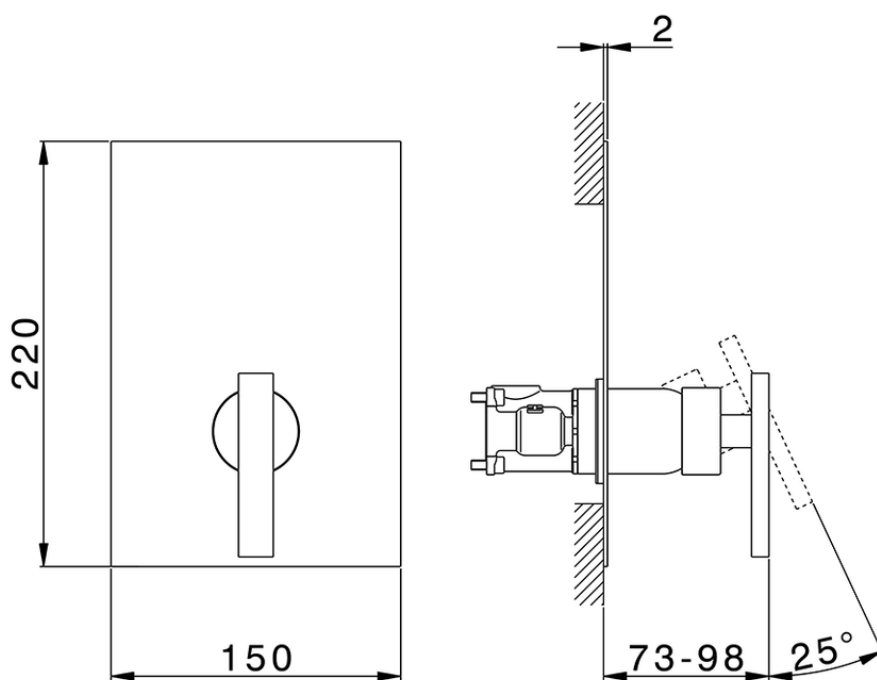

Exposed part for Single Lever One Box Valve ONE BOX_BA0BM010

BA0BM010

<https://en.cisal.it/exposed-part-for-single-lever-one-box-valve-one-box-ba0bm010>

ZA00B031

<https://en.cisal.it/one-box-universal-concealed-part-one-box-za00b031>