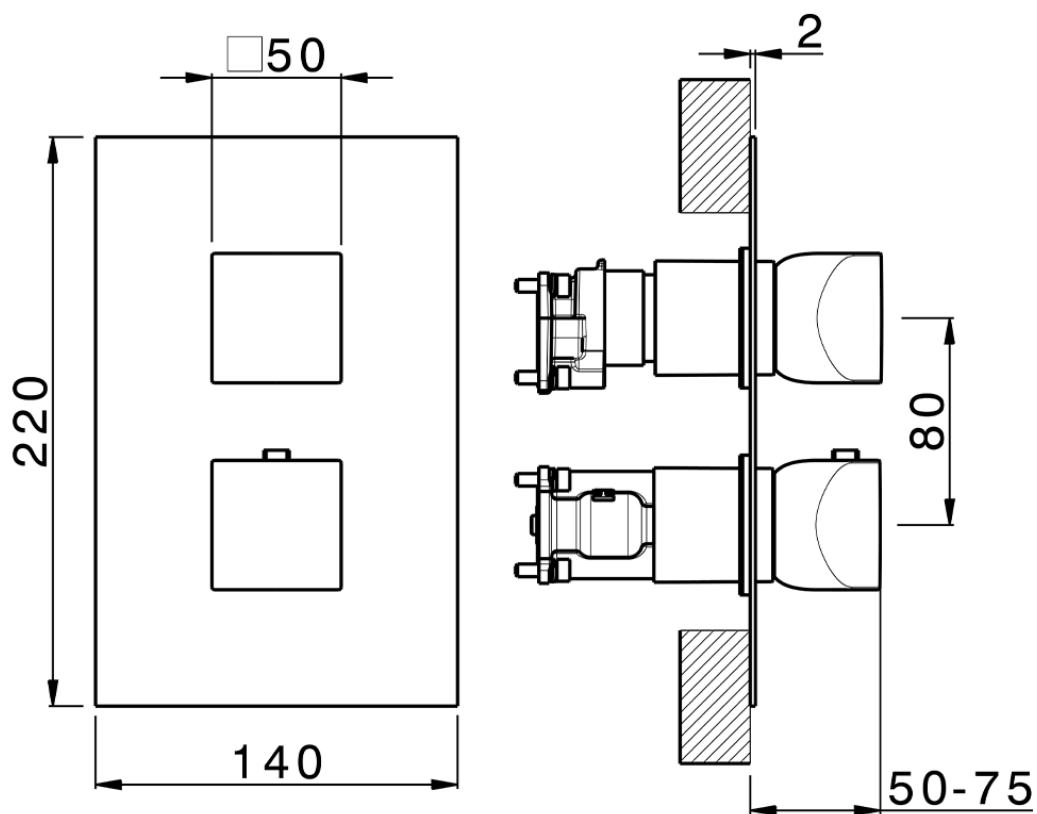

Exposed part for Thermostatic One Box Valve HI-RISE_RI0BT030

RI0BT030

<https://en.cisal.it/exposed-part-for-thermostatic-one-box-valve-hi-rise-ri0bt030>

ZA00B031

<https://en.cisal.it/one-box-universal-concealed-part-one-box-za00b031>