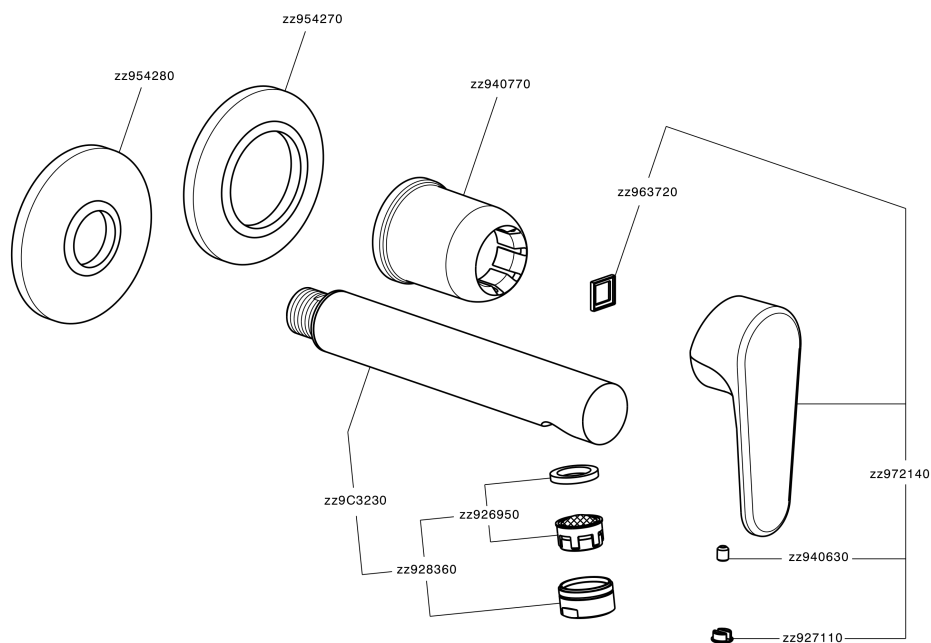

Exposed part for single lever washbasin valve ALMA_A3005511

A3005511

<https://en.cisal.it/exposed-part-for-single-lever-washbasin-valve-alma-a3005511>

2026-06-13