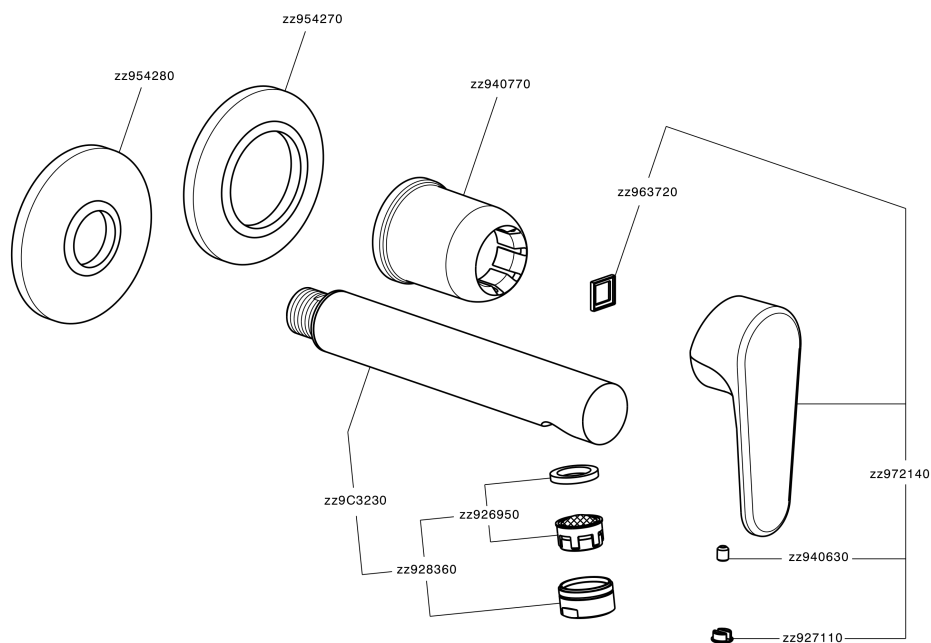

## Exposed part for single lever washbasin valve ALMA\_A3005511

A3005511

<https://en.cisal.it/exposed-part-for-single-lever-washbasin-valve-alma-a3005511>

2026-04-30