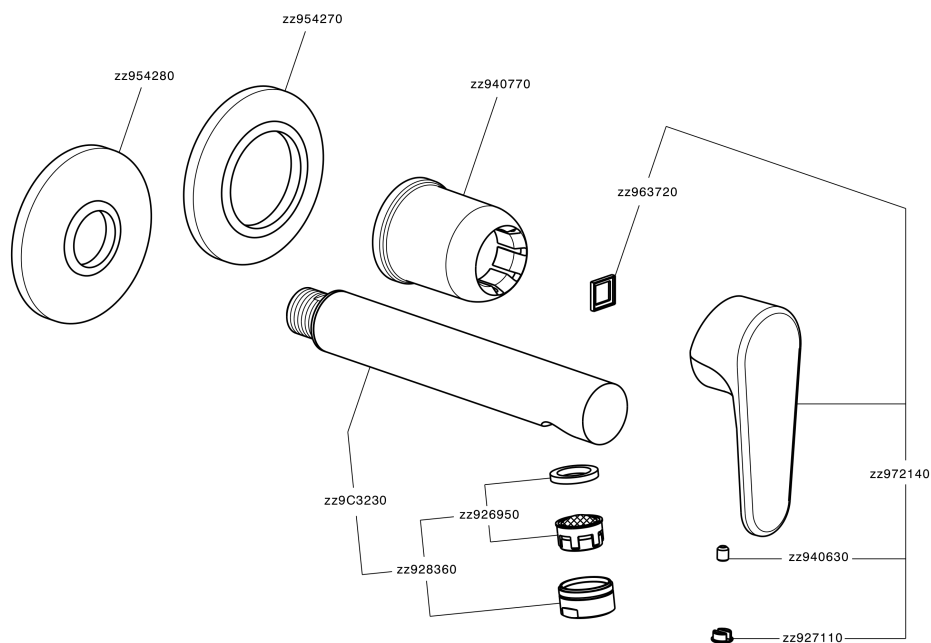

Exposed part for single lever washbasin valve ALMA_A3005511

A3005511

<https://en.cisal.it/exposed-part-for-single-lever-washbasin-valve-alma-a3005511>

2026-04-06