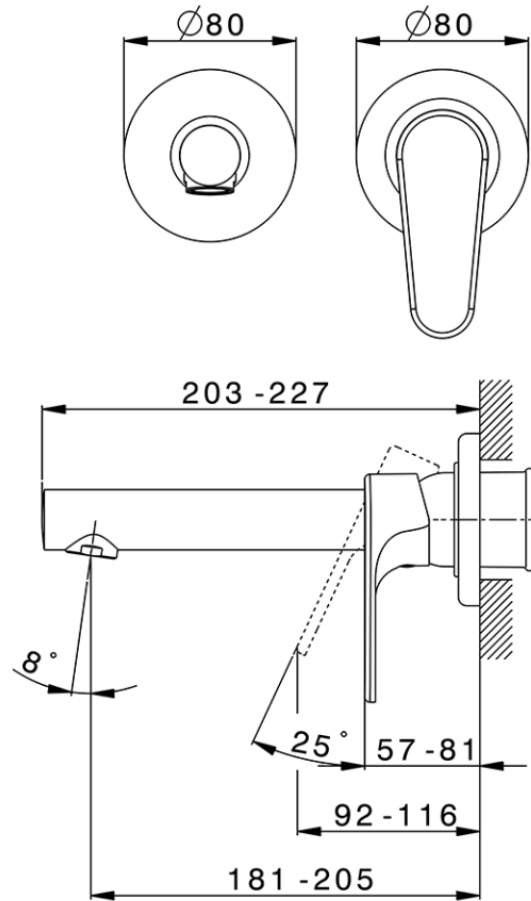

## Exposed part for single lever washbasin valve ALMA\_A3005511

A3005511

<https://en.cisal.it/exposed-part-for-single-lever-washbasin-valve-alma-a3005511>

2026-06-14