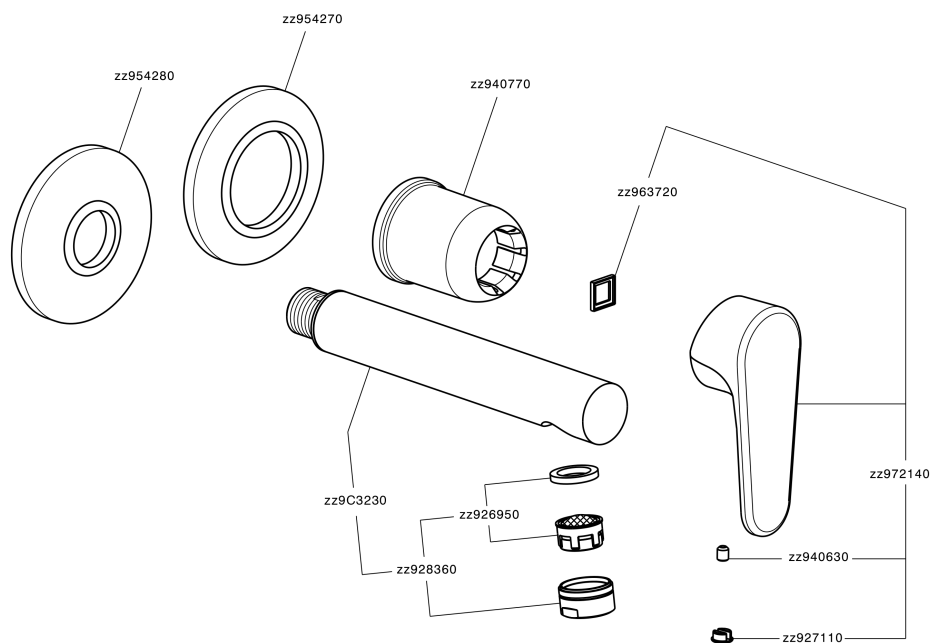

Exposed part for single lever washbasin valve ALMA_A3005511

MODEL **A3005511**

Exposed part for single lever washbasin valve, without concealed part, spout L.200 mm, for item Easy-Box ZA002450-ZA025510

AVAILABLE FINISHINGS

-  **21** 21 Chrome
-  **2F** 2F Brushed Nickel
-  **40** 40 Matt Black

CHARACTERISTICS

Installation **Concealed**
 Required concealed parts **ZA002450**

Exposed part for single lever washbasin valve ALMA_A3005511

A3005511

<https://en.cisal.it/exposed-part-for-single-lever-washbasin-valve-alma-a3005511>

2026-04-29