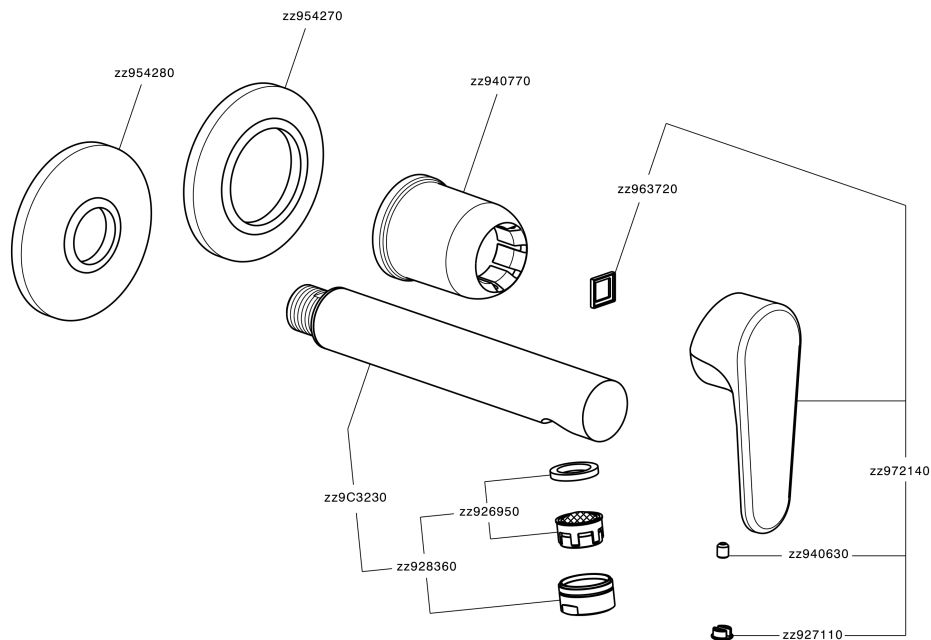

## Exposed part for single lever washbasin valve ALMA\_A3005511

MODEL **A3005511**

Exposed part for single lever washbasin valve, without concealed part, spout L.200 mm, for item Easy-Box ZA002450-ZA025510

### CHARACTERISTICS

Installation **Concealed**  
 Required concealed parts **ZA002450**

## Exposed part for single lever washbasin valve ALMA\_A3005511

A3005511

<https://en.cisal.it/exposed-part-for-single-lever-washbasin-valve-alma-a3005511>

2026-06-14