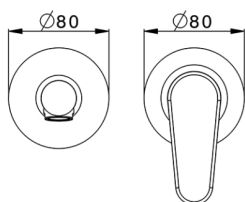

Exposed part for single lever washbasin valve ALMA_A3005511

MODEL **A3005511**

Exposed part for single lever washbasin valve, without concealed part, spout L.200 mm, for item Easy-Box ZA002450-ZA025510

AVAILABLE FINISHINGS

-  **21** 21 Chrome
-  **2F** 2F Brushed Nickel
-  **40** 40 Matt Black

CHARACTERISTICS

Installation **Concealed**
 Required concealed parts **ZA002450**

Exposed part for single lever washbasin valve ALMA_A3005511

A3005511

<https://en.cisal.it/exposed-part-for-single-lever-washbasin-valve-alma-a3005511>

2026-04-06