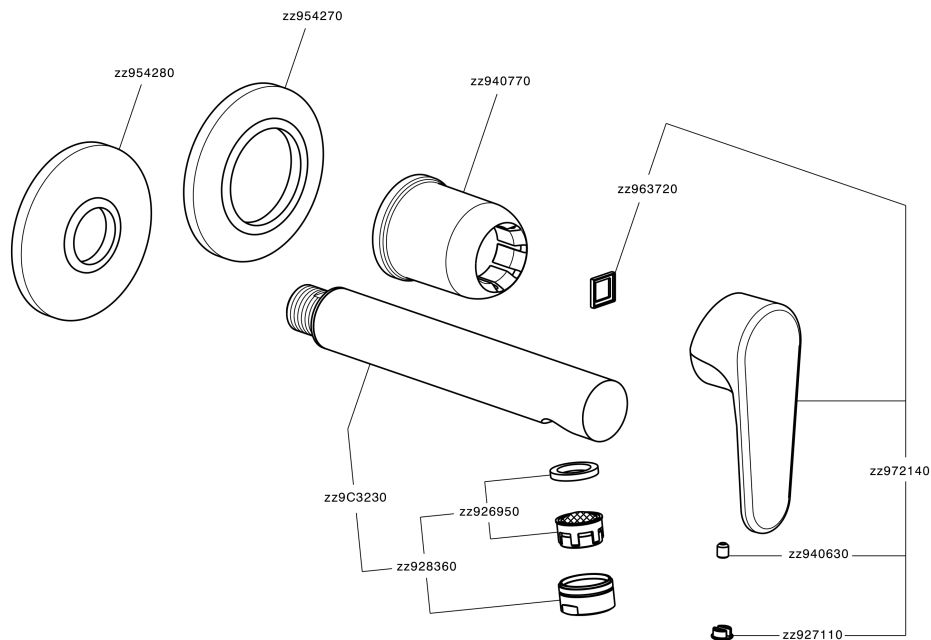

Exposed part for single lever washbasin valve ALMA_A3005511

A3005511

<https://en.cisal.it/exposed-part-for-single-lever-washbasin-valve-alma-a3005511>

2026-04-30