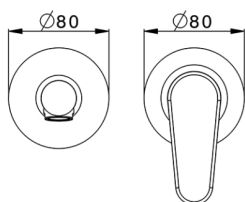

AVAILABLE FINISHINGS

- **21** 21 Chrome
- **2F** 2F Brushed Nickel
- **40** 40 Matt Black