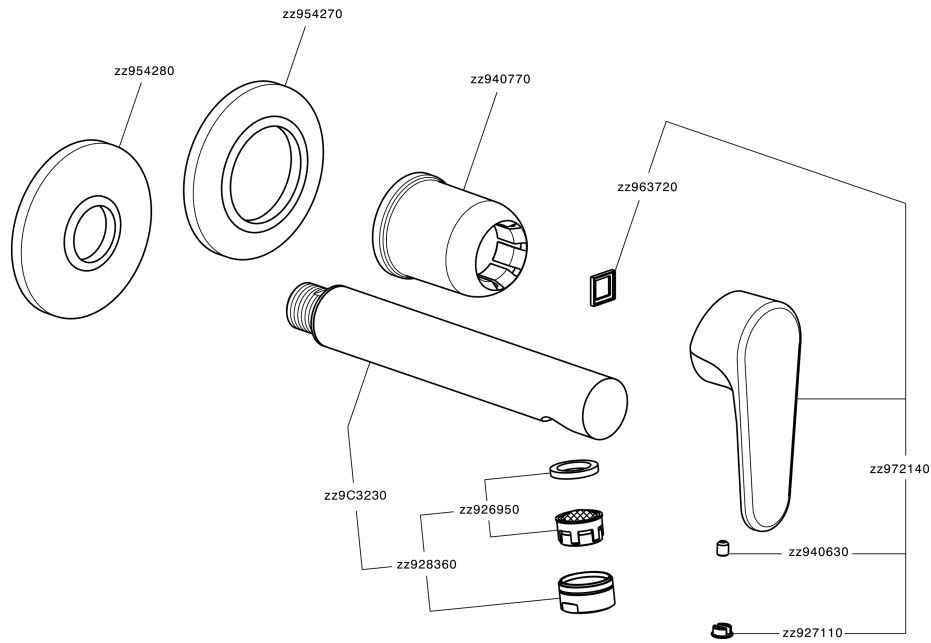

Exposed part for single lever washbasin valve ALMA_A3005511

MODEL **A3005511**

Exposed part for single lever washbasin valve, without concealed part, spout L.200 mm, for item Easy-Box ZA002450-ZA025510

AVAILABLE FINISHINGS

-  **21** 21 Chrome
-  **2F** 2F Brushed Nickel
-  **40** 40 Matt Black

CHARACTERISTICS

Installation **Concealed**
 Required concealed parts **ZA002450**

Exposed part for single lever washbasin valve ALMA_A3005511

A3005511

<https://en.cisal.it/exposed-part-for-single-lever-washbasin-valve-alma-a3005511>

2026-06-13