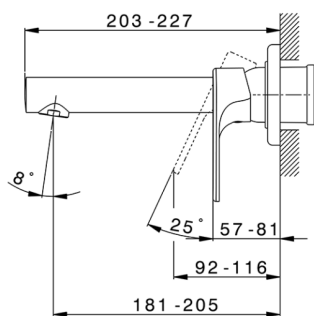

Exposed part for single lever washbasin valve ALMA_A3005511

MODEL **A3005511**

Exposed part for single lever washbasin valve, without concealed part, spout L.200 mm, for item Easy-Box ZA002450-ZA025510

AVAILABLE FINISHINGS

-  **21** 21 Chrome
-  **2F** 2F Brushed Nickel
-  **40** 40 Matt Black

CHARACTERISTICS

Installation **Concealed**
 Required concealed parts **ZA002450**

Exposed part for single lever washbasin valve ALMA_A3005511

A3005511

<https://en.cisal.it/exposed-part-for-single-lever-washbasin-valve-alma-a3005511>

2026-04-29