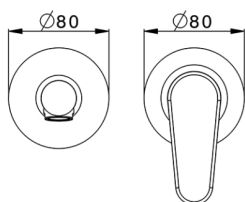

Exposed part for single lever washbasin valve ALMA_A3005511

MODEL **A3005511**

Exposed part for single lever washbasin valve, without concealed part, spout L.200 mm, for item Easy-Box ZA002450-ZA025510

AVAILABLE FINISHINGS

-  **21** 21 Chrome
-  **2F** 2F Brushed Nickel
-  **40** 40 Matt Black

CHARACTERISTICS

Installation **Concealed**
 Required concealed parts **ZA002450**

Exposed part for single lever washbasin valve ALMA_A3005511

A3005511

<https://en.cisal.it/exposed-part-for-single-lever-washbasin-valve-alma-a3005511>

2026-06-13