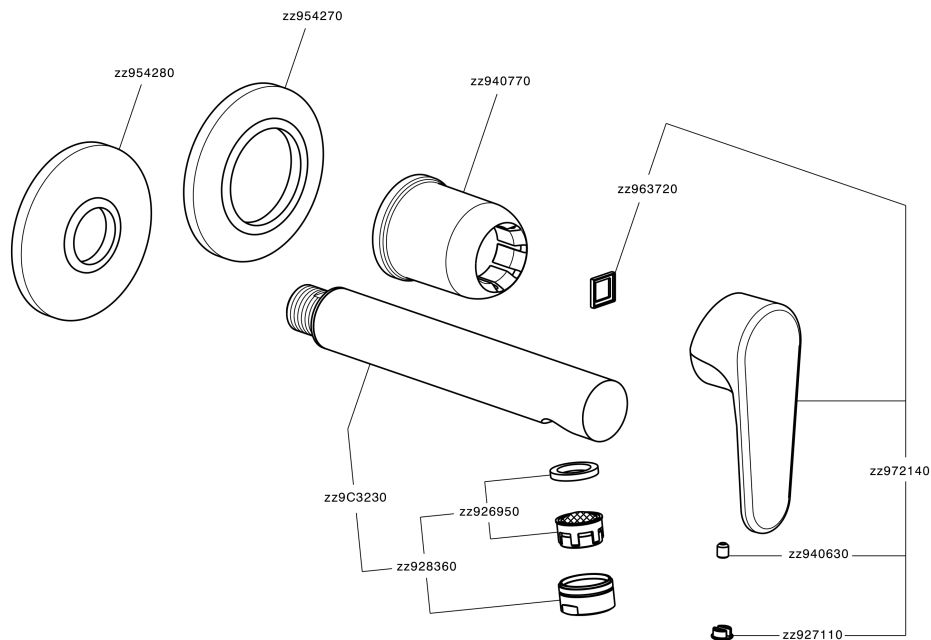

## Exposed part for single lever washbasin valve ALMA\_A3005511

MODEL **A3005511**

Exposed part for single lever washbasin valve, without concealed part, spout L.200 mm, for item Easy-Box ZA002450-ZA025510

### CHARACTERISTICS

Installation **Concealed**  
 Required concealed parts **ZA002450**

## Exposed part for single lever washbasin valve ALMA\_A3005511

A3005511

<https://en.cisal.it/exposed-part-for-single-lever-washbasin-valve-alma-a3005511>

2026-04-30