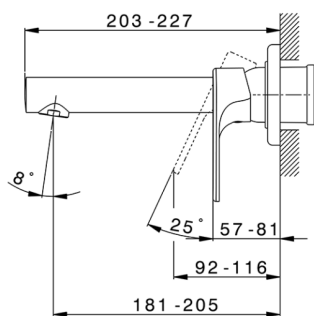

Exposed part for single lever washbasin valve ALMA_A3005511

MODEL **A3005511**

Exposed part for single lever washbasin valve, without concealed part, spout L.200 mm, for item Easy-Box ZA002450-ZA025510

AVAILABLE FINISHINGS

-  **21** 21 Chrome
-  **2F** 2F Brushed Nickel
-  **40** 40 Matt Black

CHARACTERISTICS

Installation **Concealed**
 Required concealed parts **ZA002450**

Exposed part for single lever washbasin valve ALMA_A3005511

A3005511

<https://en.cisal.it/exposed-part-for-single-lever-washbasin-valve-alma-a3005511>

2026-06-13