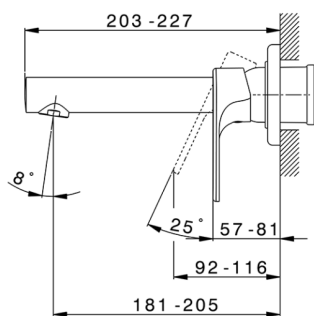

Exposed part for single lever washbasin valve ALMA_A3005511

MODEL **A3005511**

Exposed part for single lever washbasin valve, without concealed part, spout L.200 mm, for item Easy-Box ZA002450-ZA025510

AVAILABLE FINISHINGS

-  **21** 21 Chrome
-  **2F** 2F Brushed Nickel
-  **40** 40 Matt Black

CHARACTERISTICS

Installation **Concealed**
 Required concealed parts **ZA002450**

Exposed part for single lever washbasin valve ALMA_A3005511

A3005511

<https://en.cisal.it/exposed-part-for-single-lever-washbasin-valve-alma-a3005511>

2026-04-06