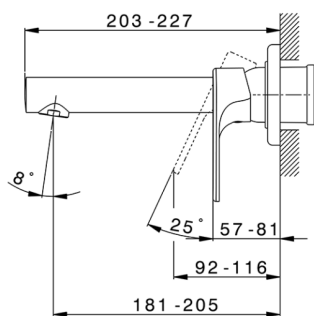

CHARACTERISTICS

Installation **Concealed**
Required concealed parts **ZA002450**