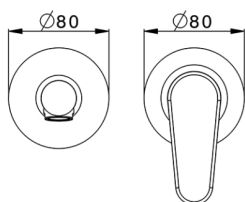

Exposed part for single lever washbasin valve ALMA_A3005511

MODEL **A3005511**

Exposed part for single lever washbasin valve, without concealed part, spout L.200 mm, for item Easy-Box ZA002450-ZA025510

AVAILABLE FINISHINGS

-  **21** 21 Chrome
-  **2F** 2F Brushed Nickel
-  **40** 40 Matt Black

CHARACTERISTICS

Installation **Concealed**
 Required concealed parts **ZA002450**

Exposed part for single lever washbasin valve ALMA_A3005511

A3005511

<https://en.cisal.it/exposed-part-for-single-lever-washbasin-valve-alma-a3005511>

2026-04-29