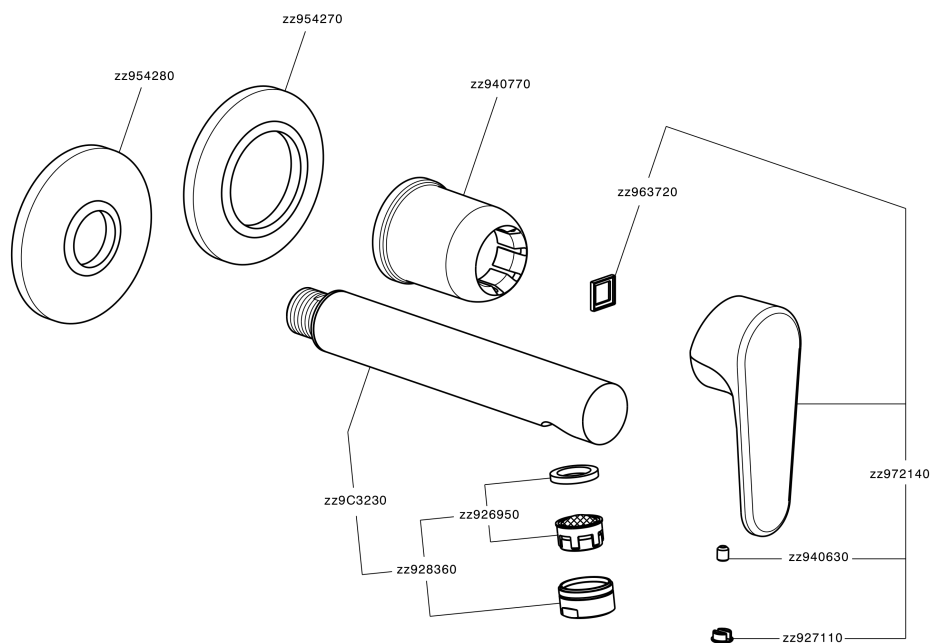

Exposed part for single lever washbasin valve ALMA_A3005511

A3005511

<https://en.cisal.it/exposed-part-for-single-lever-washbasin-valve-alma-a3005511>

2026-04-29