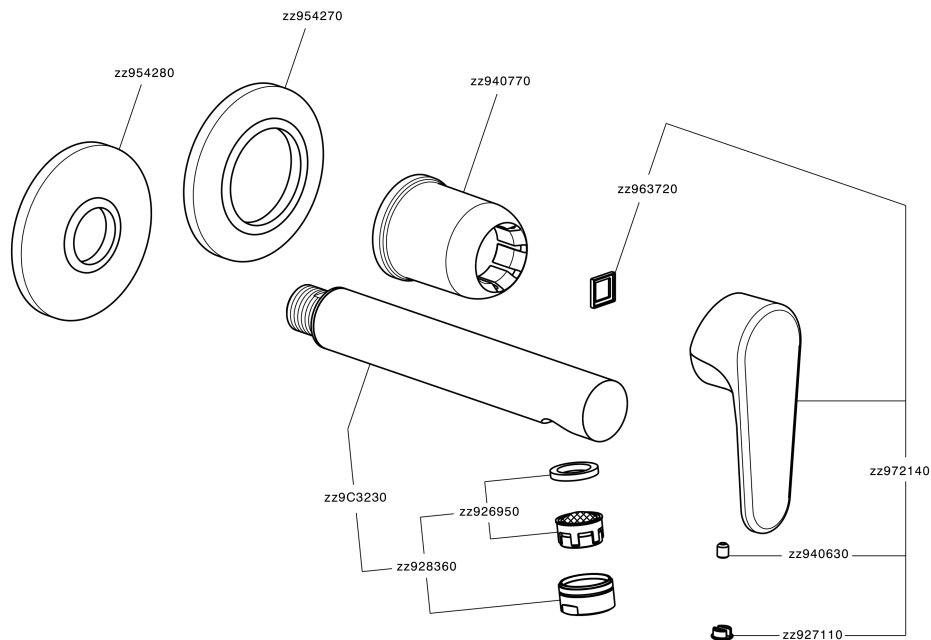

Exposed part for single lever washbasin valve ALMA_A3005511

A3005511

<https://en.cisal.it/exposed-part-for-single-lever-washbasin-valve-alma-a3005511>

2026-05-20