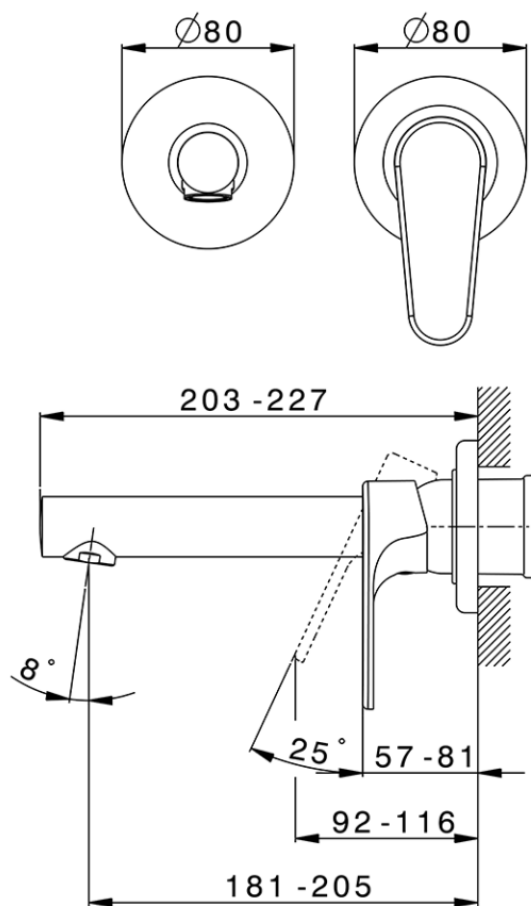

Exposed part for single lever washbasin valve ALMA_A3005511

A3005511

<https://en.cisal.it/exposed-part-for-single-lever-washbasin-valve-alma-a3005511>

2026-04-29