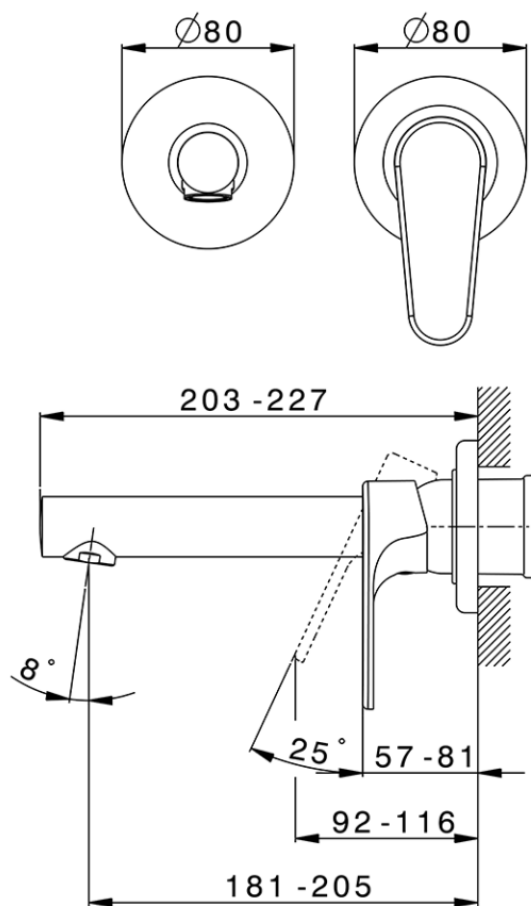

Exposed part for single lever washbasin valve ALMA_A3005511

A3005511

<https://en.cisal.it/exposed-part-for-single-lever-washbasin-valve-alma-a3005511>

2026-06-13