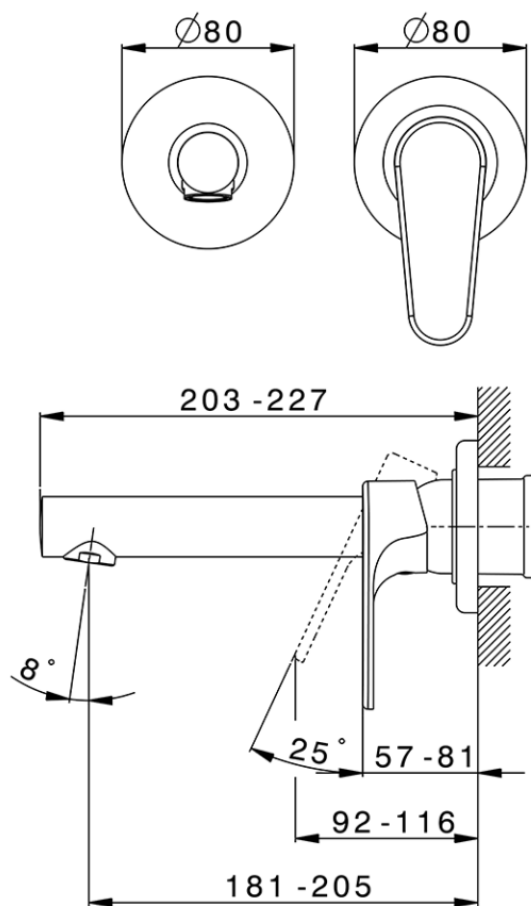

Exposed part for single lever washbasin valve ALMA_A3005511

A3005511

<https://en.cisal.it/exposed-part-for-single-lever-washbasin-valve-alma-a3005511>

2026-05-20