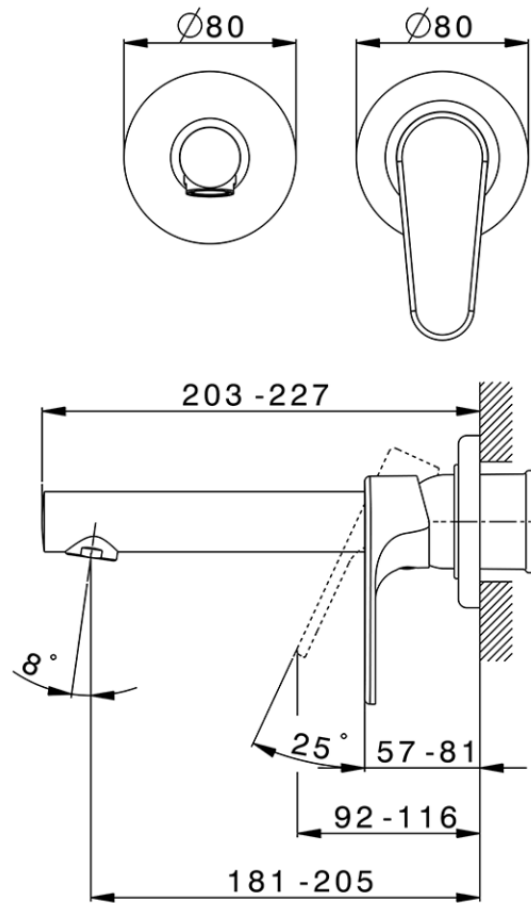

Exposed part for single lever washbasin valve ALMA_A3005511

A3005511

<https://en.cisal.it/exposed-part-for-single-lever-washbasin-valve-alma-a3005511>

2026-06-16