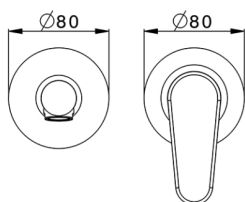

Exposed part for single lever washbasin valve ALMA_A3005511

MODEL **A3005511**

Exposed part for single lever washbasin valve, without concealed part, spout L.200 mm, for item Easy-Box ZA002450-ZA025510

AVAILABLE FINISHINGS

-  **21** 21 Chrome
-  **2F** 2F Brushed Nickel
-  **40** 40 Matt Black

CHARACTERISTICS

Installation **Concealed**
 Required concealed parts **ZA002450**

Exposed part for single lever washbasin valve ALMA_A3005511

A3005511

<https://en.cisal.it/exposed-part-for-single-lever-washbasin-valve-alma-a3005511>

2026-06-14