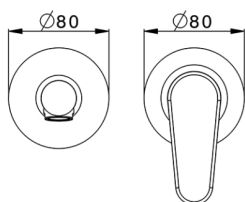

Exposed part for single lever washbasin valve ALMA_A3005511

MODEL **A3005511**

Exposed part for single lever washbasin valve, without concealed part, spout L.200 mm, for item Easy-Box ZA002450-ZA025510

AVAILABLE FINISHINGS

-  **21** 21 Chrome
-  **2F** 2F Brushed Nickel
-  **40** 40 Matt Black

CHARACTERISTICS

Installation **Concealed**
 Required concealed parts **ZA002450**

Exposed part for single lever washbasin valve ALMA_A3005511

A3005511

<https://en.cisal.it/exposed-part-for-single-lever-washbasin-valve-alma-a3005511>

2026-04-30