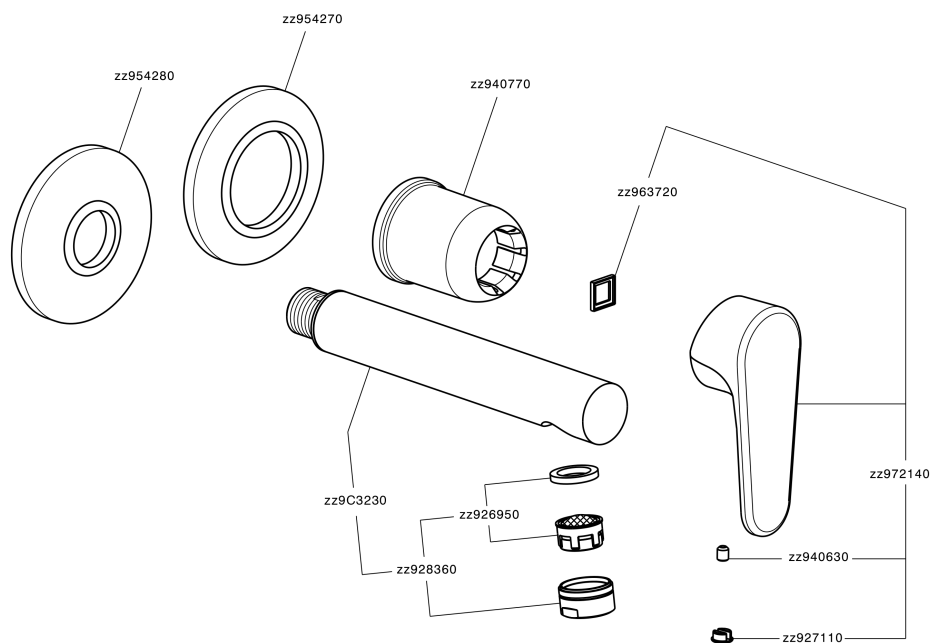

Exposed part for single lever washbasin valve ALMA_A3005511

MODEL **A3005511**

Exposed part for single lever washbasin valve, without concealed part, spout L.200 mm, for item Easy-Box ZA002450-ZA025510

AVAILABLE FINISHINGS

-  **21** 21 Chrome
-  **2F** 2F Brushed Nickel
-  **40** 40 Matt Black

CHARACTERISTICS

Installation **Concealed**
 Required concealed parts **ZA002450**

Exposed part for single lever washbasin valve ALMA_A3005511

A3005511

<https://en.cisal.it/exposed-part-for-single-lever-washbasin-valve-alma-a3005511>

2026-06-14