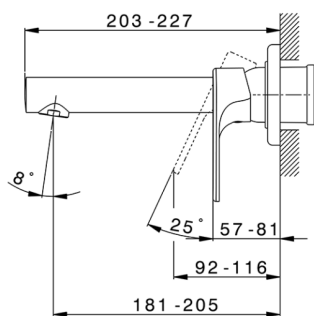

Exposed part for single lever washbasin valve ALMA_A3005511

MODEL **A3005511**

Exposed part for single lever washbasin valve, without concealed part, spout L.200 mm, for item Easy-Box ZA002450-ZA025510

AVAILABLE FINISHINGS

-  **21** 21 Chrome
-  **2F** 2F Brushed Nickel
-  **40** 40 Matt Black

CHARACTERISTICS

Installation **Concealed**
 Required concealed parts **ZA002450**

Exposed part for single lever washbasin valve ALMA_A3005511

A3005511

<https://en.cisal.it/exposed-part-for-single-lever-washbasin-valve-alma-a3005511>

2026-06-14