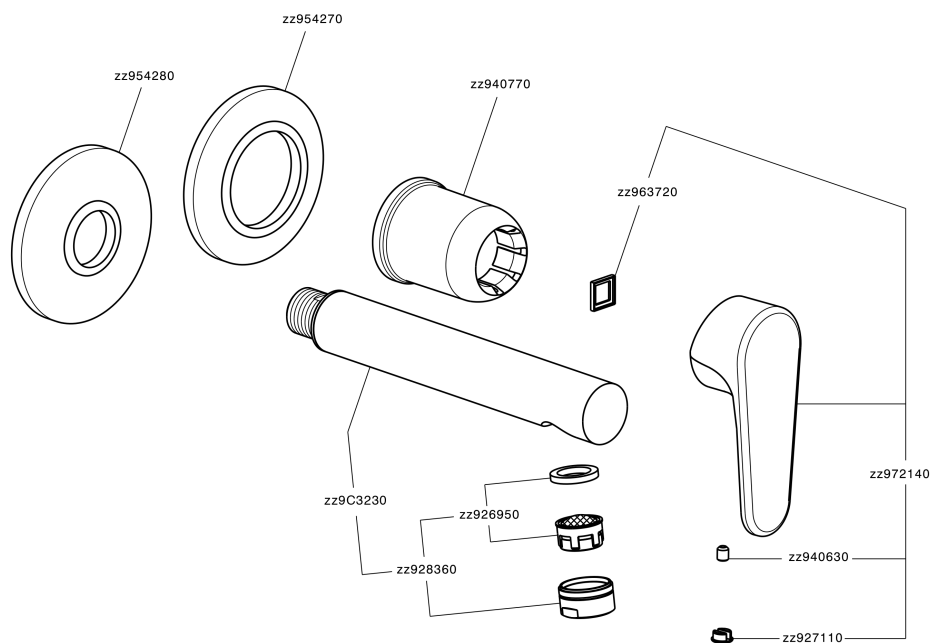

Exposed part for single lever washbasin valve ALMA_A3005511

MODEL **A3005511**

Exposed part for single lever washbasin valve, without concealed part, spout L.200 mm, for item Easy-Box ZA002450-ZA025510

AVAILABLE FINISHINGS

-  **21** 21 Chrome
-  **2F** 2F Brushed Nickel
-  **40** 40 Matt Black

CHARACTERISTICS

Installation **Concealed**
 Required concealed parts **ZA002450**

Exposed part for single lever washbasin valve ALMA_A3005511

A3005511

<https://en.cisal.it/exposed-part-for-single-lever-washbasin-valve-alma-a3005511>

2026-04-06