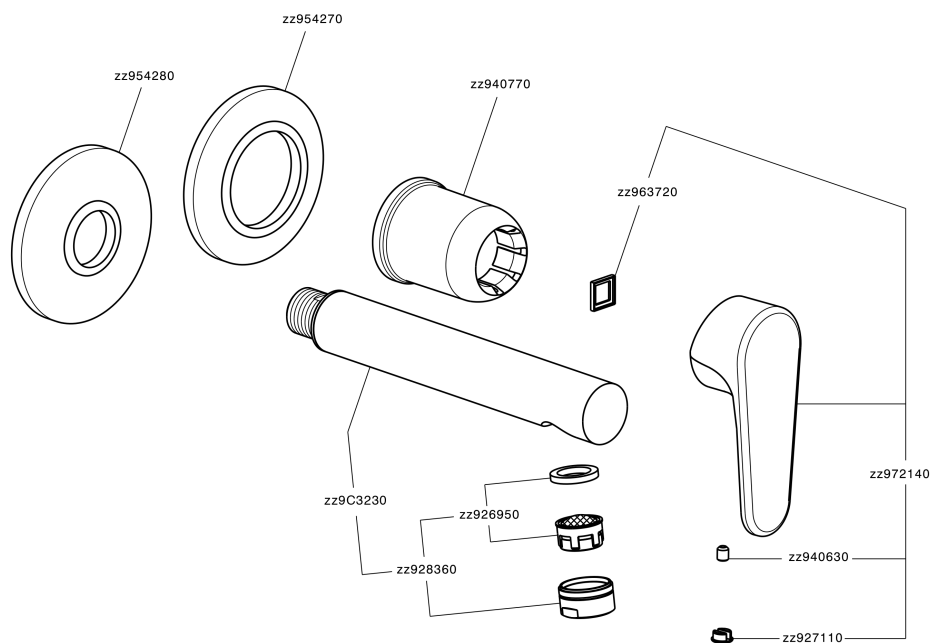

Exposed part for single lever washbasin valve ALMA_A3005511

MODEL **A3005511**

Exposed part for single lever washbasin valve, without concealed part, spout L.200 mm, for item Easy-Box ZA002450-ZA025510

AVAILABLE FINISHINGS

-  **21** 21 Chrome
-  **2F** 2F Brushed Nickel
-  **40** 40 Matt Black

CHARACTERISTICS

Installation **Concealed**
 Required concealed parts **ZA002450**

Exposed part for single lever washbasin valve ALMA_A3005511

A3005511

<https://en.cisal.it/exposed-part-for-single-lever-washbasin-valve-alma-a3005511>

2026-04-30