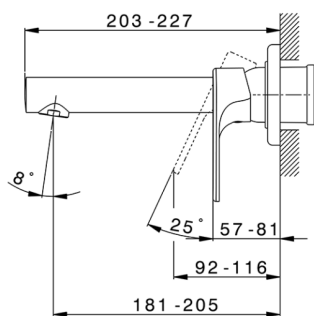

Exposed part for single lever washbasin valve ALMA_A3005511

MODEL **A3005511**

Exposed part for single lever washbasin valve, without concealed part, spout L.200 mm, for item Easy-Box ZA002450-ZA025510

AVAILABLE FINISHINGS

-  **21** 21 Chrome
-  **2F** 2F Brushed Nickel
-  **40** 40 Matt Black

CHARACTERISTICS

Installation **Concealed**
 Required concealed parts **ZA002450**

Exposed part for single lever washbasin valve ALMA_A3005511

A3005511

<https://en.cisal.it/exposed-part-for-single-lever-washbasin-valve-alma-a3005511>

2026-04-30