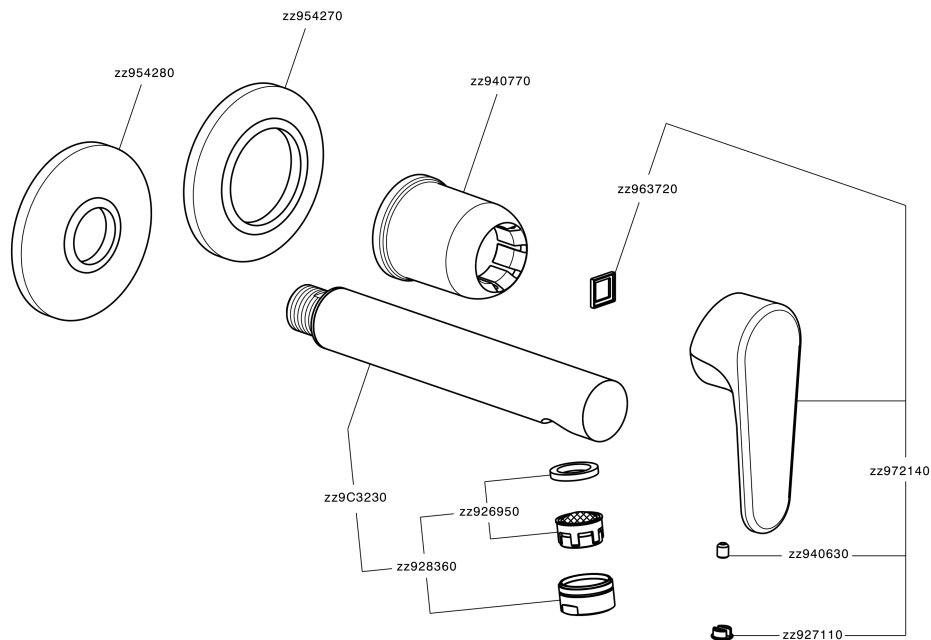

Exposed part for single lever washbasin valve ALMA_A3005511

A3005511

<https://en.cisal.it/exposed-part-for-single-lever-washbasin-valve-alma-a3005511>

2026-06-14