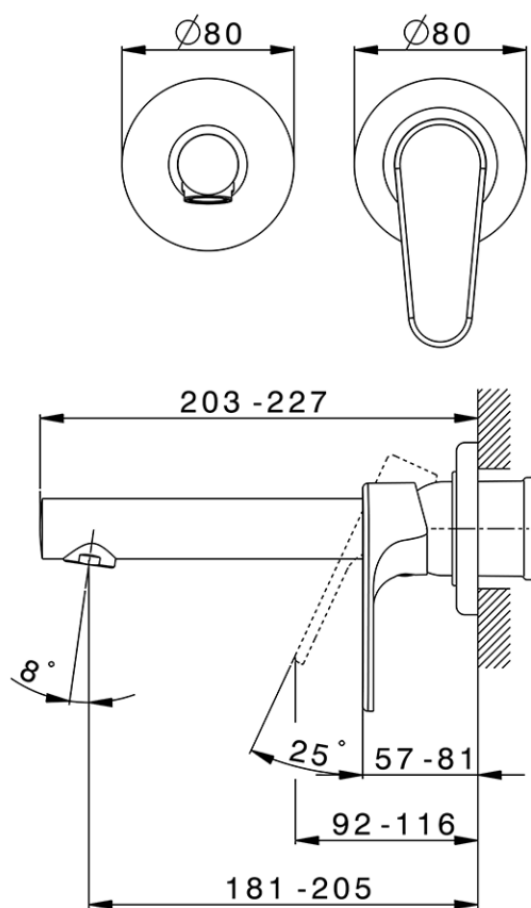

## Exposed part for single lever washbasin valve ALMA\_A3005511

A3005511

<https://en.cisal.it/exposed-part-for-single-lever-washbasin-valve-alma-a3005511>

2026-04-30