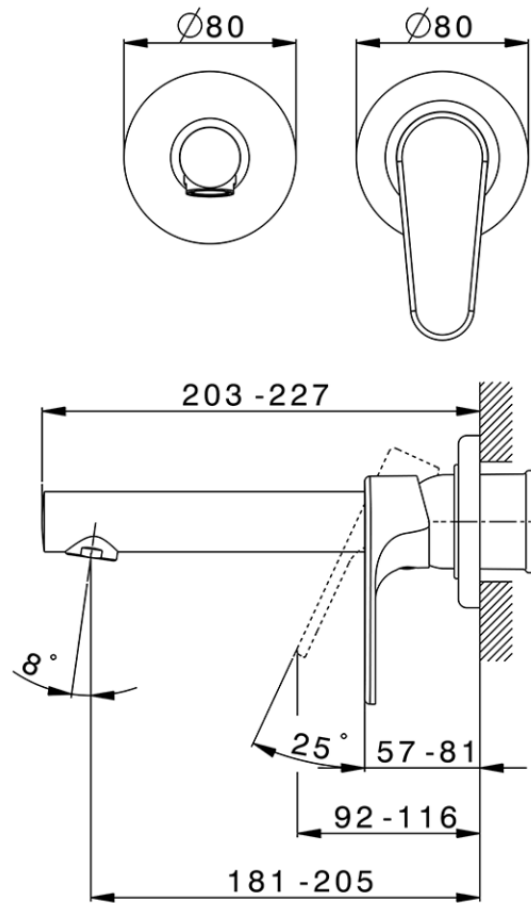

Exposed part for single lever washbasin valve ALMA_A3005511

A3005511

<https://en.cisal.it/exposed-part-for-single-lever-washbasin-valve-alma-a3005511>

2026-04-06