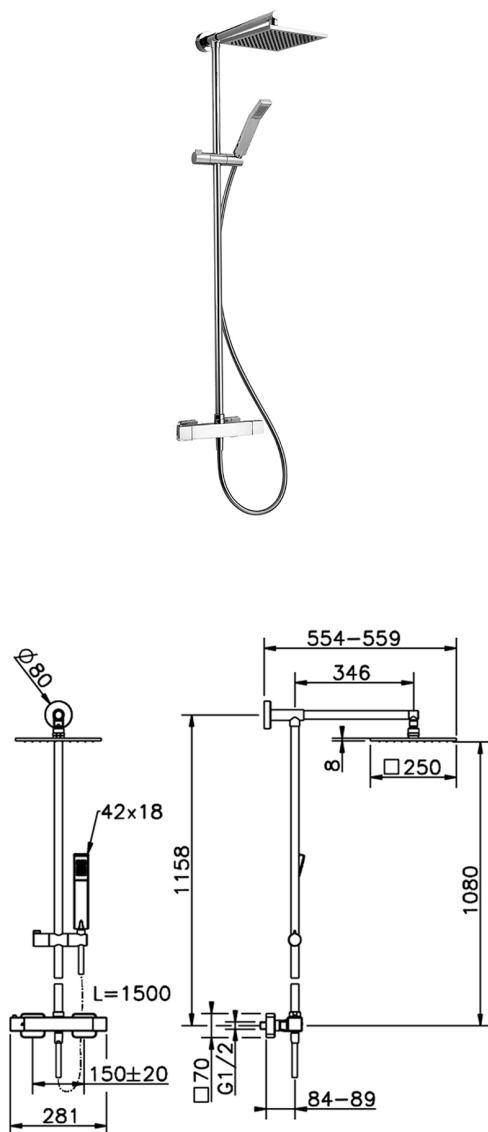

## Thermostatic shower column, 2-functions SHOWER COLUMNS\_RAC78010

MODEL **RAC78010**

Thermostatic shower column, 2-functions, 2 outlet devia stop, not adjustable riser column, sliding handshower holder, 42x18 mm ABS Quad one spray handshower, 250x250 mm BRASS square showerhead, 150 cm smooth SILVERFLEX Flexible Hose

AVAILABLE FINISHINGS

CHARACTERISTICS

Cartridge Spare Parts **22.04A.AR - ZZ97279004**

**Argo 2 (long filter) Thermostatic Valve**

### DeviaStop

The Cisal Devia Stop technology allows to adjust the water flow and to direct it to the selected output point (overhead soaker, hand shower, etc).

### SafeTouch

The Cisal SafeTouch system maintains the mixer body cool to the touch during operation.