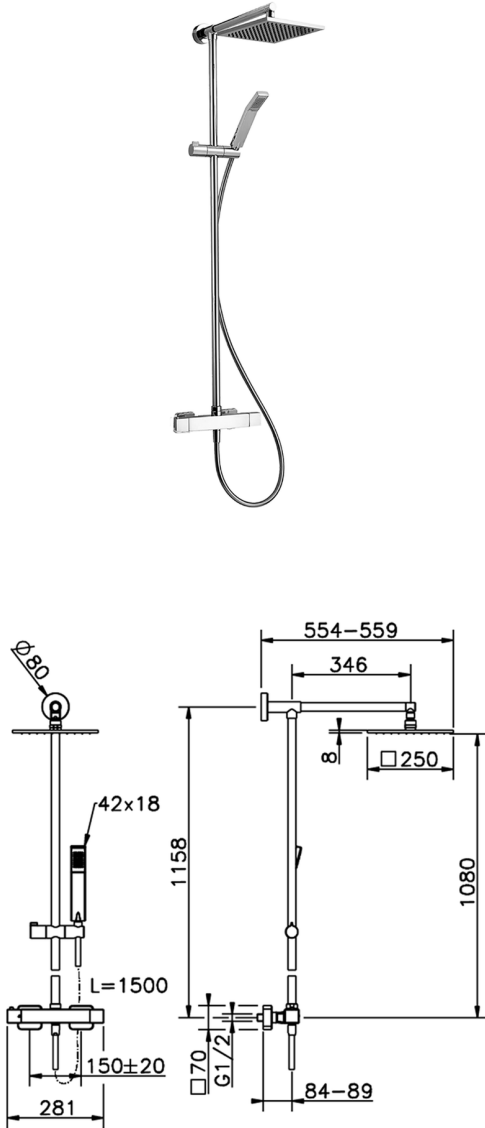

Thermostatic shower column, 2-functions SHOWER COLUMNS_RAC78010

MODEL **RAC78010**

Thermostatic shower column, 2-functions, 2 outlet deviasstop, not adjustable riser column, sliding handshower holder, 42x18 mm ABS Quad one spray handshower, 250x250 mm BRASS square showerhead, 150 cm smooth SILVERFLEX Flexible Hose

AVAILABLE FINISHINGS

CHARACTERISTICS

Cartridge Spare Parts **22.04A.AR - ZZ97279004**

Argo 2 (long filter) Thermostatic Valve

DeviaStop

The Cisal Devia Stop technology allows to adjust the water flow and to direct it to the selected output point (overhead soaker, hand shower, etc).

SafeTouch

The Cisal SafeTouch system maintains the mixer body cool to the touch during operation.

Thermostatic

The Cisal thermostatic is your personal water manager, helping you to handle, control and save water and energy.