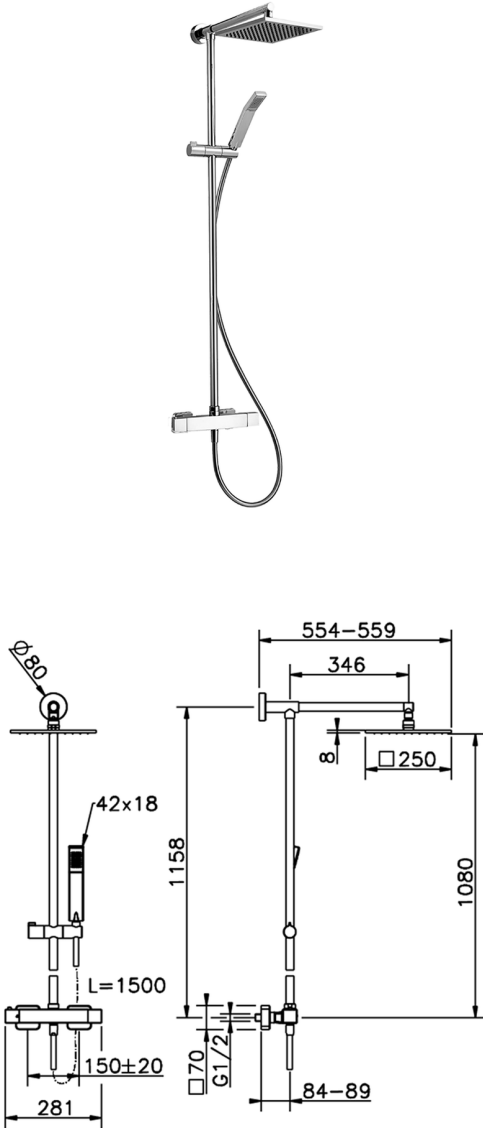

Thermostatic shower column, 2-functions **SHOWER COLUMNS_RAC78010**

MODEL **RAC78010**

Thermostatic shower column, 2-functions, 2 outlet devia stop, not adjustable riser column, sliding handshower holder, 42x18 mm ABS Quad one spray handshower, 250x250 mm BRASS square showerhead, 150 cm smooth SILVERFLEX Flexible Hose

AVAILABLE FINISHINGS

CHARACTERISTICS

Cartridge Spare Parts **22.04A.AR - ZZ97279004**

Argo 2 (long filter) Thermostatic Valve

DeviaStop

The Cisal Devia Stop technology allows to adjust the water flow and to direct it to the selected output point (overhead soaker, hand shower, etc).

SafeTouch

The Cisal SafeTouch system maintains the mixer body cool to the touch during operation.

Thermostatic

The Cisal thermostatic is your personal water manager, helping you to handle, control and save water and energy.