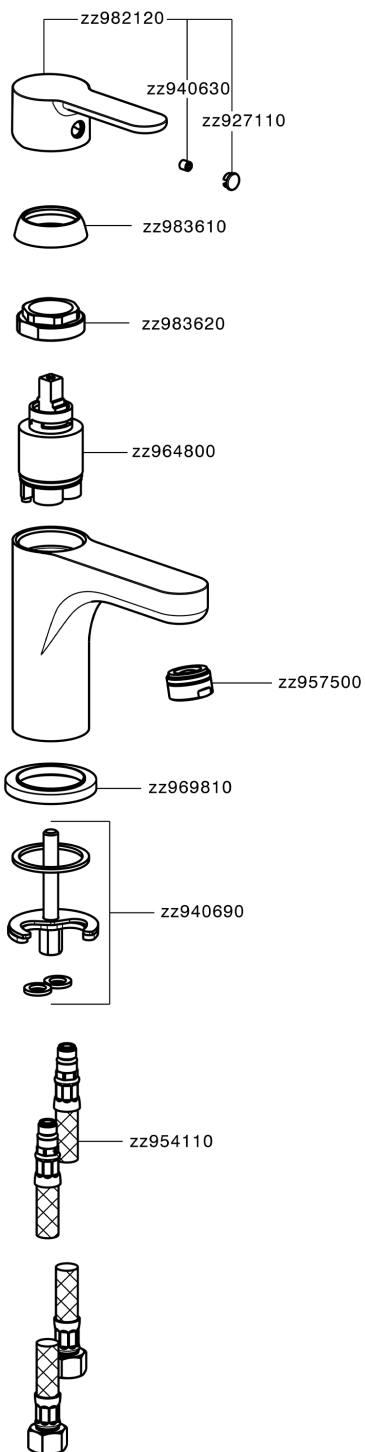

Single lever washbasin mixer large EnergySave TENDER_C2000505

C2000505

<https://en.cisal.it/single-lever-washbasin-mixer-large-energysave-tender-c2000505>

2024-12-22