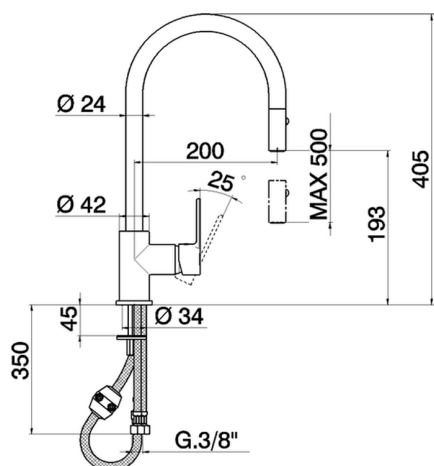

Single lever sink mixer ES with pull out handspray KITCHEN_C2000575

MODEL **C2000575**

Single lever sink mixer ES with pull out handspray, swivel spout, 2 sprays handshower, Nylon 175 cm. Flexible hoses

AVAILABLE FINISHINGS

CHARACTERISTICS

Cartridge Spare Parts **ZZ95409000**

35 mm Cartridge

EcoStop

EcoStop feature limits water flow to approximately 50% of maximum output with one point of resistance on setting. Push slightly past the middle stop only when full water output is required. This will save water up to 50%.

EnergySave

Thanks to the EnergySave device, only cold water will be drawn if the lever is operated in the central position, so that the water heater will not be engaged and no hot water wasted, leading to considerable savings in energy and costs. The temperature can be adjusted by rotating the lever to the left, until the desired temperature is reached.

Single lever sink mixer ES with pull out handspray KITCHEN_C2000575

C2000575

<https://en.cisal.it/single-lever-sink-mixer-es-with-pull-out-handspray-kitchen-c2000575>

2026-06-30