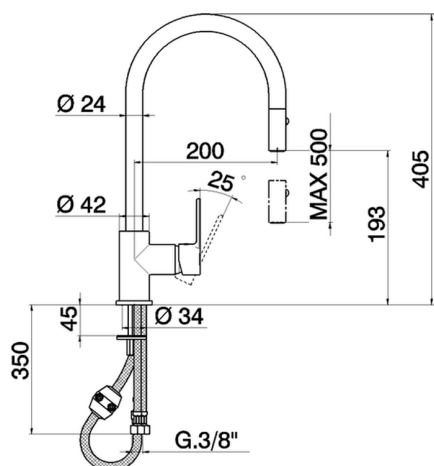

Single lever sink mixer ES with pull out handspray KITCHEN_C2000575

MODEL **C2000575**

Single lever sink mixer ES with pull out handspray, swivel spout, 2 sprays handshower, Nylon 175 cm. Flexible hoses

AVAILABLE FINISHINGS

CHARACTERISTICS

Cartridge Spare Parts **ZZ95409000**

35 mm Cartridge

EcoStop

EcoStop feature limits water flow to approximately 50% of maximum output with one point of resistance on setting. Push slightly past the middle stop only when full water output is required. This will save water up to 50%.

EnergySave

Thanks to the EnergySave device, only cold water will be drawn if the lever is operated in the central position, so that the water heater will not be engaged and no hot water wasted, leading to considerable savings in energy and costs. The temperature can be adjusted by rotating the lever to the left, until the desired temperature is reached.

Single lever sink mixer ES with pull out handspray KITCHEN_C2000575

C2000575

<https://en.cisal.it/single-lever-sink-mixer-es-with-pull-out-handspray-kitchen-c2000575>

2026-04-06