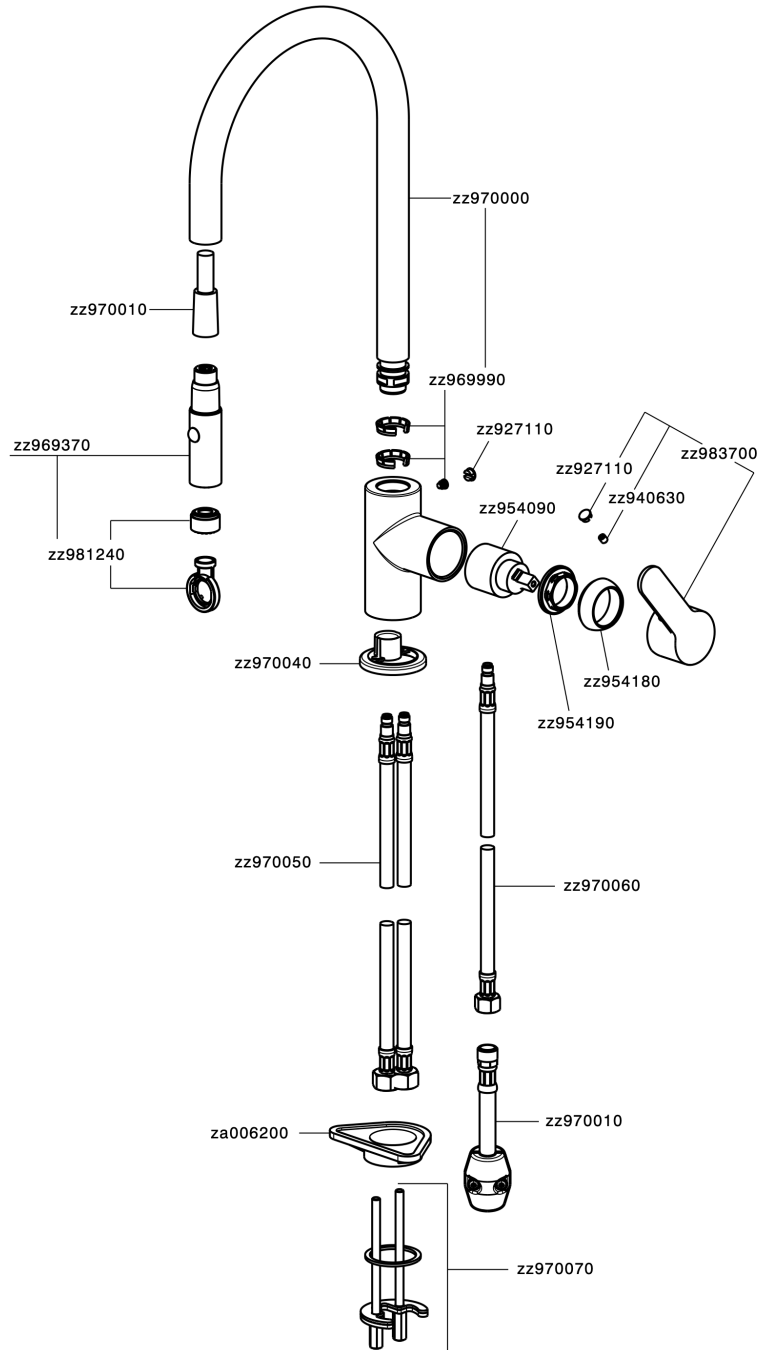

Single lever sink mixer ES with pull out handspray KITCHEN_C2000575

MODEL **C2000575**

Single lever sink mixer ES with pull out handspray, swivel spout, 2 sprays handshower, Nylon 175 cm. Flexible hoses

AVAILABLE FINISHINGS

CHARACTERISTICS

Cartridge Spare Parts **ZZ95409000**

35 mm Cartridge

EcoStop

EcoStop feature limits water flow to approximately 50% of maximum output with one point of resistance on setting. Push slightly past the middle stop only when full water output is required. This will save water up to 50%.

EnergySave

Thanks to the EnergySave device, only cold water will be drawn if the lever is operated in the central position, so that the water heater will not be engaged and no hot water wasted, leading to considerable savings in energy and costs. The temperature can be adjusted by rotating the lever to the left, until the desired temperature is reached.

Single lever sink mixer ES with pull out handspray KITCHEN_C2000575

C2000575

<https://en.cisal.it/single-lever-sink-mixer-es-with-pull-out-handspray-kitchen-c2000575>

2026-05-17