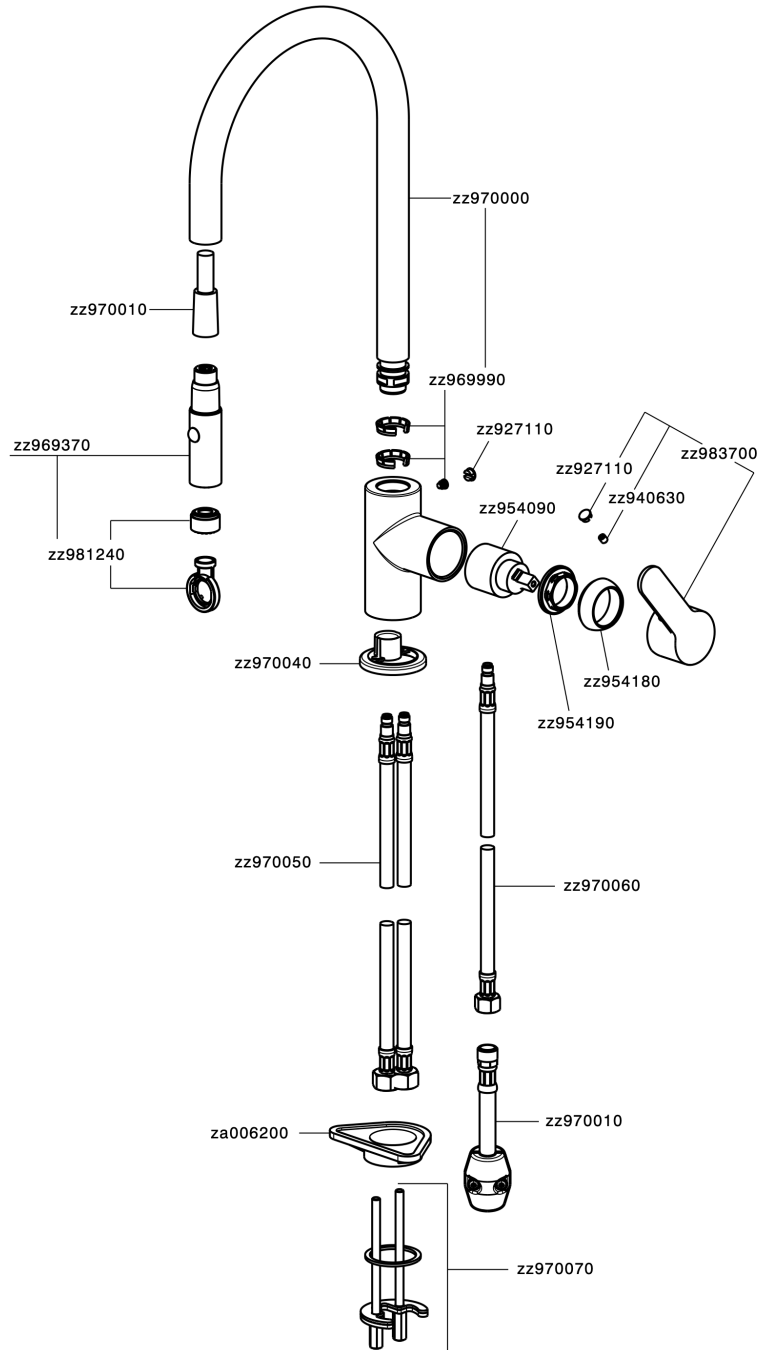

Single lever sink mixer ES with pull out handspray KITCHEN_C2000575

MODEL **C2000575**

Single lever sink mixer ES with pull out handspray, swivel spout, 2 sprays handshower, Nylon 175 cm. Flexible hoses

AVAILABLE FINISHINGS

CHARACTERISTICS

Cartridge Spare Parts **ZZ95409000**

35 mm Cartridge

EcoStop

EcoStop feature limits water flow to approximately 50% of maximum output with one point of resistance on setting. Push slightly past the middle stop only when full water output is required. This will save water up to 50%.

EnergySave

Thanks to the EnergySave device, only cold water will be drawn if the lever is operated in the central position, so that the water heater will not be engaged and no hot water wasted, leading to considerable savings in energy and costs. The temperature can be adjusted by rotating the lever to the left, until the desired temperature is reached.

Single lever sink mixer ES with pull out handspray KITCHEN_C2000575

C2000575

<https://en.cisal.it/single-lever-sink-mixer-es-with-pull-out-handspray-kitchen-c2000575>

2026-06-30