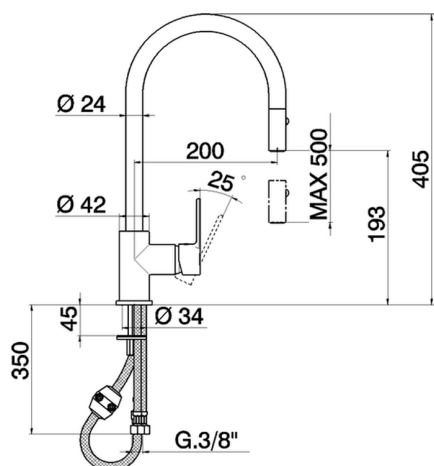

Single lever sink mixer ES with pull out handspray KITCHEN_C2000575

MODEL **C2000575**

Single lever sink mixer ES with pull out handspray, swivel spout, 2 sprays handshower, Nylon 175 cm. Flexible hoses

AVAILABLE FINISHINGS

CHARACTERISTICS

Cartridge Spare Parts **ZZ95409000**

35 mm Cartridge

EcoStop

EcoStop feature limits water flow to approximately 50% of maximum output with one point of resistance on setting. Push slightly past the middle stop only when full water output is required. This will save water up to 50%.

EnergySave

Thanks to the EnergySave device, only cold water will be drawn if the lever is operated in the central position, so that the water heater will not be engaged and no hot water wasted, leading to considerable savings in energy and costs. The temperature can be adjusted by rotating the lever to the left, until the desired temperature is reached.

Single lever sink mixer ES with pull out handspray KITCHEN_C2000575

C2000575

<https://en.cisal.it/single-lever-sink-mixer-es-with-pull-out-handspray-kitchen-c2000575>

2026-05-17