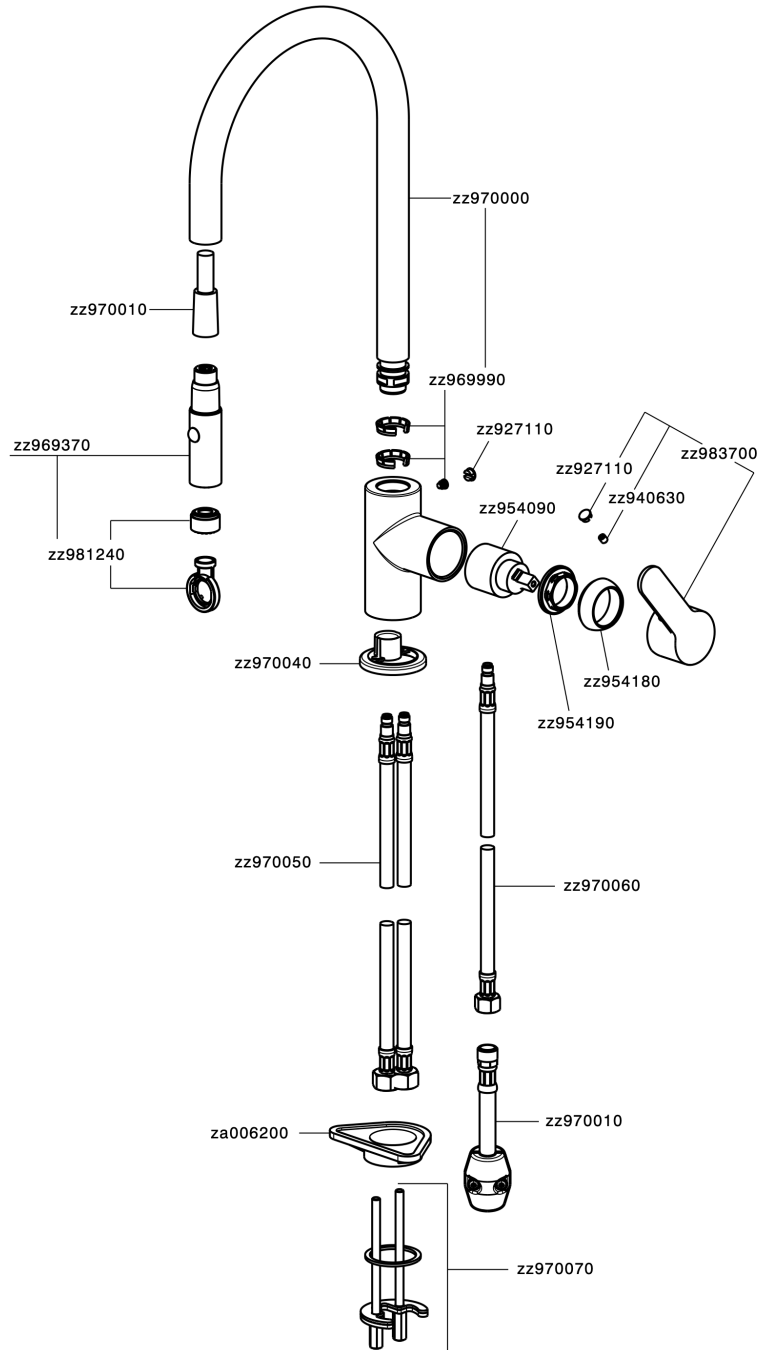

Single lever sink mixer ES with pull out handspray KITCHEN_C2000575

MODEL **C2000575**

Single lever sink mixer ES with pull out handspray, swivel spout, 2 sprays handshower, Nylon 175 cm. Flexible hoses

AVAILABLE FINISHINGS

CHARACTERISTICS

Cartridge Spare Parts **ZZ95409000**

35 mm Cartridge

EcoStop

EcoStop feature limits water flow to approximately 50% of maximum output with one point of resistance on setting. Push slightly past the middle stop only when full water output is required. This will save water up to 50%.

EnergySave

Thanks to the EnergySave device, only cold water will be drawn if the lever is operated in the central position, so that the water heater will not be engaged and no hot water wasted, leading to considerable savings in energy and costs. The temperature can be adjusted by rotating the lever to the left, until the desired temperature is reached.

Single lever sink mixer ES with pull out handspray KITCHEN_C2000575

C2000575

<https://en.cisal.it/single-lever-sink-mixer-es-with-pull-out-handspray-kitchen-c2000575>

2026-06-08