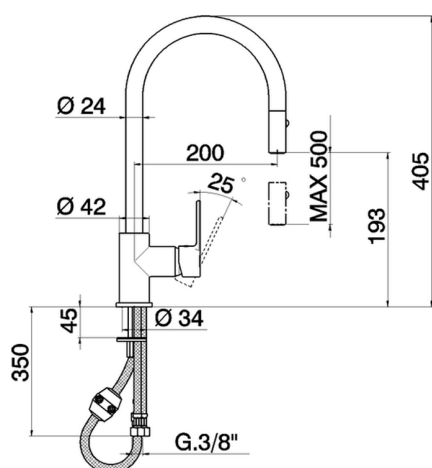

Single lever sink mixer ES with pull out handspray KITCHEN_C2000575

MODEL **C2000575**

Single lever sink mixer ES with pull out handspray, swivel spout, 2 sprays handshower, Nylon 175 cm. Flexible hoses

AVAILABLE FINISHINGS

CHARACTERISTICS

Cartridge Spare Parts **ZZ95409000**

35 mm Cartridge

EcoStop

EcoStop feature limits water flow to approximately 50% of maximum output with one point of resistance on setting. Push slightly past the middle stop only when full water output is required. This will save water up to 50%.

EnergySave

Thanks to the EnergySave device, only cold water will be drawn if the lever is operated in the central position, so that the water heater will not be engaged and no hot water wasted, leading to considerable savings in energy and costs. The temperature can be adjusted by rotating the lever to the left, until the desired temperature is reached.

Single lever sink mixer ES with pull out handspray KITCHEN_C2000575

C2000575

<https://en.cisal.it/single-lever-sink-mixer-es-with-pull-out-handspray-kitchen-c2000575>

2026-04-26