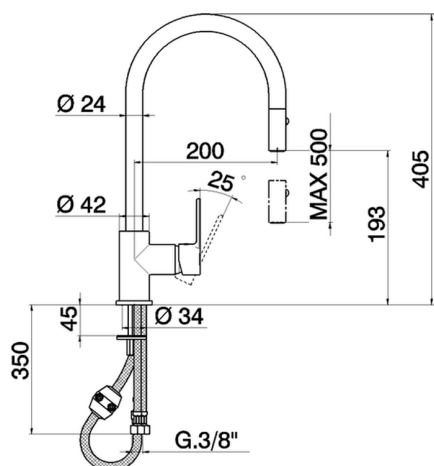

Single lever sink mixer ES with pull out handspray KITCHEN_C2000575

MODEL **C2000575**

Single lever sink mixer ES with pull out handspray, swivel spout, 2 sprays handshower, Nylon 175 cm. Flexible hoses

AVAILABLE FINISHINGS

CHARACTERISTICS

Cartridge Spare Parts **ZZ95409000**

35 mm Cartridge

EcoStop

EcoStop feature limits water flow to approximately 50% of maximum output with one point of resistance on setting. Push slightly past the middle stop only when full water output is required. This will save water up to 50%.

EnergySave

Thanks to the EnergySave device, only cold water will be drawn if the lever is operated in the central position, so that the water heater will not be engaged and no hot water wasted, leading to considerable savings in energy and costs. The temperature can be adjusted by rotating the lever to the left, until the desired temperature is reached.

Single lever sink mixer ES with pull out handspray KITCHEN_C2000575

C2000575

<https://en.cisal.it/single-lever-sink-mixer-es-with-pull-out-handspray-kitchen-c2000575>

2026-06-08