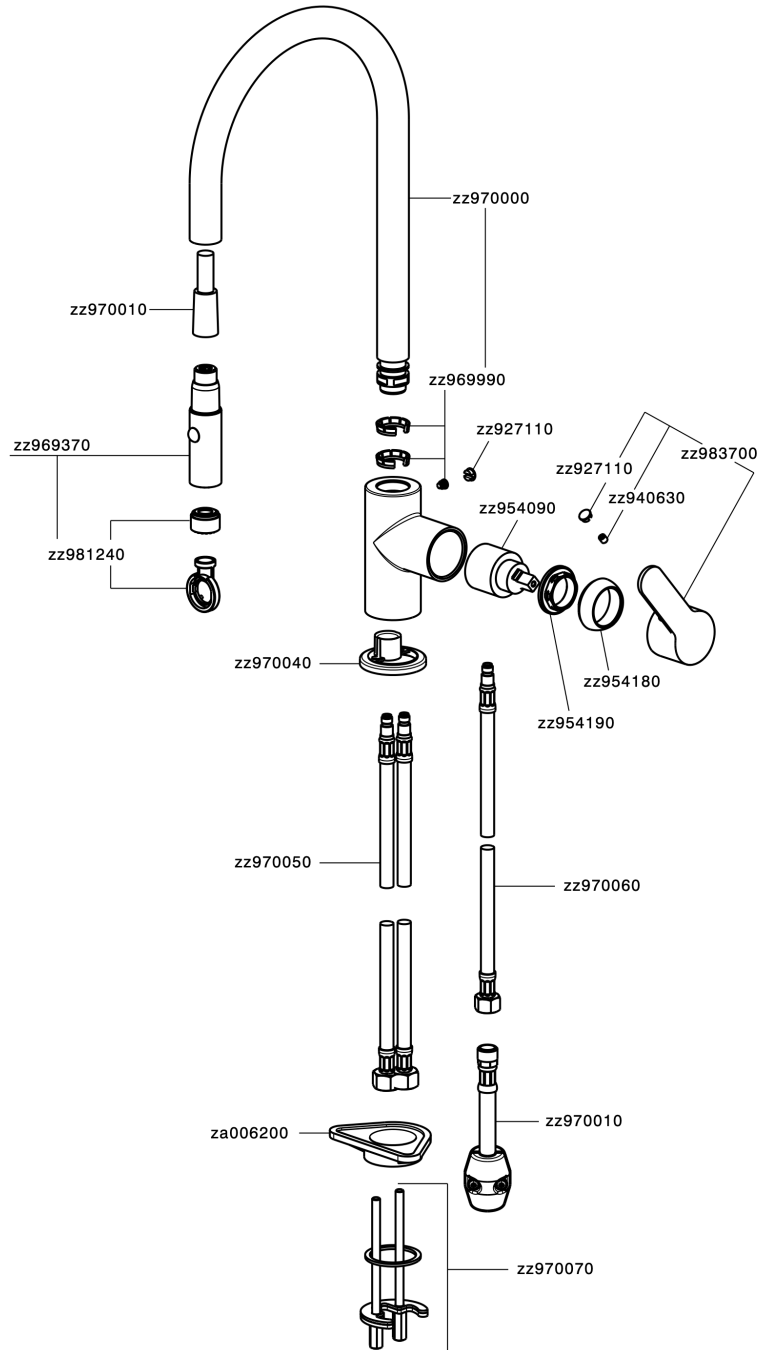

Single lever sink mixer ES with pull out handspray KITCHEN_C2000575

MODEL **C2000575**

Single lever sink mixer ES with pull out handspray, swivel spout, 2 sprays handshower, Nylon 175 cm. Flexible hoses

AVAILABLE FINISHINGS

CHARACTERISTICS

Cartridge Spare Parts **ZZ95409000**

35 mm Cartridge

EcoStop

EcoStop feature limits water flow to approximately 50% of maximum output with one point of resistance on setting. Push slightly past the middle stop only when full water output is required. This will save water up to 50%.

EnergySave

Thanks to the EnergySave device, only cold water will be drawn if the lever is operated in the central position, so that the water heater will not be engaged and no hot water wasted, leading to considerable savings in energy and costs. The temperature can be adjusted by rotating the lever to the left, until the desired temperature is reached.

Single lever sink mixer ES with pull out handspray KITCHEN_C2000575

C2000575

<https://en.cisal.it/single-lever-sink-mixer-es-with-pull-out-handspray-kitchen-c2000575>

2026-04-26