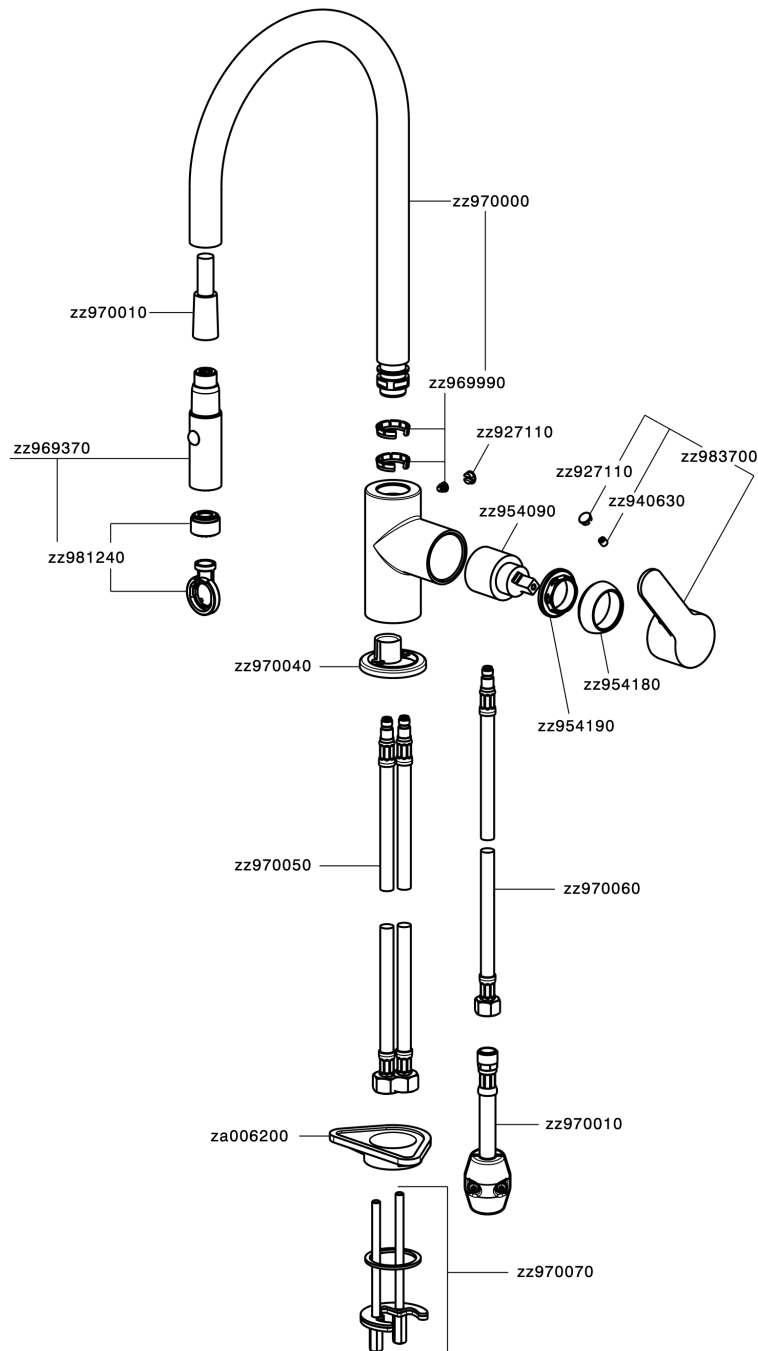

Single lever sink mixer ES with pull out handspray KITCHEN_C2000575

MODEL **C2000575**

Single lever sink mixer ES with pull out handspray, swivel spout, 2 sprays handshower, Nylon 175 cm. Flexible hoses

AVAILABLE FINISHINGS

CHARACTERISTICS

Cartridge Spare Parts **ZZ95409000**

35 mm Cartridge

EcoStop

EcoStop feature limits water flow to approximately 50% of maximum output with one point of resistance on setting. Push slightly past the middle stop only when full water output is required. This will save water up to 50%.

EnergySave

Thanks to the EnergySave device, only cold water will be drawn if the lever is operated in the central position, so that the water heater will not be engaged and no hot water wasted, leading to considerable savings in energy and costs. The temperature can be adjusted by rotating the lever to the left, until the desired temperature is reached.

Single lever sink mixer ES with pull out handspray KITCHEN_C2000575

C2000575

<https://en.cisal.it/single-lever-sink-mixer-es-with-pull-out-handspray-kitchen-c2000575>

2026-04-06