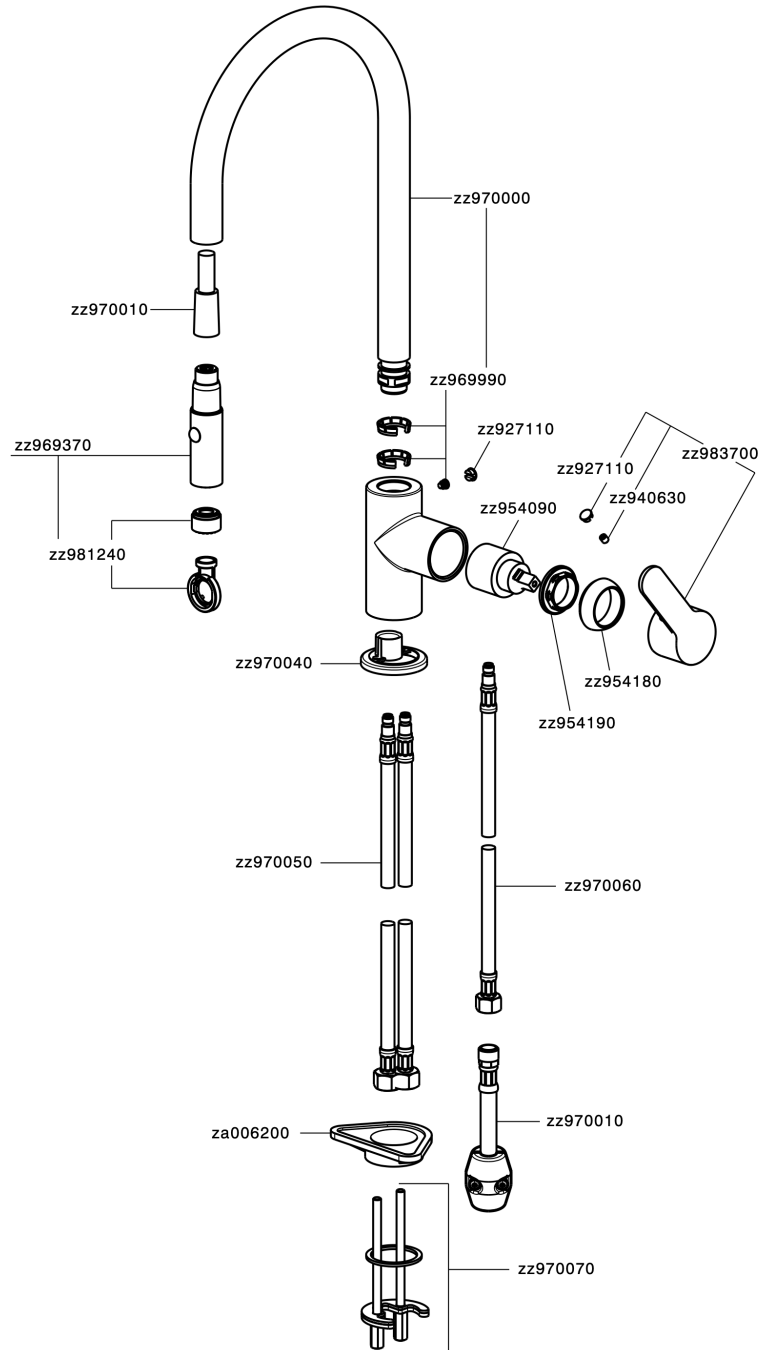

Single lever sink mixer ES with pull out handspray KITCHEN_C2000575

C2000575

<https://en.cisal.it/single-lever-sink-mixer-es-with-pull-out-handspray-kitchen-c2000575>

2026-06-14