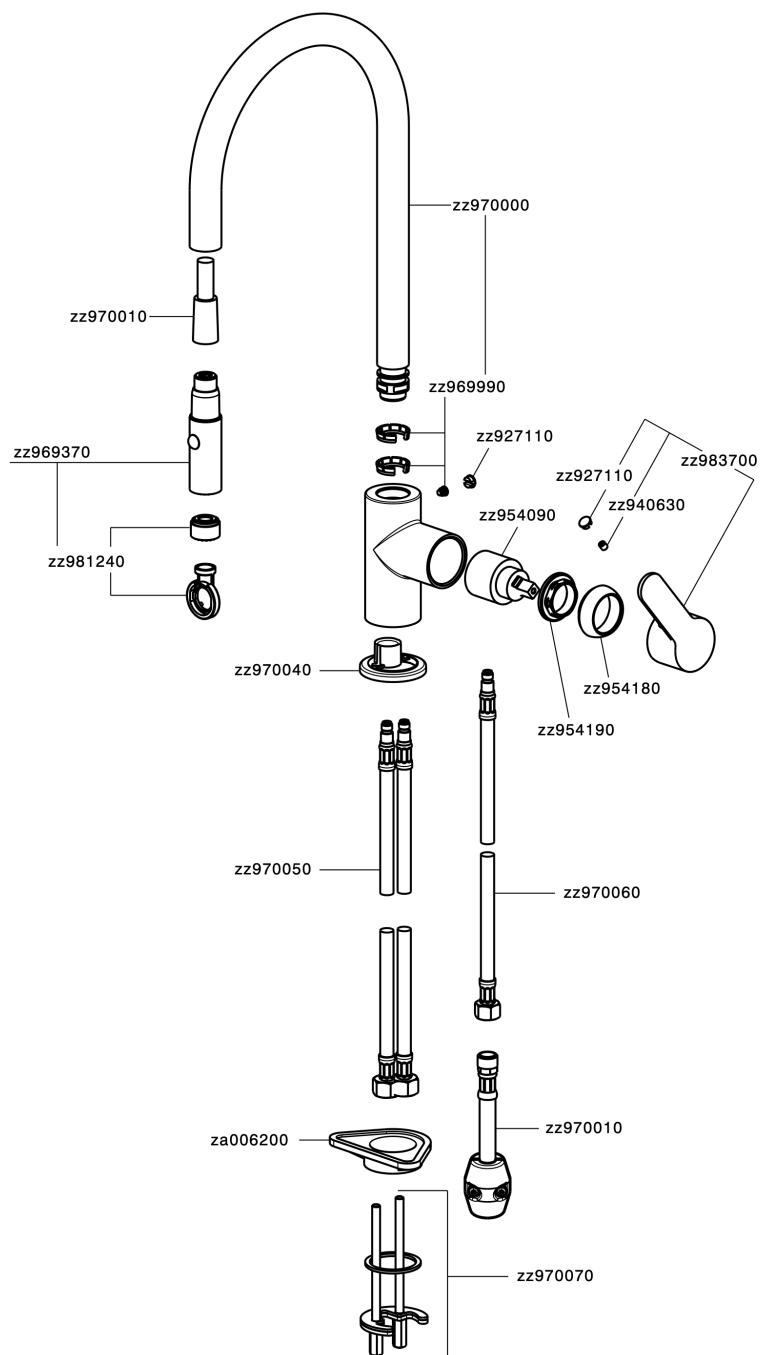

Single lever sink mixer ES with pull out handspray KITCHEN_C2000575

C2000575

<https://en.cisal.it/single-lever-sink-mixer-es-with-pull-out-handspray-kitchen-c2000575>

2026-04-26