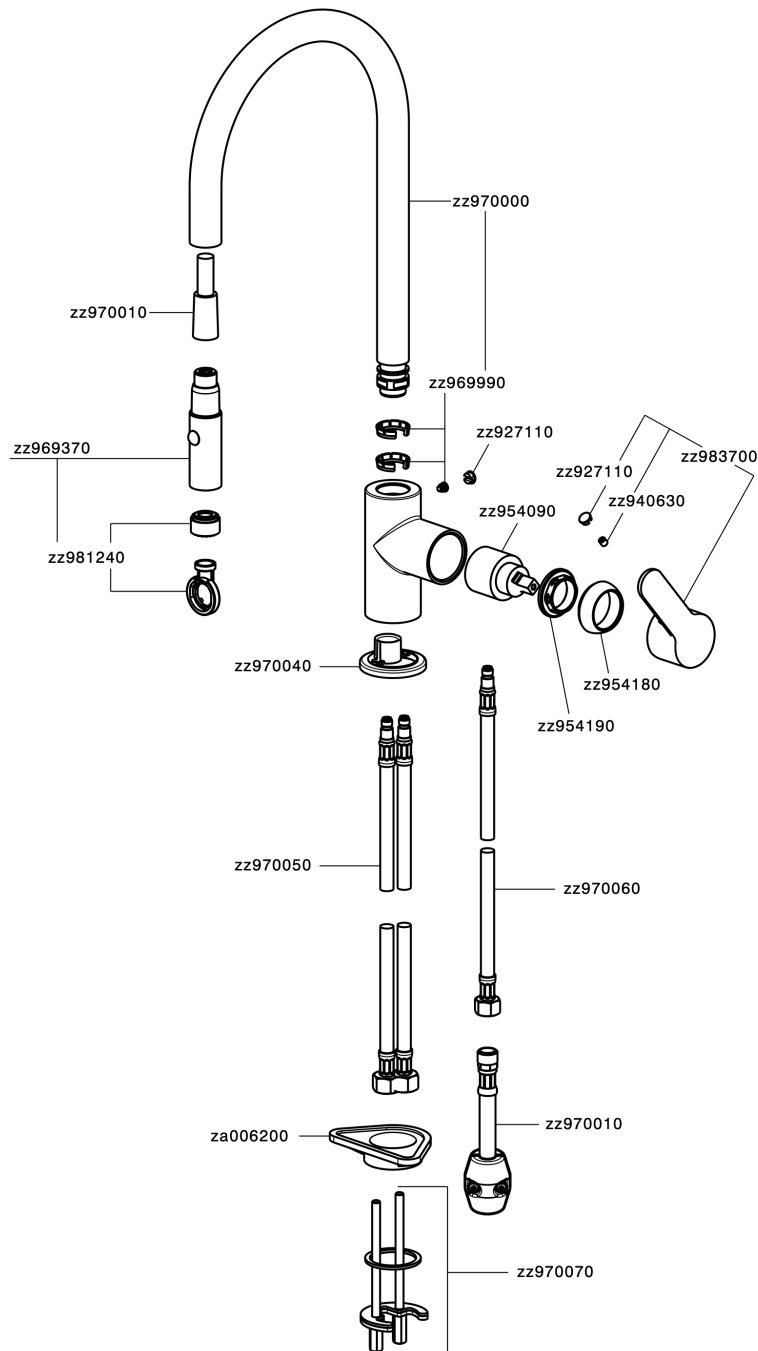

## Single lever sink mixer ES with pull out handspray KITCHEN\_C2000575

C2000575

<https://en.cisal.it/single-lever-sink-mixer-es-with-pull-out-handspray-kitchen-c2000575>

2026-04-06