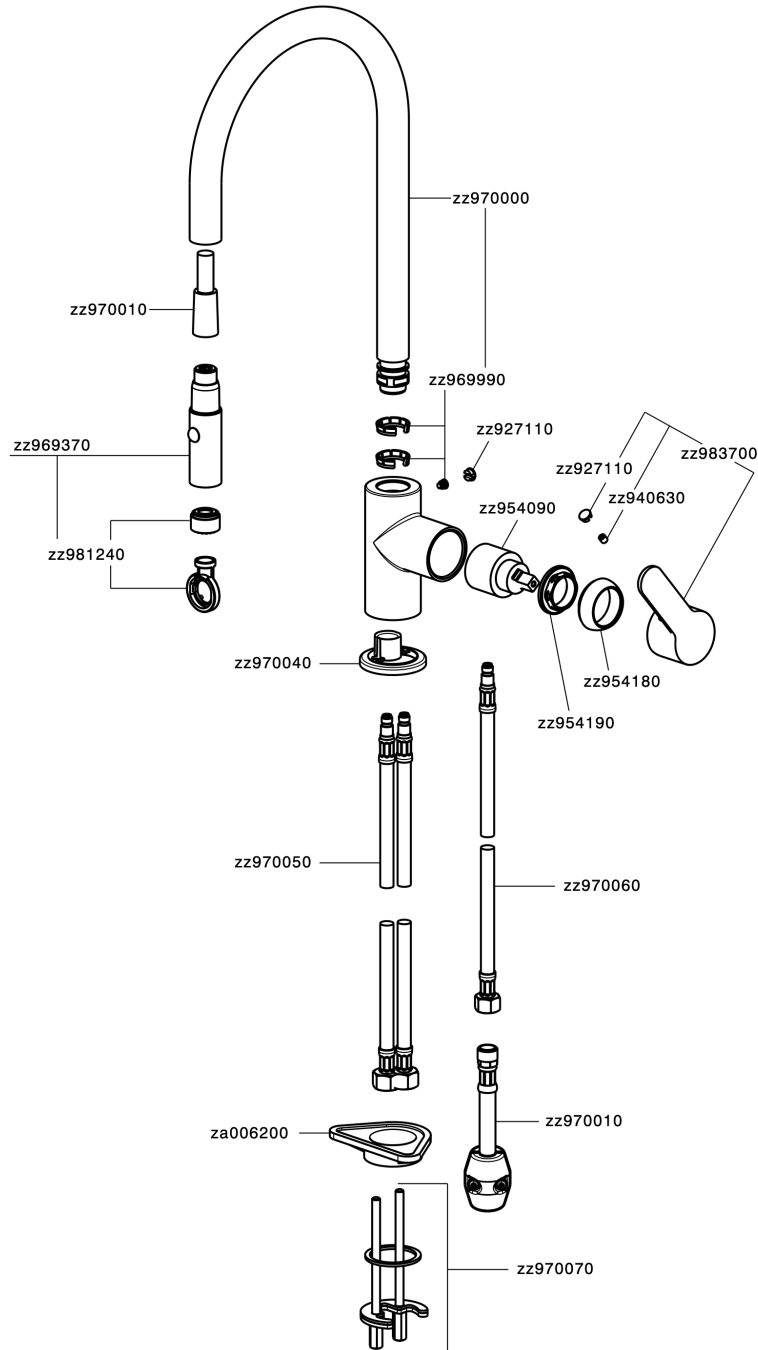

Single lever sink mixer ES with pull out handspray KITCHEN_C2000575

C2000575

<https://en.cisal.it/single-lever-sink-mixer-es-with-pull-out-handspray-kitchen-c2000575>

2026-05-17